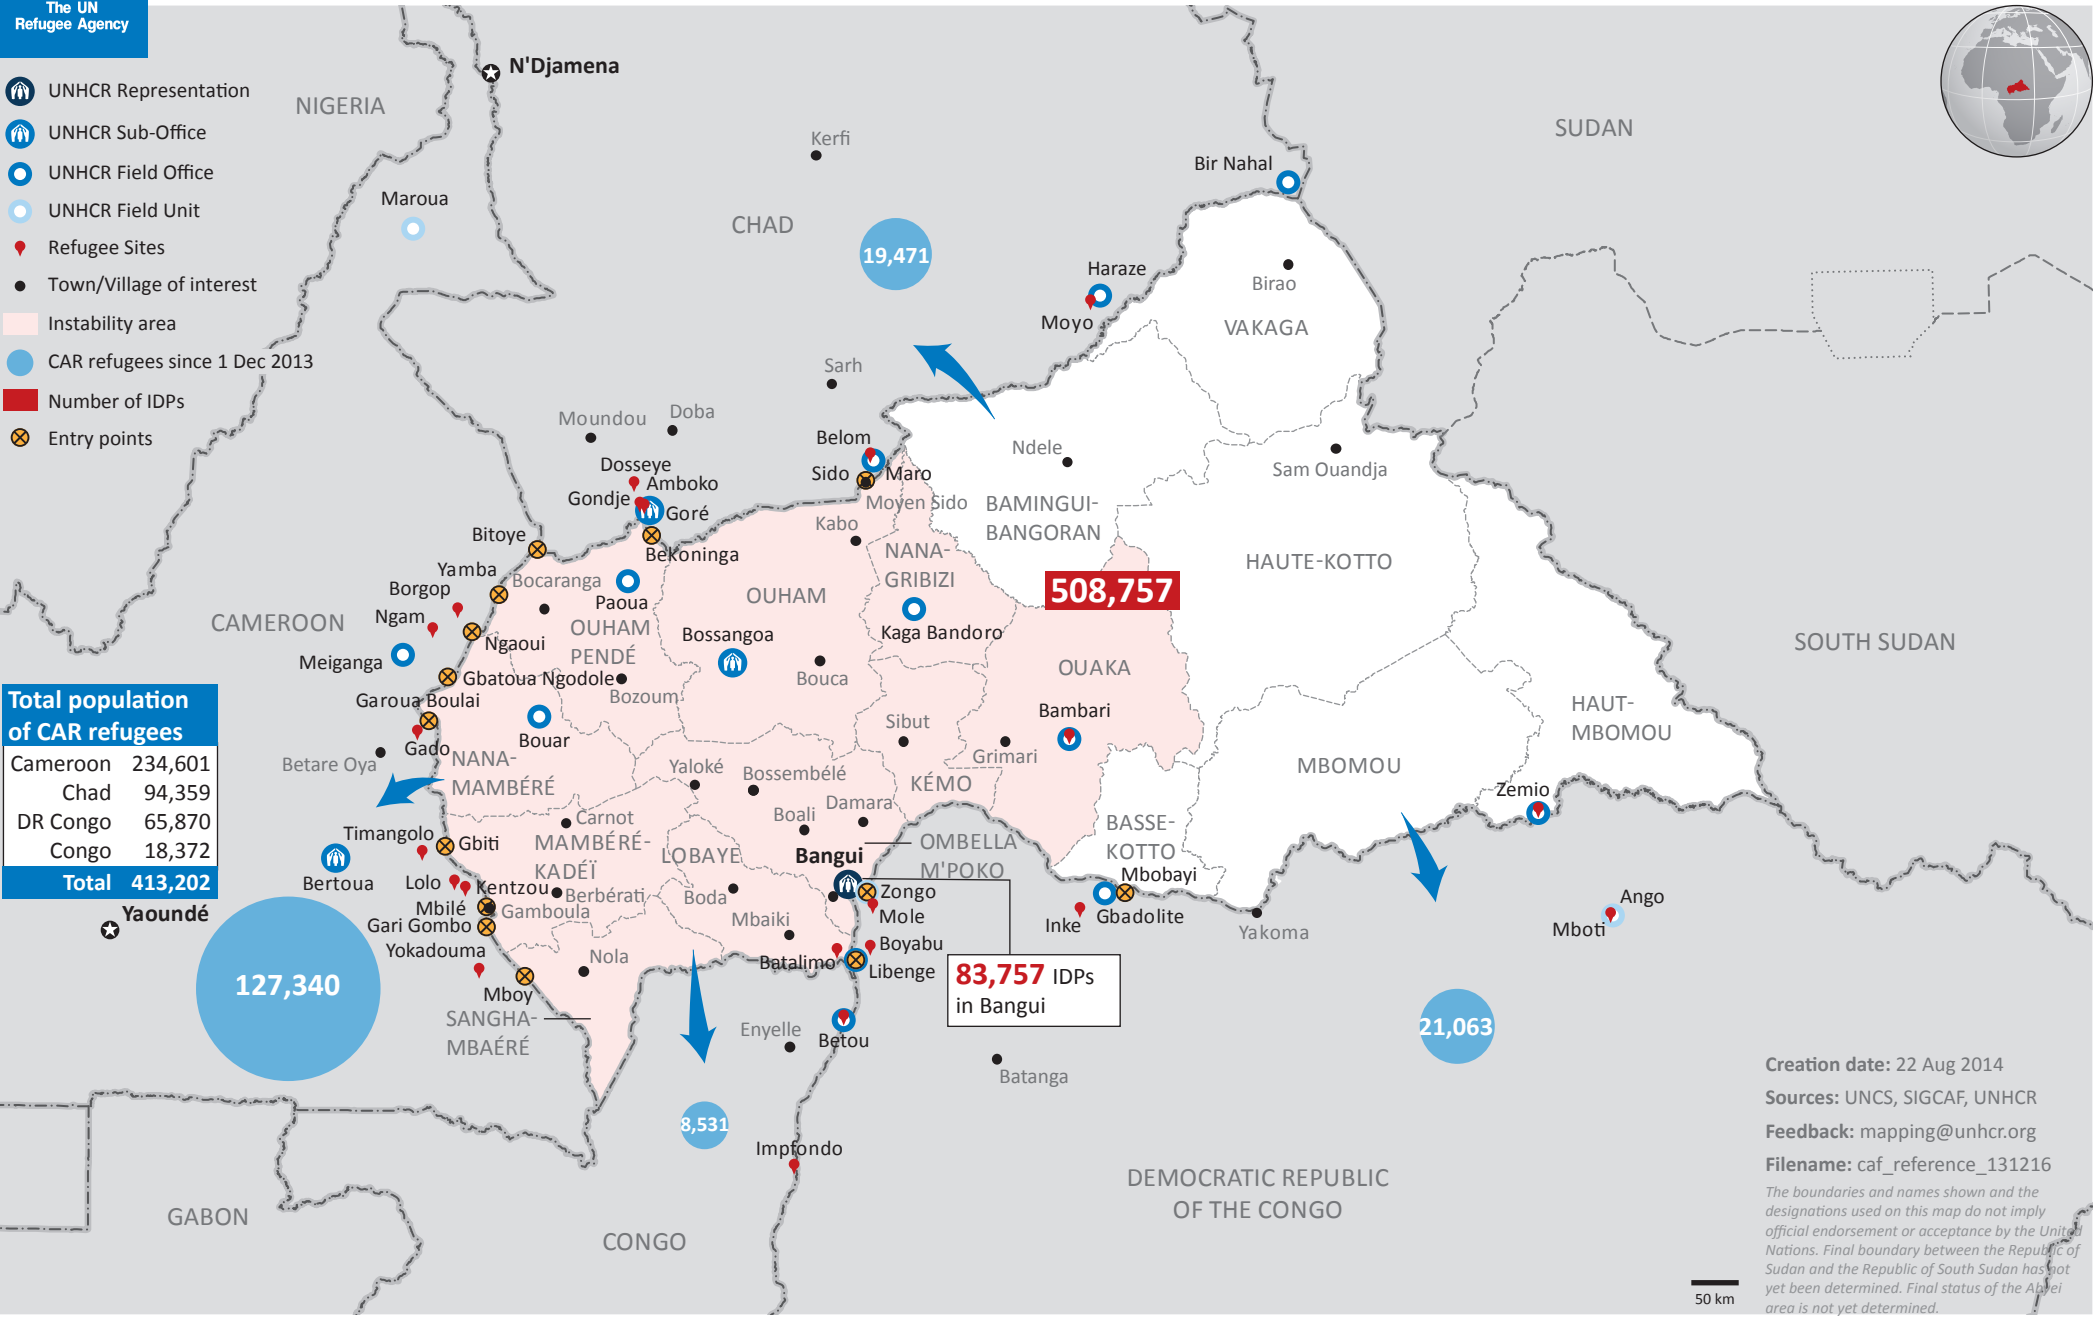

Central African Republic Emergency Situation

as of 22 August 2014

- UNHCR Representation
- UNHCR Sub-Office
- UNHCR Field Office
- UNHCR Field Unit
- Refugee Sites
- Town/Village of interest
- Instability area
- CAR refugees since 1 Dec 2013
- Number of IDPs
- Entry points

| Total population of CAR refugees | |
|----------------------------------|----------------|
| Cameroon | 234,601 |
| Chad | 94,359 |
| DR Congo | 65,870 |
| Congo | 18,372 |
| Total | 413,202 |

Creation date: 22 Aug 2014
 Sources: UNCS, SIGCAF, UNHCR
 Feedback: mapping@unhcr.org
 Filename: caf_reference_131216
 The boundaries and names shown and the designations used on this map do not imply official endorsement or acceptance by the United Nations. Final boundary between the Republic of Sudan and the Republic of South Sudan has not yet been determined. Final status of the Abyei area is not yet determined.