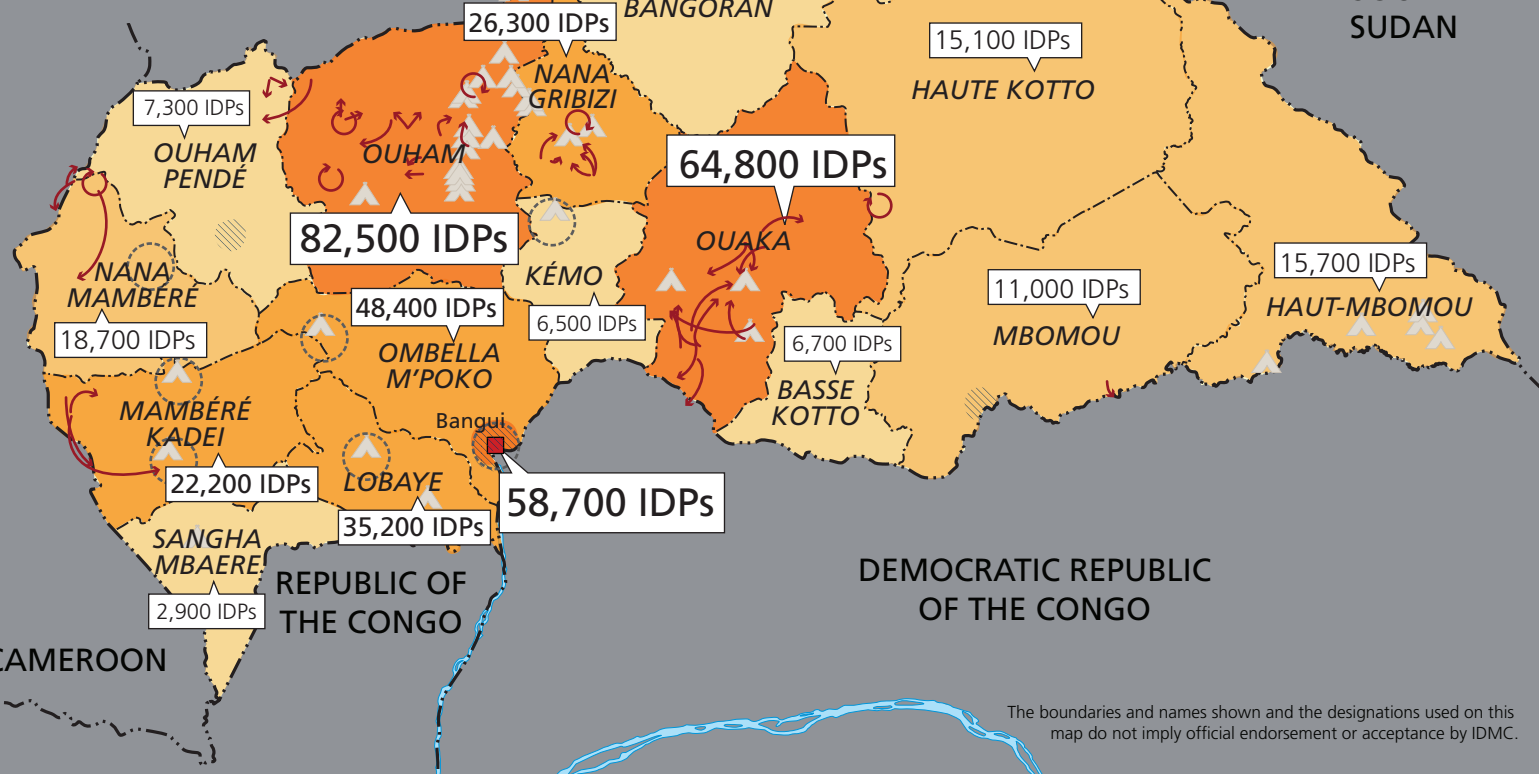

Internal displacement in the Central African Republic, May 2015

- Capital
- International boundary
- - - Regional boundary
- ▲ IDP sites
- Enclaves
- Main IDP movements in 2015
- 50,000+ IDPs
- 20,000+ IDPs
- 10,000+ IDPs
- 10,000- IDPs
- ▨ Flood-induced displacement in 2014

Source: CMP, IDMC DIID, UNHCR. Figures as of May 2015.

The boundaries and names shown and the designations used on this map do not imply official endorsement or acceptance by IDMC.