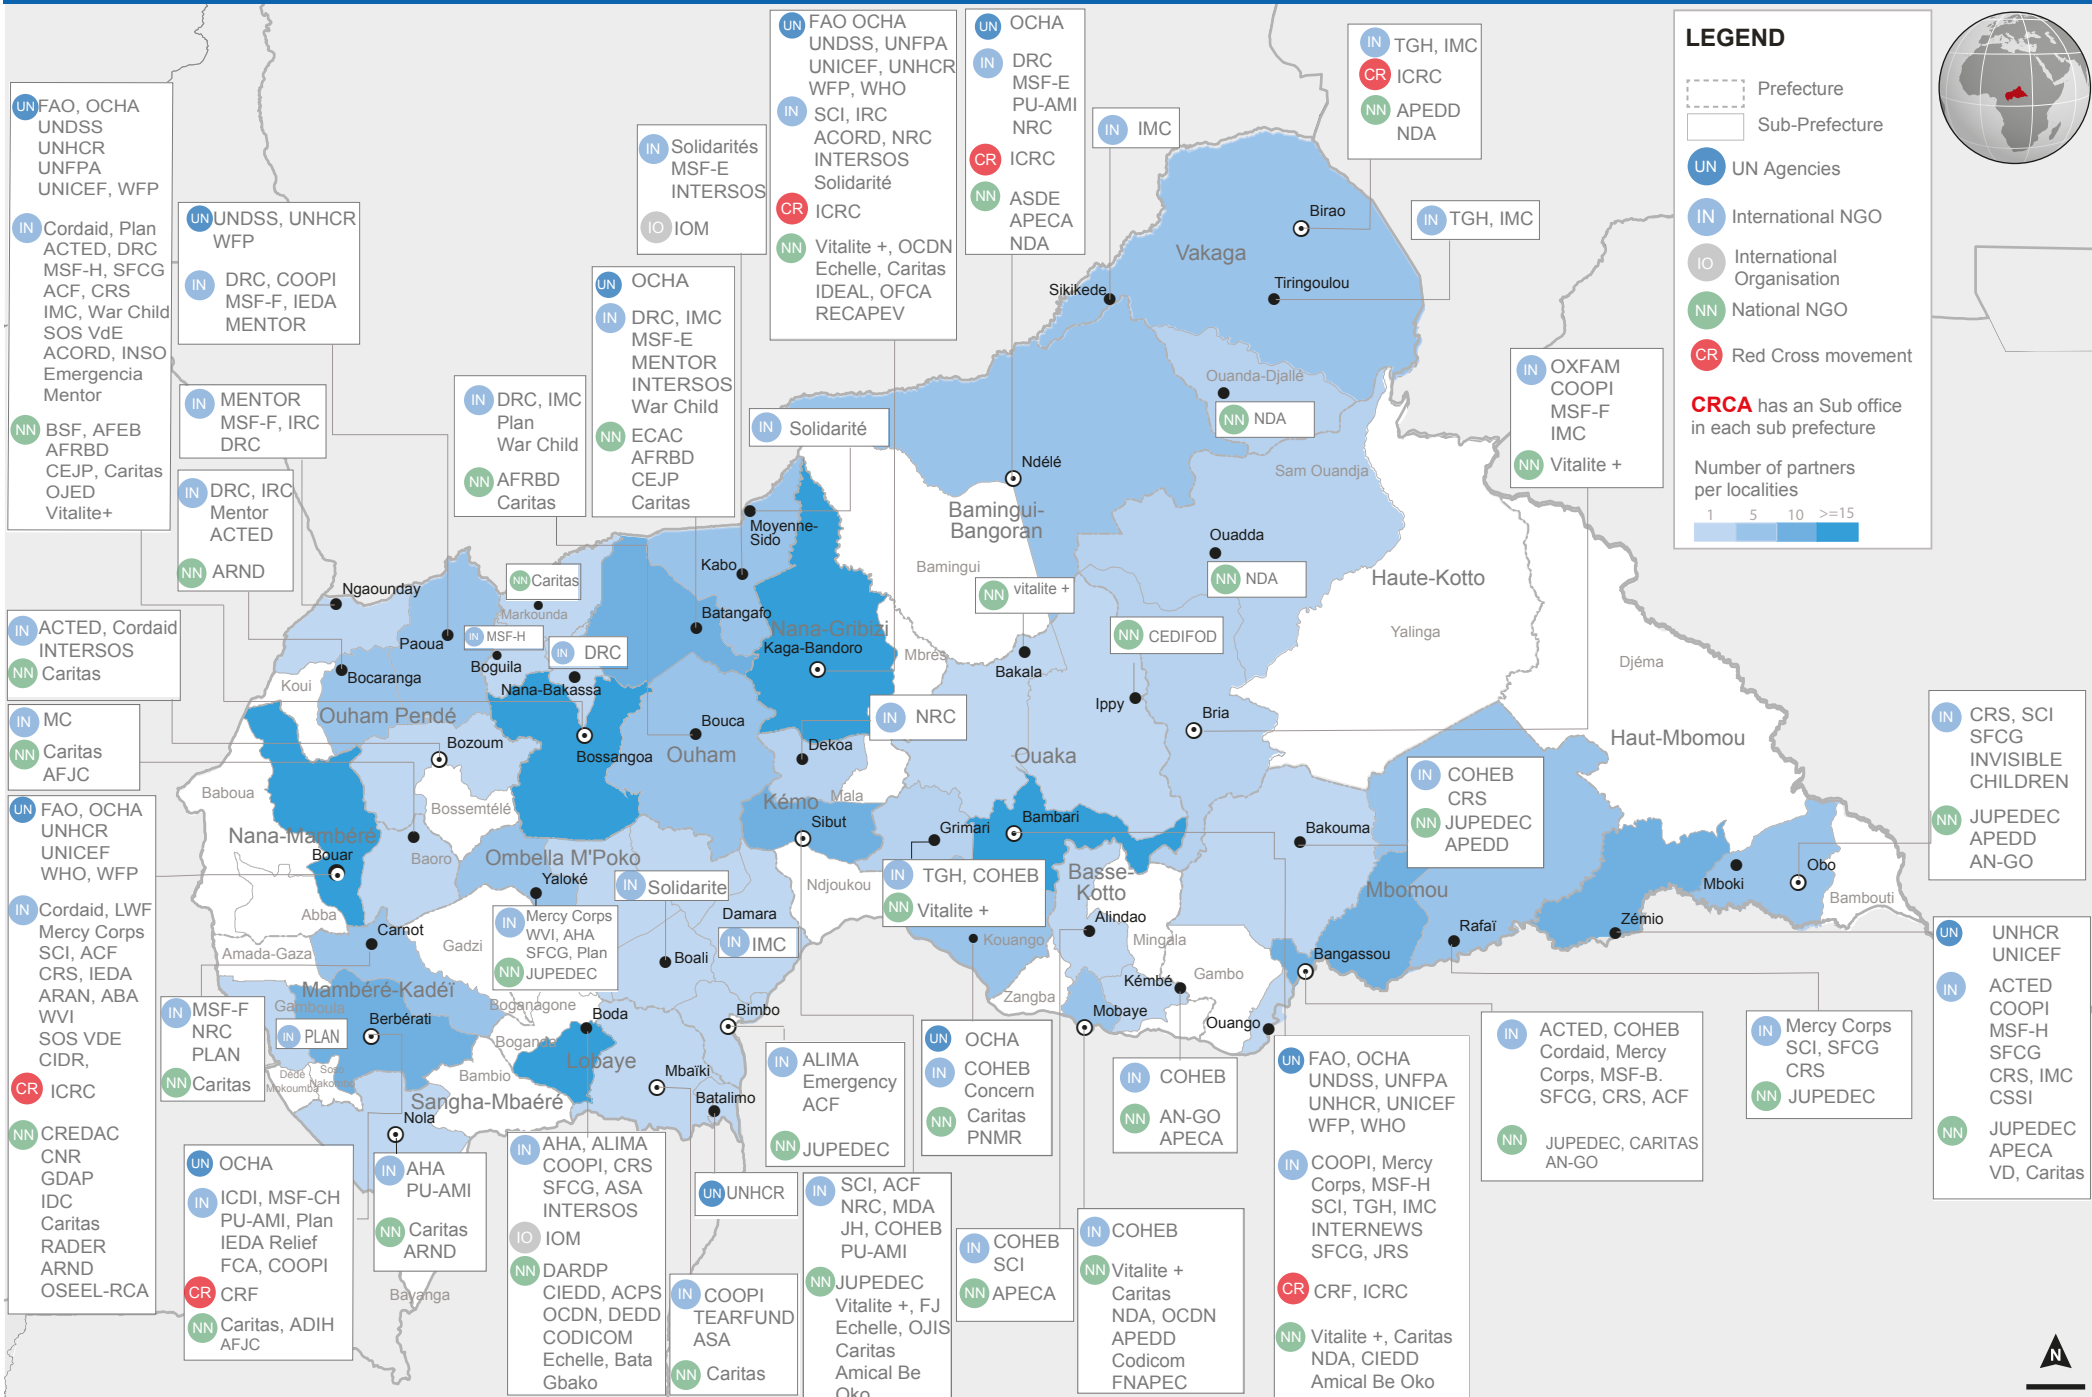

Central African Republic: Who has a Sub-Office/Base where (As of September 2015)

*More than 50 humanitarian organizations work in the CAR with an office in Bangui.

The boundaries and names shown on this map do not imply official endorsement or acceptance by the United Nations. Creation date: 12 October 2015 Sources: All humanitarian partners. Feedback: ocha.im.car@gmail.com www.unocha.org www.reliefweb.int car.humanitarianresponse.info