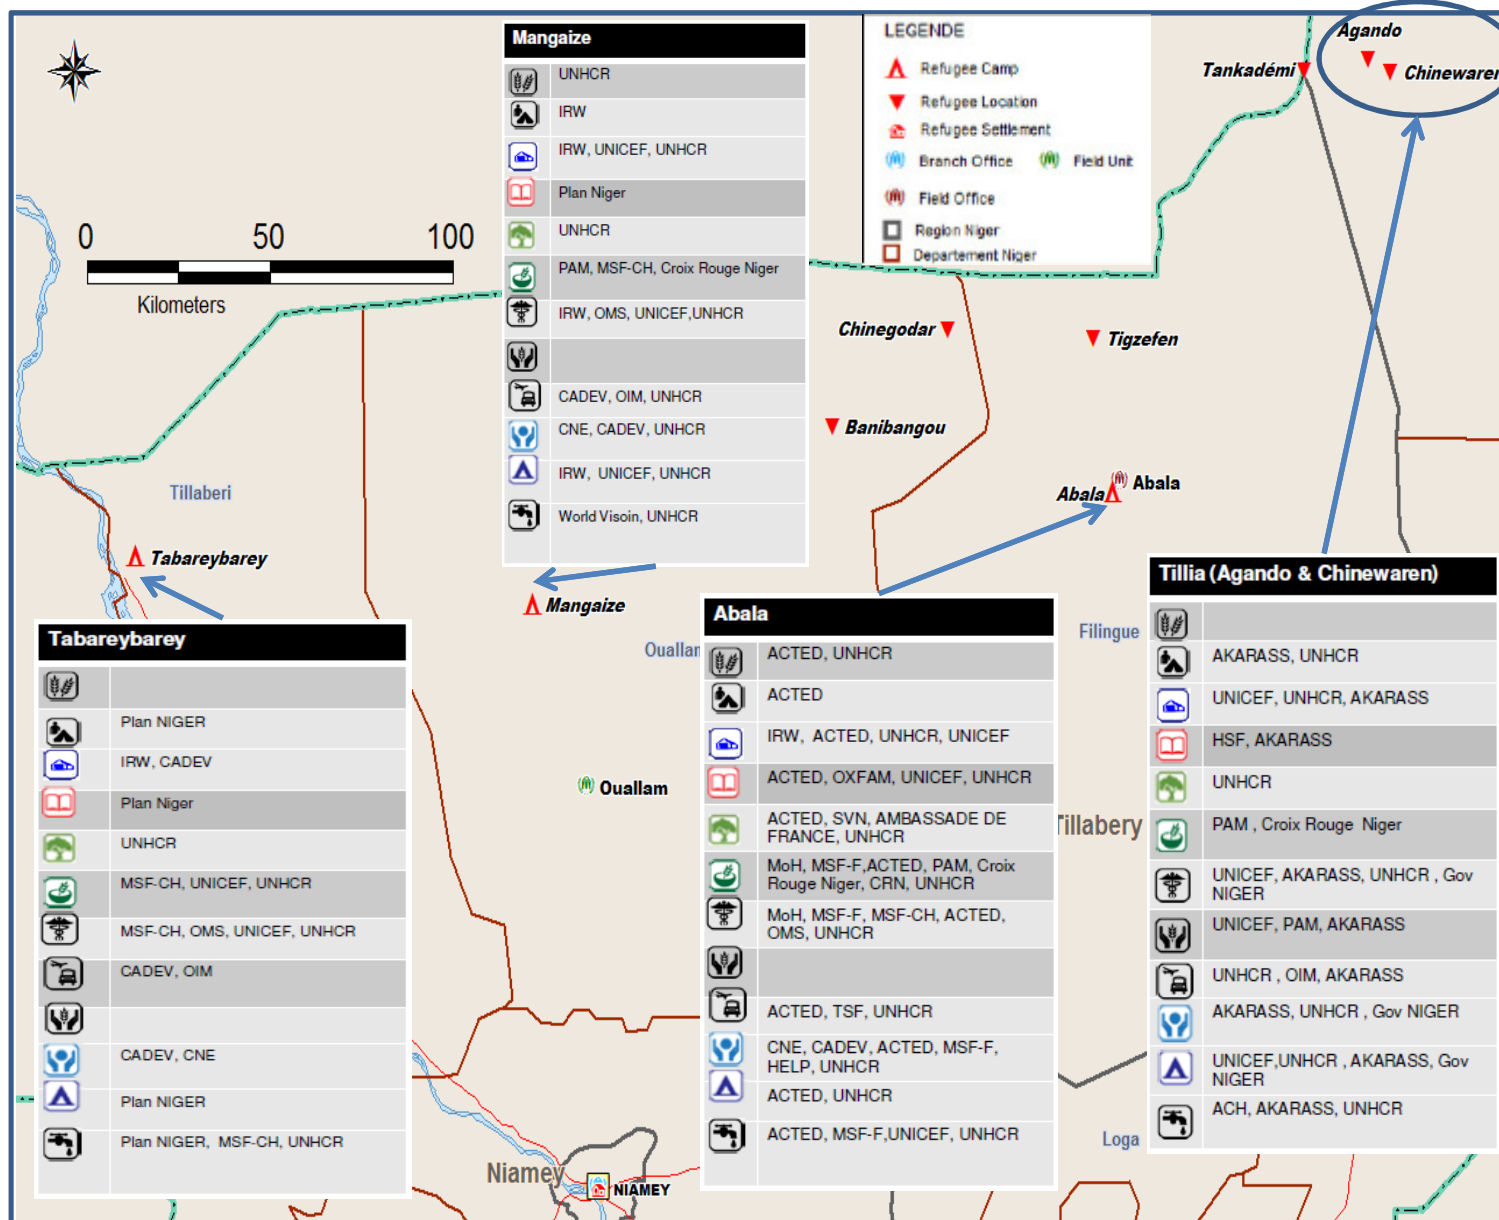

Who What Where? NIGER (20 Aout 2012)

This Map is showing major settlements and 3W information for the refugee population in BKF..

Source of data: UNHCR Activity Matrix DB

Author of the map: sere@unhcr.org

The boundaries and names shown and the designations used on this map do not imply official endorsement or acceptance by the United Nations.

Legend

- AGRICULTURE
- CCM
- CRI
- EDUCATION
- ENVIRONMENT
- FOOD
- HEALTH
- LOGISTIC
- NUTRITION
- PROTECTION
- SHELTER
- WASH