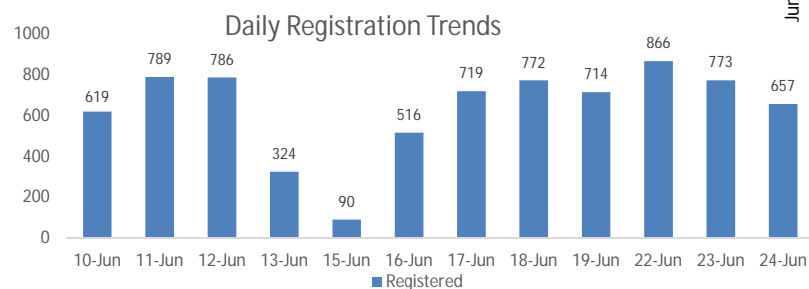

Daily Statistics

Registered on 24 June 2015	
Kigali	593
Mahama	41
Nyagatare	23
Total	657

Camp / Reception Centre Population		
Bugesera*	6,997	2,215
Nyanza*	335	107
Nyagatare**	418	175
Mahama**	27,625	11,338
Kigali	10,365	2,844
Total	45,740	16,679

45,889	Total
35,778	Registered
10,111	Pending

Nyanza Arrivals : 52 Rusizi Arrivals: 26 Mahama Arrivals: 43
 149 individuals pending transportation from districts to reception centers.

Area of Origin	Registered
Bubanza	104
Bujumbura	6,764
Mwaro	346
Cibitoke	288
Karuzi	634
Kayanza	365
Kirundo	20,920
Muyinga	2,445
Ngozi	1,308
Others	2,604
Total	35,778

Age Cohort	Female	Male	Total	%
0 - 4 years	3,004	3,156	6,160	17%
5 - 11 years	3,387	3,425	6,812	19%
12 - 17 years	2,711	2,790	5,501	15%
18 - 59 years	8,829	7,803	16,632	46%
60 + years	464	209	673	2%
Total	18,395	17,383	35,778	