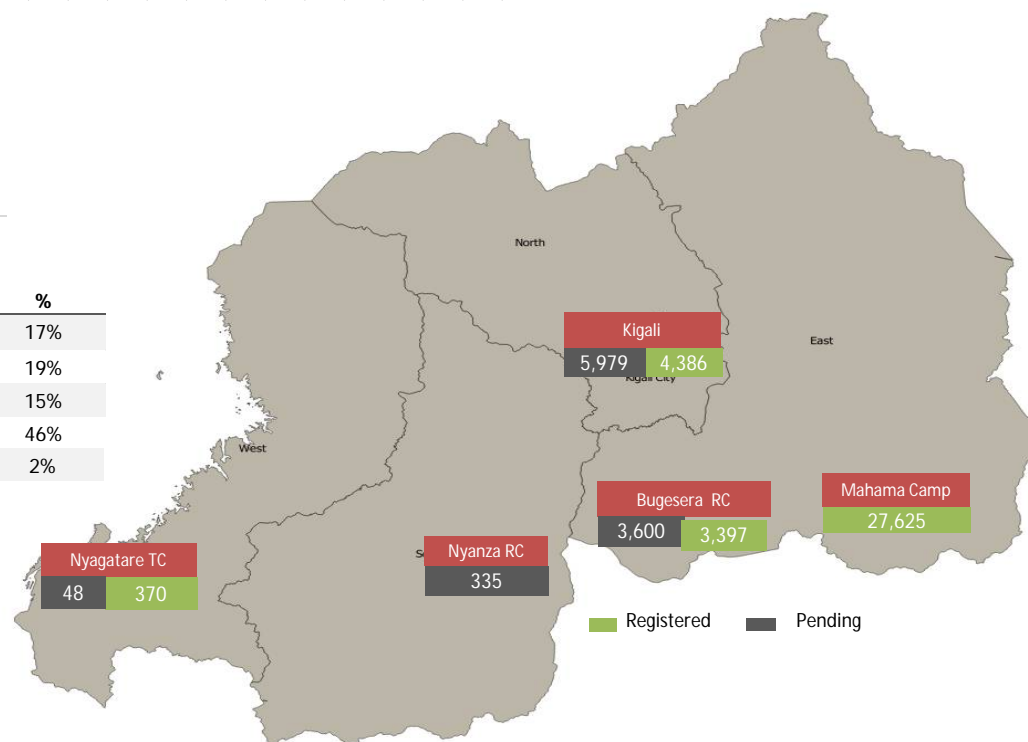

Daily Statistics

Registered on 24 June 2015	
Kigali	593
Mahama	41
Nyagatare	23
Total	657

Camp / Reception Centre Population		
Bugesera*	6,997	2,215
Nyanza*	335	107
Nyagatare**	418	175
Mahama**	27,625	11,338
Kigali	10,365	2,844
Total	45,740	16,679

45,889	Total
35,778	Registered
10,111	Pending

Nyanza Arrivals : 52 Rusizi Arrivals: 26 Mahama Arrivals: 43
 149 individuals pending transportation from districts to reception centers.

Area of Origin	Registered
Bubanza	104
Bujumbura	6,764
Mwaro	346
Cibitoke	288
Karuzi	634
Kayanza	365
Kirundo	20,920
Muyinga	2,445
Ngozi	1,308
Others	2,604
Total	35,778

Age Cohort	Female	Male	Total	%
0 - 4 years	3,004	3,156	6,160	17%
5 - 11 years	3,387	3,425	6,812	19%
12 - 17 years	2,711	2,790	5,501	15%
18 - 59 years	8,829	7,803	16,632	46%
60 + years	464	209	673	2%
Total	18,395	17,383	35,778	

*Source: MIDIMAR Camp Manager

** Figures represent where individuals were registered but not necessarily their current physical location.

Statistics can be downloaded daily from <http://data.unhcr.org/drc/country.php?id=182>