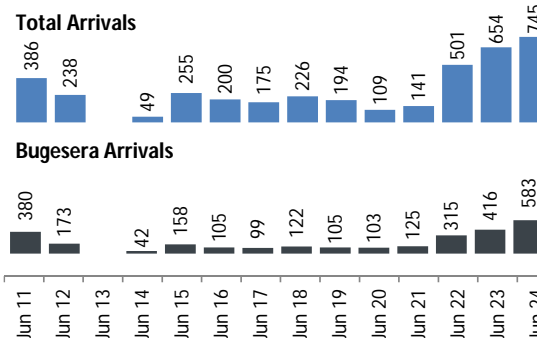

Daily Statistics

Registered on 24 June 2015	
Kigali	593
Mahama	41
Nyagatare	23
Total	657

Camp / Reception Centre Population		
Bugesera*	6,997	2,215
Nyanza*	335	107
Nyagatare**	418	175
Mahama**	27,625	11,338
Kigali	10,365	2,844
Total	45,740	16,679

45,889	Total
35,778	Registered
10,111	Pending

Nyanza Arrivals : 52 Rusizi Arrivals: 26 Mahama Arrivals: 43
 149 individuals pending transportation from districts to reception centers.

Area of Origin	Registered
Bubanza	104
Bujumbura	6,764
Mwaro	346
Cibitoke	288
Karuzi	634
Kayanza	365
Kirundo	20,920
Muyinga	2,445
Ngozi	1,308
Others	2,604
Total	35,778

Age Cohort	Female	Male	Total	%
0 - 4 years	3,004	3,156	6,160	17%
5 - 11 years	3,387	3,425	6,812	19%
12 - 17 years	2,711	2,790	5,501	15%
18 - 59 years	8,829	7,803	16,632	46%
60 + years	464	209	673	2%
Total	18,395	17,383	35,778	