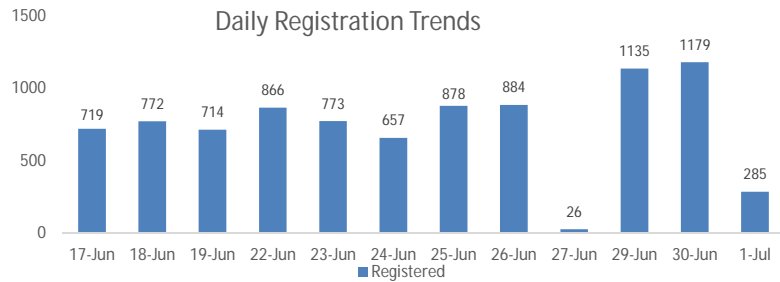

Daily Statistics

Registered on 01 July 2015	
Kigali	-
Mahama	270
Nyagatare	15
Total	285

Camp / Reception Centre Population		
Bugesera*	12,161	3,669
Nyanza*	788	193
Nyagatare**	547	221
Mahama**	29,254	12,115
Kigali	16,697	6,873
Districts	11	
Total	59,458	23,071

59,458	Total
40,233	Registered
19,225	Pending

Nyanza Arrivals : 2 Rusizi Arrivals: 10 Mahama Arrivals: 99
 11 individuals pending transportation from districts to reception centers.

Breakdown of Registered Population

Area of Origin		Age Cohort	Female	Male	Total	%
Bubanza	154	0 - 4 years	3,359	3,457	6,816	17%
Bujumbura	10,032	5 - 11 years	3,799	3,842	7,641	19%
Mwaro	322	12 - 17 years	2,934	3,153	6,087	15%
Cibitoke	260	18 - 59 years	9,956	9,001	18,957	47%
Karuzi	662	60 + years	493	239	732	2%
Kayanza	378	Total	20,541	19,692	40,233	
Kirundo	21,406					
Muyinga	2,854					
Ngozi	1,253					
Others	2,912					
Total	40,233					