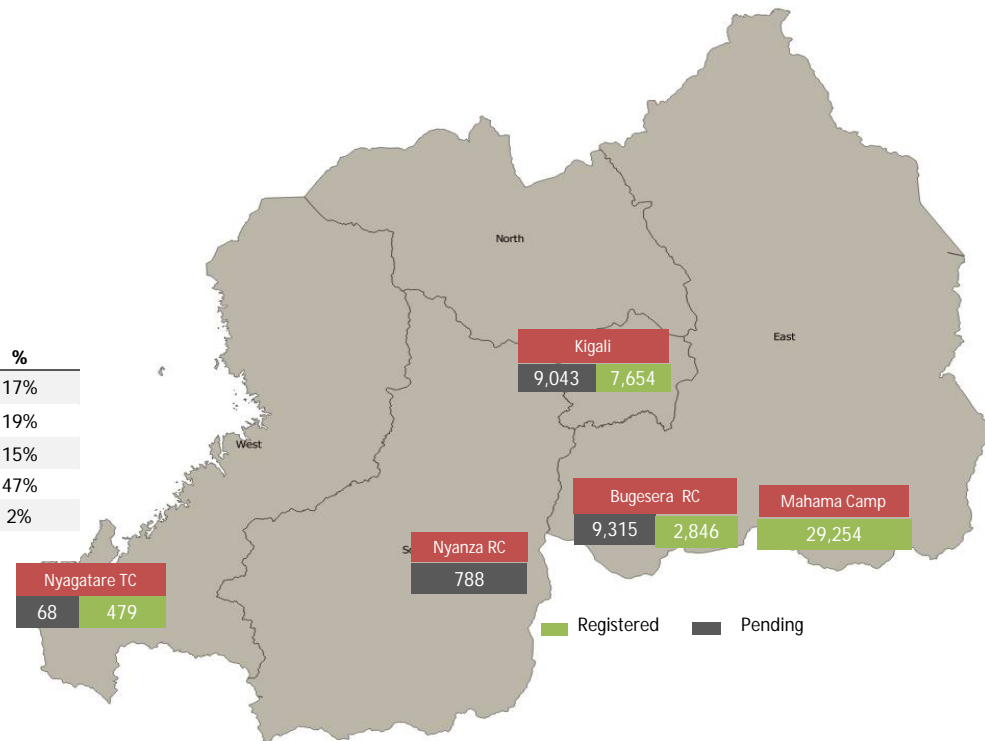

Daily Statistics

Registered on 01 July 2015	
Kigali	-
Mahama	270
Nyagatare	15
Total	285

Camp / Reception Centre Population		
Bugesera*	12,161	3,669
Nyanza*	788	193
Nyagatare**	547	221
Mahama**	29,254	12,115
Kigali	16,697	6,873
Districts	11	
Total	59,458	23,071

59,458	Total
40,233	Registered
19,225	Pending

Nyanza Arrivals : 2 Rusizi Arrivals: 10 Mahama Arrivals: 99
 11 individuals pending transportation from districts to reception centers.

Breakdown of Registered Population

Area of Origin		Age Cohort	Female	Male	Total	%
Bubanza	154	0 - 4 years	3,359	3,457	6,816	17%
Bujumbura	10,032	5 - 11 years	3,799	3,842	7,641	19%
Mwaro	322	12 - 17 years	2,934	3,153	6,087	15%
Cibitoke	260	18 - 59 years	9,956	9,001	18,957	47%
Karuzi	662	60 + years	493	239	732	2%
Kayanza	378	Total	20,541	19,692	40,233	
Kirundo	21,406					
Muyinga	2,854					
Ngozi	1,253					
Others	2,912					
Total	40,233					

*Source: MIDIMAR Camp Manager

** Figures represent where individuals were registered but not necessarily their current physical location.

Individuals pending in Bugesera have undergone level 1 biometric registration