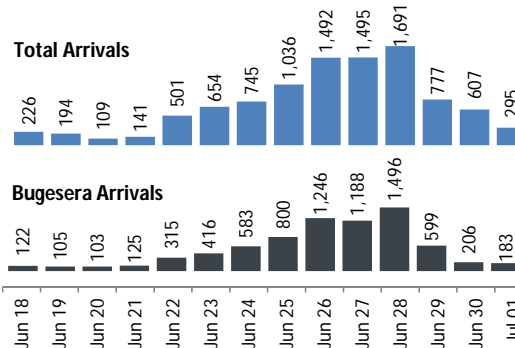

Daily Statistics

Registered on 01 July 2015	
Kigali	-
Mahama	270
Nyagatare	15
Total	285

Camp / Reception Centre Population		
Bugesera*	12,161	3,669
Nyanza*	788	193
Nyagatare**	547	221
Mahama**	29,254	12,115
Kigali	16,697	6,873
Districts	11	
Total	59,458	23,071

59,458	Total
40,233	Registered
19,225	Pending

Nyanza Arrivals : 2 Rusizi Arrivals: 10 Mahama Arrivals: 99
 11 individuals pending transportation from districts to reception centers.

Breakdown of Registered Population

Area of Origin		Age Cohort	Female	Male	Total	%
Bubanza	154	0 - 4 years	3,359	3,457	6,816	17%
Bujumbura	10,032	5 - 11 years	3,799	3,842	7,641	19%
Mwaro	322	12 - 17 years	2,934	3,153	6,087	15%
Cibitoke	260	18 - 59 years	9,956	9,001	18,957	47%
Karuzi	662	60 + years	493	239	732	2%
Kayanza	378	Total	20,541	19,692	40,233	
Kirundo	21,406					
Muyinga	2,854					
Ngozi	1,253					
Others	2,912					
Total	40,233					