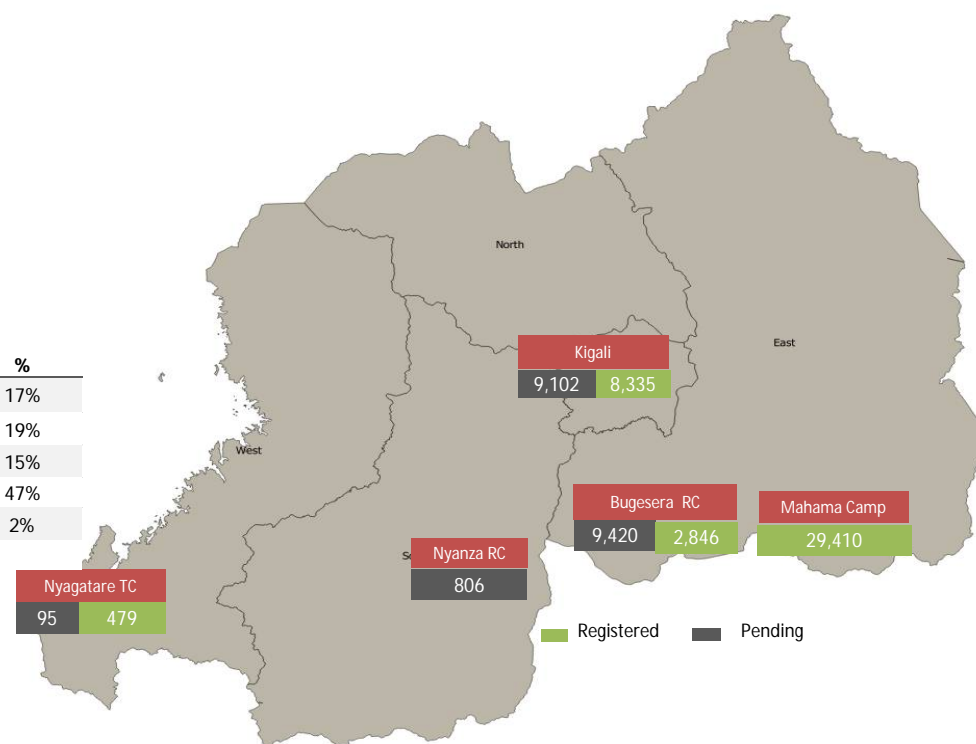

Daily Statistics

Registered on 02 July 2015	
Kigali	681
Mahama	156
Nyagatare	-
Total	837

Camp / Reception Centre Population		
Bugesera*	12,266	3,700
Nyanza*	806	196
Nyagatare**	574	231
Mahama**	29,410	12,146
Kigali	17,437	7,011
Districts	7	
Total	60,500	23,284

60,500	Total
41,070	Registered
19,430	Pending

Nyanza Arrivals :7 Rusizi Arrivals: 27 Mahama Arrivals: 71
7 individuals pending transportation from districts to reception centers.

Breakdown of Registered Population

Area of Origin	Registered	Age Cohort			
		Female	Male	Total	%
Bubanza	154	0 - 4 years			
Bujumbura	10,630	3,414	3,498	6,912	17%
Mwaro	322	5 - 11 years			
Cibitoke	260	3,856	3,887	7,743	19%
Karuzi	662	12 - 17 years			
Kayanza	384	2,991	3,211	6,202	15%
Kirundo	21,464	18 - 59 years			
Muyinga	2,870	10,271	9,199	19,470	47%
Ngozi	1,260	60 + years			
Others	3,064	502	241	743	2%
Total	41,070	21,034	20,036	41,070	

*Source: MIDIMAR Camp Manager

** Figures represent where individuals were registered but not necessarily their current physical location.

Individuals pending in Bugesera have undergone level 1 biometric registration