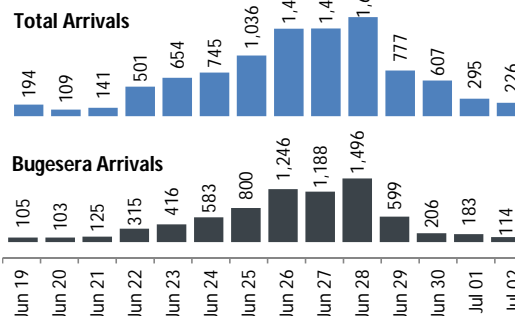

Daily Statistics

Registered on 02 July 2015	
Kigali	681
Mahama	156
Nyagatare	-
Total	837

Camp / Reception Centre Population		
Bugesera*	12,266	3,700
Nyanza*	806	196
Nyagatare**	574	231
Mahama**	29,410	12,146
Kigali	17,437	7,011
Districts	7	
Total	60,500	23,284

60,500	Total
41,070	Registered
19,430	Pending

Nyanza Arrivals :7 Rusizi Arrivals: 27 Mahama Arrivals: 71
7 individuals pending transportation from districts to reception centers.

Breakdown of Registered Population

Area of Origin	Registered	Age Cohort			
		Female	Male	Total	%
Bubanza	154	0 - 4 years			
Bujumbura	10,630	3,414	3,498	6,912	17%
Mwaro	322	5 - 11 years			
Cibitoke	260	3,856	3,887	7,743	19%
Karuzi	662	12 - 17 years			
Kayanza	384	2,991	3,211	6,202	15%
Kirundo	21,464	18 - 59 years			
Muyinga	2,870	10,271	9,199	19,470	47%
Ngozi	1,260	60 + years			
Others	3,064	502	241	743	2%
Total	41,070	21,034	20,036	41,070	