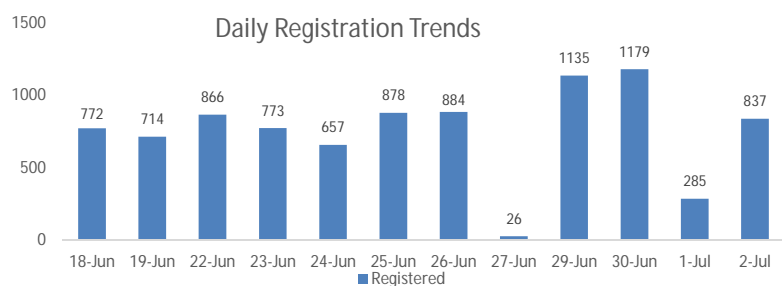

Daily Statistics

Registered on 02 July 2015	
Kigali	681
Mahama	156
Nyagatare	-
Total	837

Camp / Reception Centre Population		
Bugesera*	12,266	3,700
Nyanza*	806	196
Nyagatare**	574	231
Mahama**	29,410	12,146
Kigali	17,437	7,011
Districts	7	
Total	60,500	23,284

60,500	Total
41,070	Registered
19,430	Pending

Nyanza Arrivals :7 Rusizi Arrivals: 27 Mahama Arrivals: 71
7 individuals pending transportation from districts to reception centers.

Breakdown of Registered Population

Area of Origin	Registered	Age Cohort			
		Female	Male	Total	%
Bubanza	154	0 - 4 years			
Bujumbura	10,630	3,414	3,498	6,912	17%
Mwaro	322	5 - 11 years			
Cibitoke	260	3,856	3,887	7,743	19%
Karuzi	662	12 - 17 years			
Kayanza	384	2,991	3,211	6,202	15%
Kirundo	21,464	18 - 59 years			
Muyinga	2,870	10,271	9,199	19,470	47%
Ngozi	1,260	60 + years			
Others	3,064	502	241	743	2%
Total	41,070	21,034	20,036	41,070	