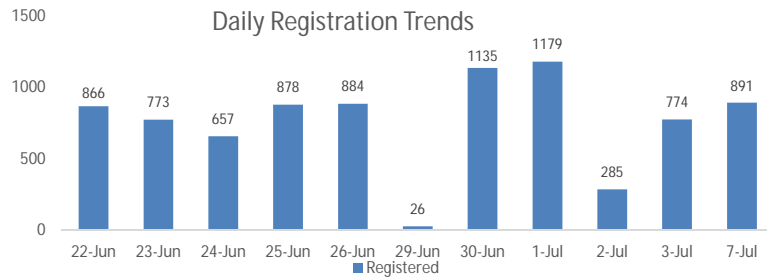

### Daily Statistics

Registered on 07 July 2015	
Kigali	645
Mahama	184
Nyagatare	37
<b>Total</b>	<b>866</b>

Camp / Reception Centre Population		
Bugesera*	12,889	3,949
Nyanza*	926	234
Nyagatare**	632	255
Mahama**	29,623	12,403
Kigali	20,016	7,310
Huye	2,889	581
Districts	18	
<b>Total</b>	<b>66,993</b>	<b>24,732</b>

<b>66,993</b>	<b>Total</b>
<b>42,800</b>	<b>Registered</b>
<b>24,193</b>	<b>Pending</b>

Nyanza Arrivals :44 Rusizi Arrivals:34 Mahama Arrivals: 93  
18 individuals pending transportation from districts to reception centers.

### Breakdown of Registered Population

Area of Origin	Registered
Bubanza	171
Bujumbura	11,800
Mwaro	322
Cibitoke	264
Karuzi	667
Kayanza	394
Kirundo	21,680
Muyinga	2,886
Ngozi	1,290
Others	3,326
<b>Total</b>	<b>42,800</b>