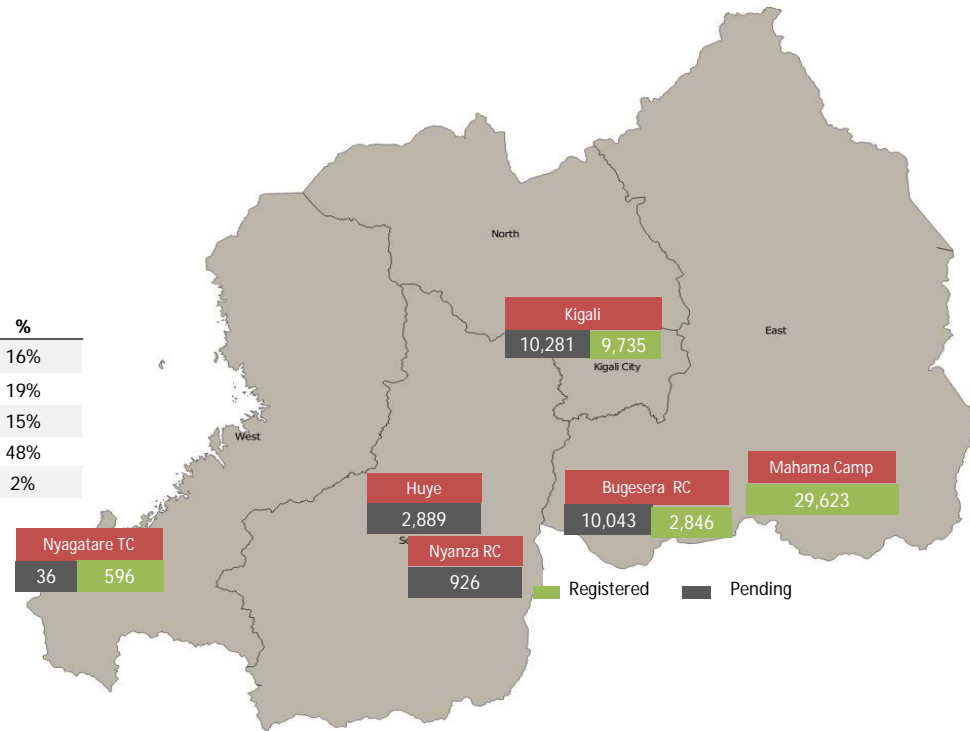

### Daily Statistics

Registered on 07 July 2015	
Kigali	645
Mahama	184
Nyagatare	37
<b>Total</b>	<b>866</b>

Camp / Reception Centre Population		
Bugesera*	12,889	3,949
Nyanza*	926	234
Nyagatare**	632	255
Mahama**	29,623	12,403
Kigali	20,016	7,310
Huye	2,889	581
Districts	18	
<b>Total</b>	<b>66,993</b>	<b>24,732</b>

<b>66,993</b>	<b>Total</b>
<b>42,800</b>	<b>Registered</b>
<b>24,193</b>	<b>Pending</b>

Nyanza Arrivals :44 Rusizi Arrivals:34 Mahama Arrivals: 93  
18 individuals pending transportation from districts to reception centers.

### Breakdown of Registered Population

Area of Origin	Registered
Bubanza	171
Bujumbura	11,800
Mwaro	322
Cibitoke	264
Karuzi	667
Kayanza	394
Kirundo	21,680
Muyinga	2,886
Ngozi	1,290
Others	3,326
<b>Total</b>	<b>42,800</b>

Age Cohort	Female	Male	Total	%
0 - 4 years	3,188	3,699	6,887	16%
5 - 11 years	4,045	4,040	8,085	19%
12 - 17 years	3,150	3,375	6,525	15%
18 - 59 years	10,795	9,743	20,538	48%
60 + years	515	250	765	2%
<b>Total</b>	<b>21,693</b>	<b>21,107</b>	<b>42,800</b>	