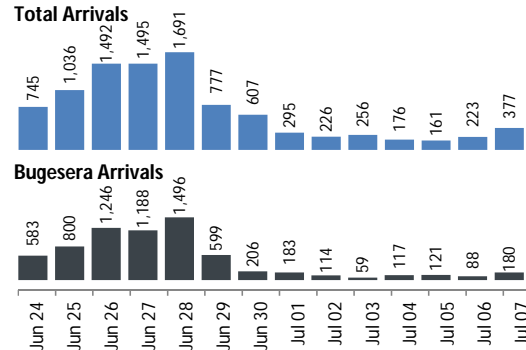

### Daily Statistics

Registered on 07 July 2015	
Kigali	645
Mahama	184
Nyagatare	37
<b>Total</b>	<b>866</b>

Camp / Reception Centre Population		
Bugesera*	12,889	3,949
Nyanza*	926	234
Nyagatare**	632	255
Mahama**	29,623	12,403
Kigali	20,016	7,310
Huye	2,889	581
Districts	18	
<b>Total</b>	<b>66,993</b>	<b>24,732</b>

<b>66,993</b>	<b>Total</b>
<b>42,800</b>	<b>Registered</b>
<b>24,193</b>	<b>Pending</b>

Nyanza Arrivals :44 Rusizi Arrivals:34 Mahama Arrivals: 93  
18 individuals pending transportation from districts to reception centers.

### Breakdown of Registered Population

Area of Origin	Registered
Bubanza	171
Bujumbura	11,800
Mwaro	322
Cibitoke	264
Karuzi	667
Kayanza	394
Kirundo	21,680
Muyinga	2,886
Ngozi	1,290
Others	3,326
<b>Total</b>	<b>42,800</b>