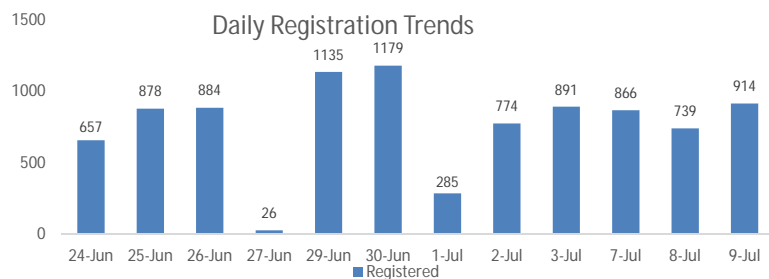

Daily Statistics

Registered on 09 July 2015	
Kigali	389
Mahama	72
Nyagatare	21
Huye	432
Total	914

Camp / Reception Centre Population		
Bugesera*	13,180	4,004
Nyanza*	968	236
Nyagatare**	658	265
Mahama**	29,816	12,424
Kigali	20,609	7,325
Huye	2,777	559
Districts	-	-
Total	68,008	24,813

68,008	Total
44,446	Registered
23,562	Pending

Nyanza Arrivals :3 Rusizi Arrivals:18 Mahama Arrivals: 64

Breakdown of Registered Population

Area of Origin	Population
Bubanza	179
Bujumbura	13,026
Mwaro	322
Cibitoke	276
Karuzi	671
Kayanza	394
Kirundo	21,806
Muyinga	2,901
Ngozi	1,306
Others	3,565
Total	44,446

Age Cohort	Female	Male	Total	%
0 - 4 years	3,379	3,870	7,249	16%
5 - 11 years	4,188	4,198	8,386	19%
12 - 17 years	3,265	3,476	6,741	15%
18 - 59 years	11,242	10,040	21,282	48%
60 + years	535	253	788	2%
Total	22,609	21,837	44,446	