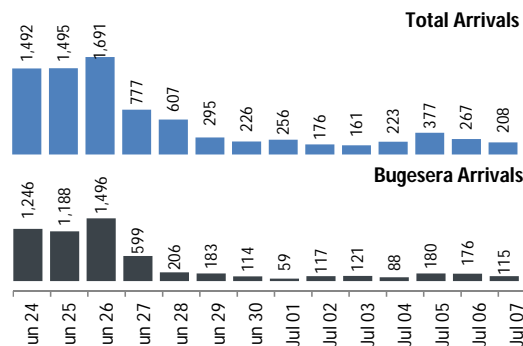

Daily Statistics

Registered on 09 July 2015	
Kigali	389
Mahama	72
Nyagatare	21
Huye	432
Total	914

Camp / Reception Centre Population		
Bugesera*	13,180	4,004
Nyanza*	968	236
Nyagatare**	658	265
Mahama**	29,816	12,424
Kigali	20,609	7,325
Huye	2,777	559
Districts	-	-
Total	68,008	24,813

68,008	Total
44,446	Registered
23,562	Pending

Nyanza Arrivals :3 Rusizi Arrivals:18 Mahama Arrivals: 64

Breakdown of Registered Population

Area of Origin	Population
Bubanza	179
Bujumbura	13,026
Mwaro	322
Cibitoke	276
Karuzi	671
Kayanza	394
Kirundo	21,806
Muyinga	2,901
Ngozi	1,306
Others	3,565
Total	44,446

Age Cohort	Female	Male	Total	%
0 - 4 years	3,379	3,870	7,249	16%
5 - 11 years	4,188	4,198	8,386	19%
12 - 17 years	3,265	3,476	6,741	15%
18 - 59 years	11,242	10,040	21,282	48%
60 + years	535	253	788	2%
Total	22,609	21,837	44,446	