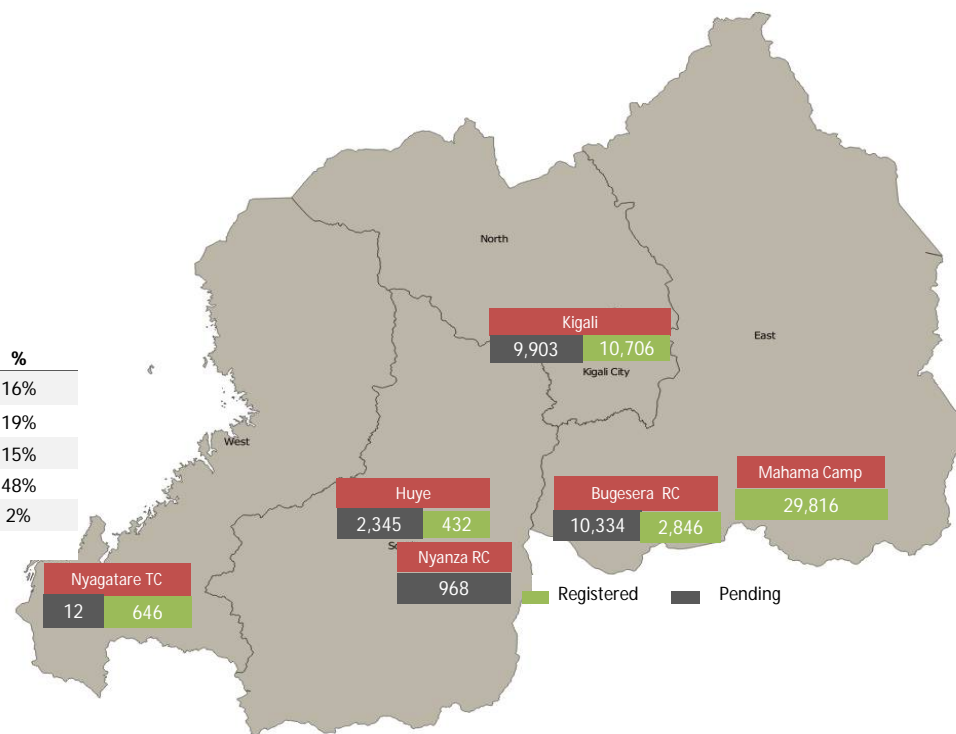

Daily Statistics

Registered on 09 July 2015	
Kigali	389
Mahama	72
Nyagatare	21
Huye	432
Total	914

Camp / Reception Centre Population		
Bugesera*	13,180	4,004
Nyanza*	968	236
Nyagatare**	658	265
Mahama**	29,816	12,424
Kigali	20,609	7,325
Huye	2,777	559
Districts	-	-
Total	68,008	24,813

68,008	Total
44,446	Registered
23,562	Pending

Nyanza Arrivals :3 Rusizi Arrivals:18 Mahama Arrivals: 64

Breakdown of Registered Population

Area of Origin	Population
Bubanza	179
Bujumbura	13,026
Mwaro	322
Cibitoke	276
Karuzi	671
Kayanza	394
Kirundo	21,806
Muyinga	2,901
Ngozi	1,306
Others	3,565
Total	44,446

Age Cohort	Female	Male	Total	%
0 - 4 years	3,379	3,870	7,249	16%
5 - 11 years	4,188	4,198	8,386	19%
12 - 17 years	3,265	3,476	6,741	15%
18 - 59 years	11,242	10,040	21,282	48%
60 + years	535	253	788	2%
Total	22,609	21,837	44,446	

*Source: MIDIMAR Camp Manager
 ** Figures represent where individuals were registered but not necessarily their current physical location.
 Individuals pending in Bugesera have undergone level 1 biometric registration
 For more information please visit our website: <http://data.unhcr.org/burundi/country.php?id=182>