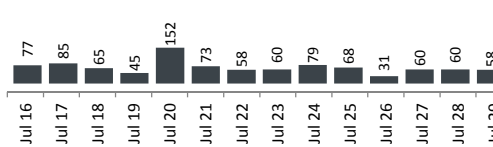

Daily Statistics

| Registered on 29 July 2015 | |
|----------------------------|------------|
| Kigali | 427 |
| Mahama | 15 |
| Nyagatare | 6 |
| Total | 448 |

| Camp / Reception Centre Population | | |
|------------------------------------|---------------|---------------|
| Bugesera* | 14,927 | 4,451 |
| Nyanza* | 1,163 | 306 |
| Nyagatare** | 767 | 310 |
| Mahama** | 31,084 | 13,099 |
| Kigali | 20,184 | 7,211 |
| Huye | 3,075 | 878 |
| Districts | - | - |
| Total | 71,200 | 26,255 |

Total Arrivals

Bugesera Arrivals

| | |
|---------------|--------------|
| 71,200 | Total |
| 55,636 | Registered |
| 15,964 | Pending |

Nyanza Arrivals :5 Rusizi Arrivals:1 Mahama Arrivals: 30

Breakdown of Registered Population