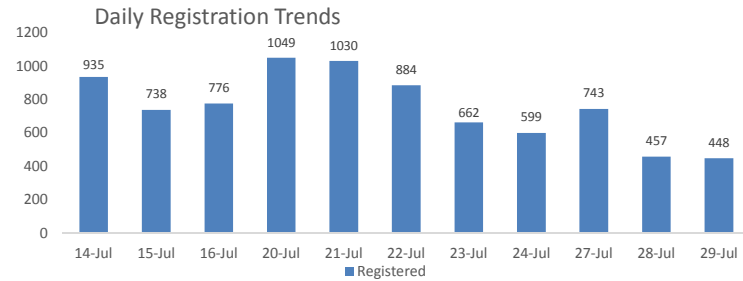

Total Arrivals

Bugesera Arrivals

| | |
|---------------|--------------|
| 71,200 | Total |
| 55,636 | Registered |
| 15,964 | Pending |

Nyanza Arrivals :5 Rusizi Arrivals:1 Mahama Arrivals: 30

Breakdown of Registered Population

| Area of Origin | Age Cohort | Female | Male | Total | % |
|------------------|---------------|---------------|---------------|---------------|-----|
| Kirundo | 0 - 4 years | 4,370 | 4,571 | 8,941 | 16% |
| Bujumbura Mairie | 5 - 11 years | 5,166 | 5,233 | 10,399 | 19% |
| Muyinga | 12 - 17 years | 3,847 | 3,929 | 7,776 | 14% |
| Ngozi | 18 - 59 years | 14,517 | 13,040 | 27,557 | 50% |
| Karuzi | 60 + years | 655 | 308 | 963 | 2% |
| Kayanza | Total | 28,555 | 27,081 | 55,636 | |
| Cibitoke | | | | | |
| Mwaro | | | | | |
| Ruyigi | | | | | |
| Others | | | | | |
| Total | | | | | |