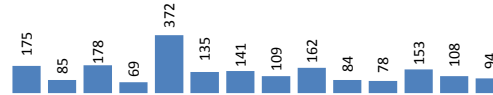

Daily Statistics

| Registered on 29 July 2015 | |
|----------------------------|------------|
| Kigali | 427 |
| Mahama | 15 |
| Nyagatare | 6 |
| Total | 448 |

| Camp / Reception Centre Population | | |
|------------------------------------|---------------|---------------|
| Bugesera* | 14,927 | 4,451 |
| Nyanza* | 1,163 | 306 |
| Nyagatare** | 767 | 310 |
| Mahama** | 31,084 | 13,099 |
| Kigali | 20,184 | 7,211 |
| Huye | 3,075 | 878 |
| Districts | - | - |
| Total | 71,200 | 26,255 |

Total Arrivals

Bugesera Arrivals

| | |
|---------------|--------------|
| 71,200 | Total |
| 55,636 | Registered |
| 15,964 | Pending |

Nyanza Arrivals :5 Rusizi Arrivals:1 Mahama Arrivals: 30

Breakdown of Registered Population