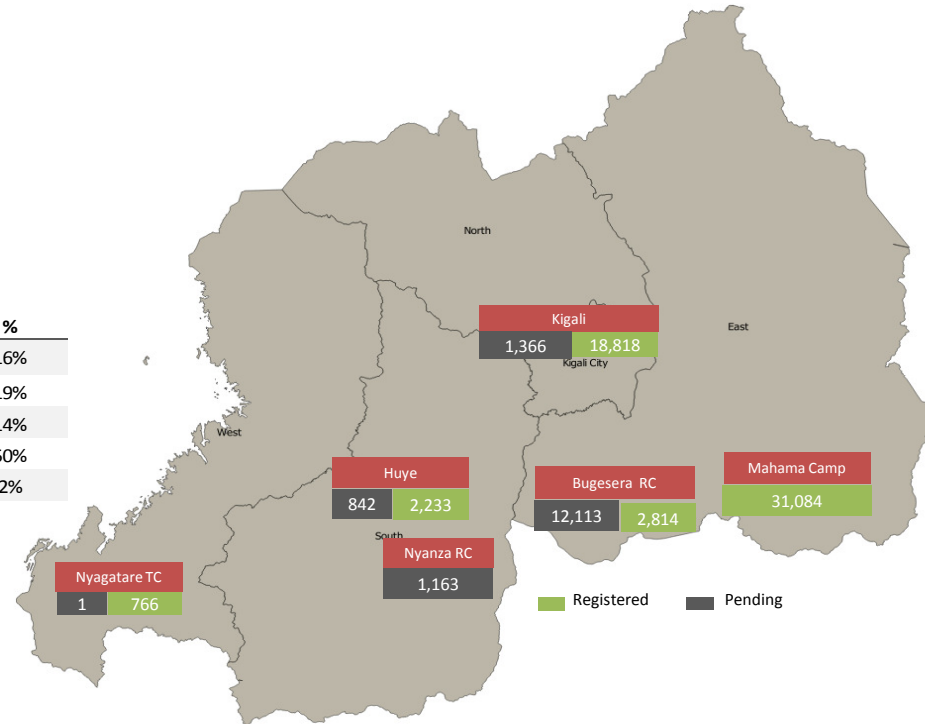

Daily Statistics

| Registered on 29 July 2015 | |
|----------------------------|------------|
| Kigali | 427 |
| Mahama | 15 |
| Nyagatare | 6 |
| Total | 448 |

| Camp / Reception Centre Population | | |
|------------------------------------|---------------|---------------|
| Bugesera* | 14,927 | 4,451 |
| Nyanza* | 1,163 | 306 |
| Nyagatare** | 767 | 310 |
| Mahama** | 31,084 | 13,099 |
| Kigali | 20,184 | 7,211 |
| Huye | 3,075 | 878 |
| Districts | - | - |
| Total | 71,200 | 26,255 |

Total Arrivals

Bugesera Arrivals

| | |
|---------------|--------------|
| 71,200 | Total |
| 55,636 | Registered |
| 15,964 | Pending |

Nyanza Arrivals :5 Rusizi Arrivals:1 Mahama Arrivals: 30

Breakdown of Registered Population

| Area of Origin | Age Cohort | Female | Male | Total | % |
|------------------|---------------|---------------|---------------|---------------|-----|
| Kirundo | 0 - 4 years | 4,370 | 4,571 | 8,941 | 16% |
| Bujumbura Mairie | 5 - 11 years | 5,166 | 5,233 | 10,399 | 19% |
| Muyinga | 12 - 17 years | 3,847 | 3,929 | 7,776 | 14% |
| Ngozi | 18 - 59 years | 14,517 | 13,040 | 27,557 | 50% |
| Karuzi | 60 + years | 655 | 308 | 963 | 2% |
| Kayanza | Total | 28,555 | 27,081 | 55,636 | |
| Cibitoke | | | | | |
| Mwaro | | | | | |
| Ruyigi | | | | | |
| Others | | | | | |
| Total | | | | | |

*Source: MIDIMAR Camp Manager

** Figures represent where individuals were registered but not necessarily their current physical location. Individuals pending in Bugesera have undergone level 1 biometric registration