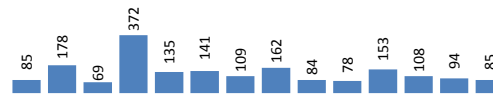

Daily Statistics

Registered on 30 July 2015	
Kigali	489
Mahama	37
Nyagatare	-
Total	526

Camp / Reception Centre Population		
Bugesera*	14,981	4,464
Nyanza*	1,172	307
Nyagatare**	767	310
Mahama**	31,254	13,079
Kigali	20,125	7,195
Huye	3,075	878
Districts	-	-
Total	71,374	26,233

Total Arrivals

Bugesera Arrivals

71,374	Total
56,162	Registered
15,212	Pending

Nyanza Arrivals :1 Rusizi Arrivals:0 Mahama Arrivals: 30

Breakdown of Registered Population

Area of Origin	Registered
Kirundo	23,294
Bujumbura Mairie	22,196
Muyinga	3,336
Ngozi	1,782
Karuzi	778
Kayanza	533
Cibitoke	372
Mwaro	321
Ruyigi	313
Others	3,237
Total	56,162

Age Cohort	Female	Male	Total	%
0 - 4 years	4,404	4,600	9,004	16%
5 - 11 years	5,213	5,279	10,492	19%
12 - 17 years	3,900	3,954	7,854	14%
18 - 59 years	14,671	13,173	27,844	50%
60 + years	658	310	968	2%
Total	28,846	27,316	56,162	