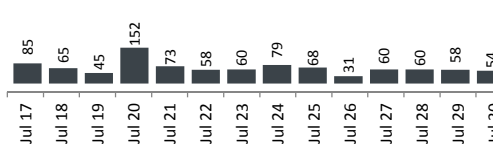

Daily Statistics

Registered on 30 July 2015	
Kigali	489
Mahama	37
Nyagatare	-
Total	526

Camp / Reception Centre Population		
Bugesera*	14,981	4,464
Nyanza*	1,172	307
Nyagatare**	767	310
Mahama**	31,254	13,079
Kigali	20,125	7,195
Huye	3,075	878
Districts	-	-
Total	71,374	26,233

Total Arrivals

Bugesera Arrivals

71,374	Total
56,162	Registered
15,212	Pending

Nyanza Arrivals :1 Rusizi Arrivals:0 Mahama Arrivals: 30

Breakdown of Registered Population

Area of Origin	Registered
Kirundo	23,294
Bujumbura Mairie	22,196
Muyinga	3,336
Ngozi	1,782
Karuzi	778
Kayanza	533
Cibitoke	372
Mwaro	321
Ruyigi	313
Others	3,237
Total	56,162

Age Cohort	Female	Male	Total	%
0 - 4 years	4,404	4,600	9,004	16%
5 - 11 years	5,213	5,279	10,492	19%
12 - 17 years	3,900	3,954	7,854	14%
18 - 59 years	14,671	13,173	27,844	50%
60 + years	658	310	968	2%
Total	28,846	27,316	56,162	