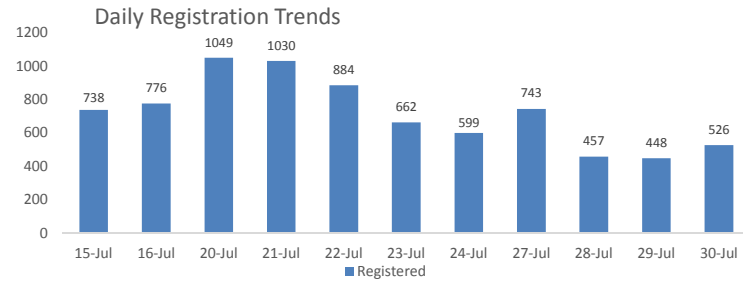

Total Arrivals

Bugesera Arrivals

71,374	Total
56,162	Registered
15,212	Pending

Nyanza Arrivals :1 Rusizi Arrivals:0 Mahama Arrivals: 30

Breakdown of Registered Population

Area of Origin	Registered
Kirundo	23,294
Bujumbura Mairie	22,196
Muyinga	3,336
Ngozi	1,782
Karuzi	778
Kayanza	533
Cibitoke	372
Mwaro	321
Ruyigi	313
Others	3,237
Total	56,162

Age Cohort	Female	Male	Total	%
0 - 4 years	4,404	4,600	9,004	16%
5 - 11 years	5,213	5,279	10,492	19%
12 - 17 years	3,900	3,954	7,854	14%
18 - 59 years	14,671	13,173	27,844	50%
60 + years	658	310	968	2%
Total	28,846	27,316	56,162	