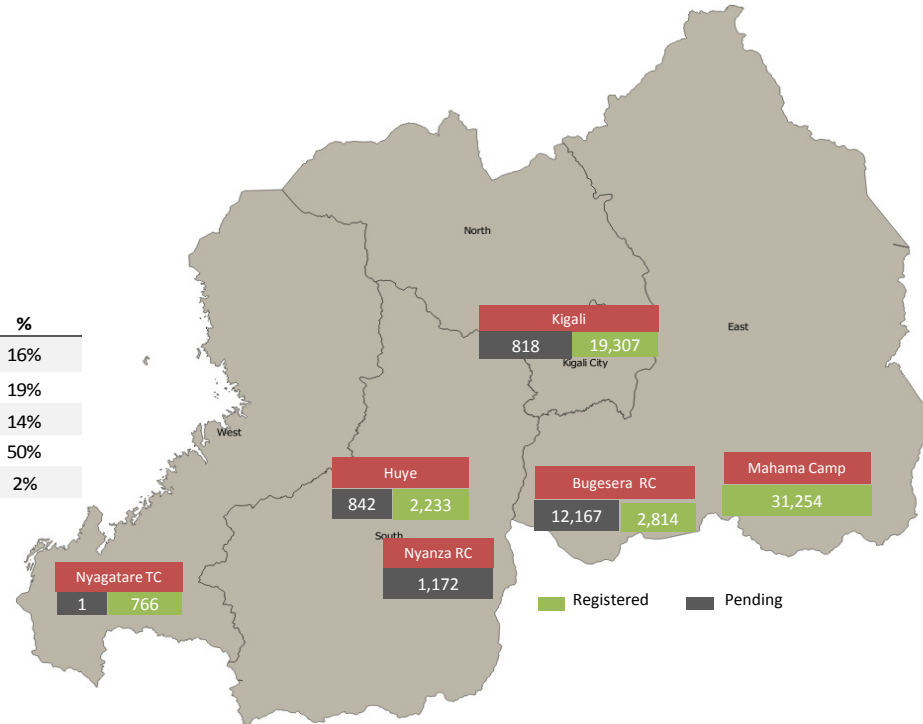

Daily Statistics

Registered on 30 July 2015	
Kigali	489
Mahama	37
Nyagatare	-
Total	526

Camp / Reception Centre Population		
Bugesera*	14,981	4,464
Nyanza*	1,172	307
Nyagatare**	767	310
Mahama**	31,254	13,079
Kigali	20,125	7,195
Huye	3,075	878
Districts	-	-
Total	71,374	26,233

Total Arrivals

Bugesera Arrivals

71,374	Total
56,162	Registered
15,212	Pending

Nyanza Arrivals :1 Rusizi Arrivals:0 Mahama Arrivals: 30

Breakdown of Registered Population

Area of Origin	Registered
Kirundo	23,294
Bujumbura Mairie	22,196
Muyinga	3,336
Ngozi	1,782
Karuzi	778
Kayanza	533
Cibitoke	372
Mwaro	321
Ruyigi	313
Others	3,237
Total	56,162

Age Cohort	Female	Male	Total	%
0 - 4 years	4,404	4,600	9,004	16%
5 - 11 years	5,213	5,279	10,492	19%
12 - 17 years	3,900	3,954	7,854	14%
18 - 59 years	14,671	13,173	27,844	50%
60 + years	658	310	968	2%
Total	28,846	27,316	56,162	

*Source: MIDIMAR Camp Manager

** Figures represent where individuals were registered but not necessarily their current physical location. Individuals pending in Bugesera have undergone level 1 biometric registration