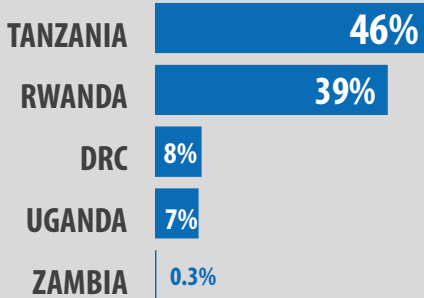

183,304

newly arrived refugees from Burundi
in neighbouring countries

LEGEND

- Capital city
 - Refugee camp
 - Refugee settlement
 - Refugee reception centre/ transit centre
 - New arrivals from Burundi
 - International boundary
- 10km