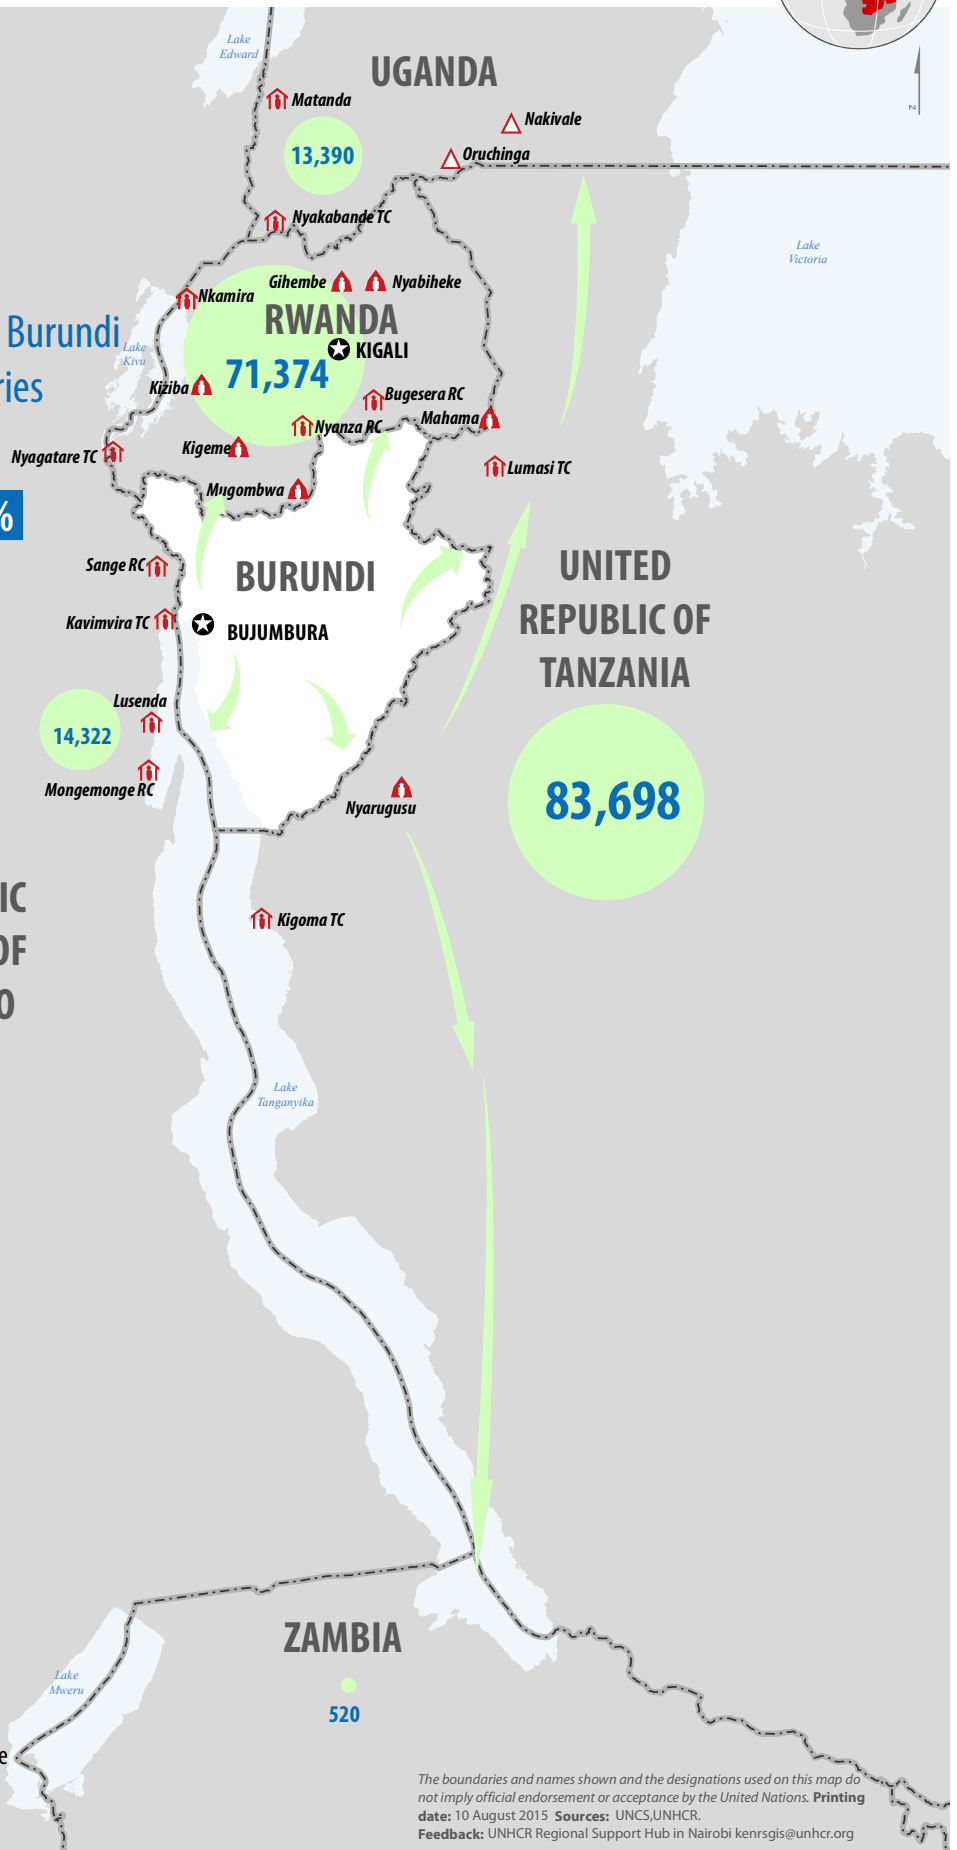

183,304

newly arrived refugees from Burundi
in neighbouring countries

LEGEND

- Capital city
 - Refugee camp
 - Refugee settlement
 - Refugee reception centre/ transit centre
 - New arrivals from Burundi
 - International boundary
- 10km