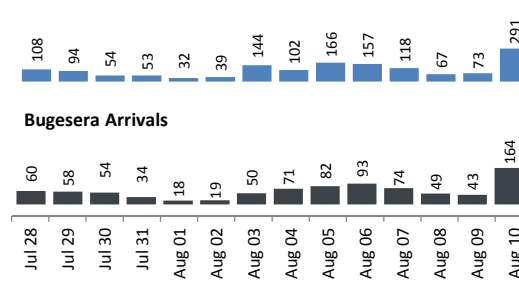

Daily Statistics

Registered on 10 August 2015	
Mahama	78
Bugesera	-
Nyagatare	-
Total	78

Camp / Reception Centre Population		
Bugesera*	15,678	5,601
Nyanza*	69	23
Nyagatare**	771	312
Mahama**	32,534	19,297
Kigali	20,739	8,518
Huye	2,765	872
Total	72,556	34,623

Total Arrivals

	72,556	Total
	58,754	Registered
	13,802	Pending

Nyanza Arrivals : 0 Rusizi Arrivals: 0 Mahama Arrivals : 127

Daily Registration Trends

Area of Origin	
Kirundo	24,175
Bujumbura	23,184
Muyinga	3,452
Ngozi	2,005
Karuzi	791
Kayanza	685
Cibitoke	396
Bubanza	361
Gitega	335
Mwaro	325
Others	3,045
Total	58,754

Age Cohort	Female	Male	Total	%
0 - 4 years	4,597	4,775	9,372	16%
5 - 11 years	5,465	5,504	10,969	19%
12 - 17 years	4,045	4,135	8,180	14%
18 - 59 years	15,325	13,985	29,310	50%
60+ years	702	221	923	2%
Total	30,134	28,620	58,754	