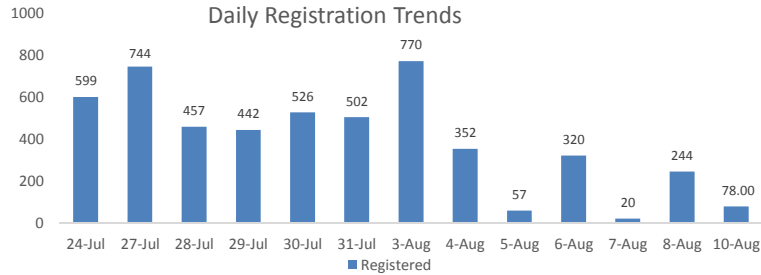

Daily Statistics

Registered on 10 August 2015	
Mahama	78
Bugesera	-
Nyagatare	-
Total	78

Camp / Reception Centre Population		
Bugesera*	15,678	5,601
Nyanza*	69	23
Nyagatare**	771	312
Mahama**	32,534	19,297
Kigali	20,739	8,518
Huye	2,765	872
Total	72,556	34,623

Total Arrivals

	72,556	Total
	58,754	Registered
	13,802	Pending

Nyanza Arrivals : 0 Rusizi Arrivals: 0 Mahama Arrivals : 127

Daily Registration Trends

Area of Origin	
Kirundo	24,175
Bujumbura	23,184
Muyinga	3,452
Ngozi	2,005
Karuzi	791
Kayanza	685
Cibitoke	396
Bubanza	361
Gitega	335
Mwaro	325
Others	3,045
Total	58,754

Age Cohort	Female	Male	Total	%
0 - 4 years	4,597	4,775	9,372	16%
5 - 11 years	5,465	5,504	10,969	19%
12 - 17 years	4,045	4,135	8,180	14%
18 - 59 years	15,325	13,985	29,310	50%
60+ years	702	221	923	2%
Total	30,134	28,620	58,754	