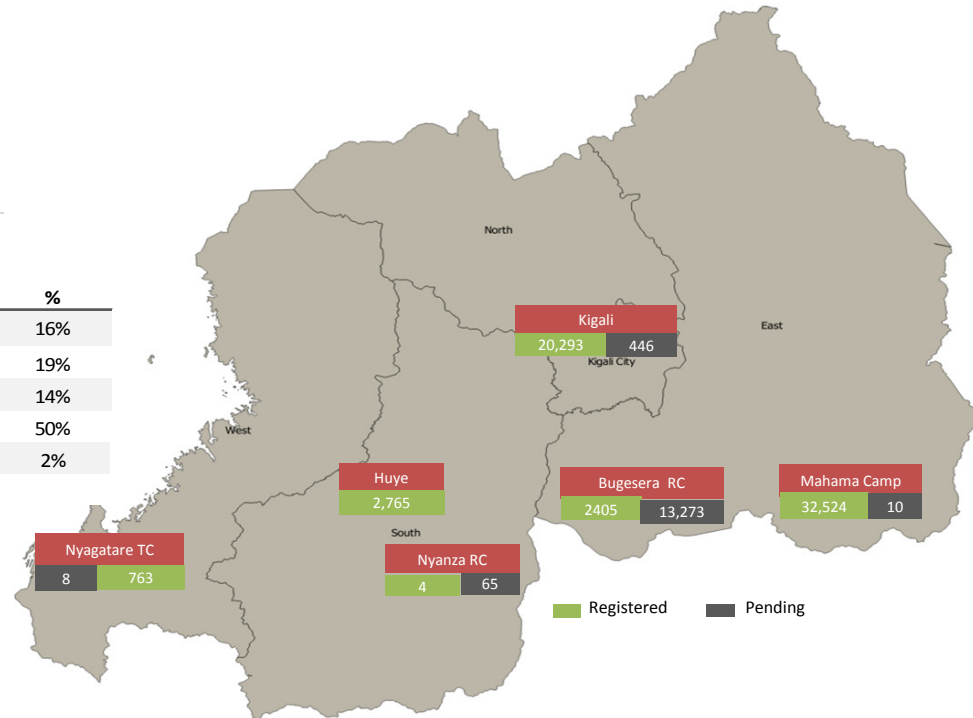

Daily Statistics

Registered on 10 August 2015	
Mahama	78
Bugesera	-
Nyagatare	-
Total	78

Camp / Reception Centre Population		
Bugesera*	15,678	5,601
Nyanza*	69	23
Nyagatare**	771	312
Mahama**	32,534	19,297
Kigali	20,739	8,518
Huye	2,765	872
Total	72,556	34,623

Total Arrivals

	72,556	Total
	58,754	Registered
	13,802	Pending

Nyanza Arrivals : 0 Rusizi Arrivals: 0 Mahama Arrivals : 127

Daily Registration Trends

Area of Origin	
Kirundo	24,175
Bujumbura	23,184
Muyinga	3,452
Ngozi	2,005
Karuzi	791
Kayanza	685
Cibitoke	396
Bubanza	361
Gitega	335
Mwaro	325
Others	3,045
Total	58,754

Age Cohort	Female	Male	Total	%
0 - 4 years	4,597	4,775	9,372	16%
5 - 11 years	5,465	5,504	10,969	19%
12 - 17 years	4,045	4,135	8,180	14%
18 - 59 years	15,325	13,985	29,310	50%
60+ years	702	221	923	2%
Total	30,134	28,620	58,754	

*Source: MIDIMAR Camp Manager

** Figures represent where individuals were registered but not necessarily their current physical location.

Individuals pending in Bugesera have undergone level 1 biometric registration