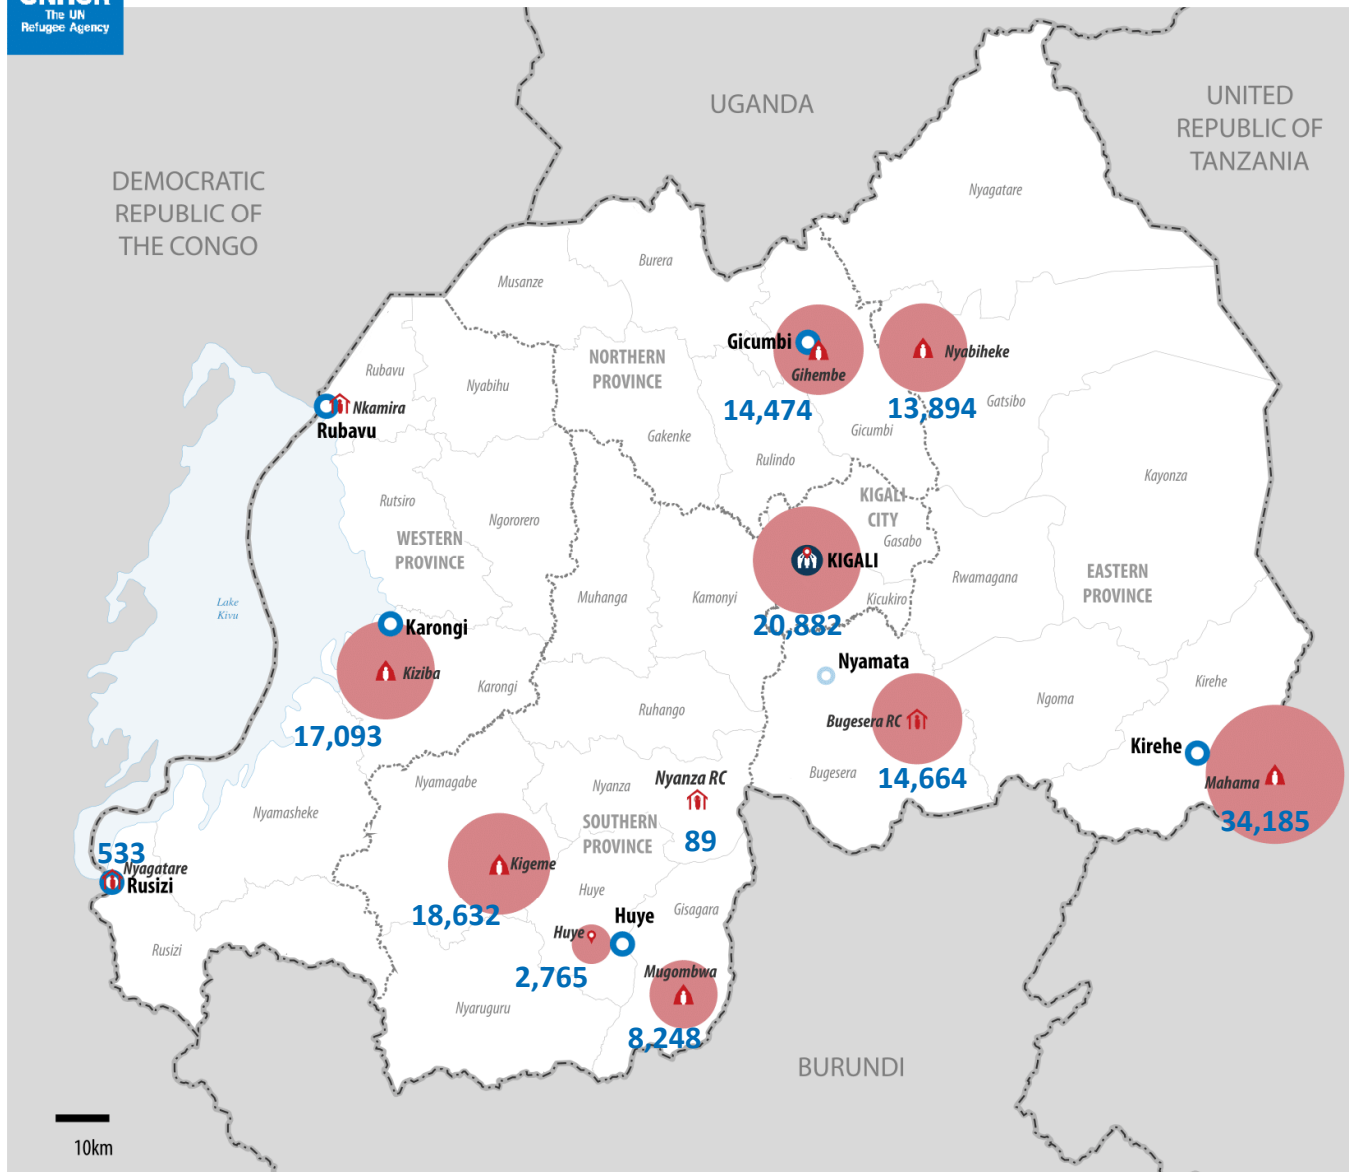

RWANDA: Population of concern to UNHCR | As of 12 August 2015

Key figures
145,459
 Total population of Concern

50% From Democratic Republic of the Congo

49% From Burundi

1% Other nationalities

Age breakdown

LEGEND

- UNHCR Country Office
- UNHCR Field Office
- Refugee camp
- Refugee transit centre
- Returnee transit centre
- Refugee urban location
- International boundary
- Province boundary
- District boundary