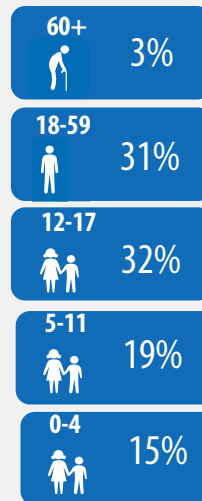

RWANDA: Population of concern to UNHCR | As of 12 August 2015

Key figures
145,459
 Total population of Concern

50% From Democratic Republic of the Congo

49% From Burundi

1% Other nationalities

Age breakdown

LEGEND

- UNHCR Country Office
- UNHCR Field Office
- Refugee camp
- Refugee transit centre
- Returnee transit centre
- Refugee urban location
- International boundary
- Province boundary
- District boundary