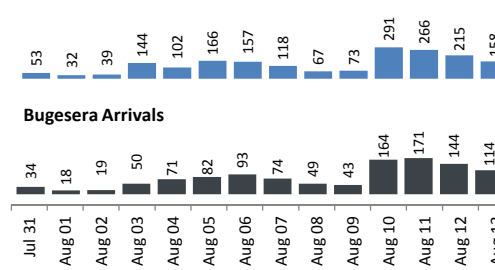

Daily Statistics

Registered on 13 August 2015 

Mahama	536
Bugesera	-
Nyagatare	-
Total	536

Camp / Reception Centre Population 

Bugesera*	13,683	4,087
Nyanza*	98	36
Nyagatare**	569	211
Mahama**	35,304	15,210
Kigali	20,940	8,611
Huye	2,765	872
Total	73,359	29,027

Total Arrivals

Bugesera Arrivals

	73,359	Total
	59,420	Registered
	13,939	Pending

Nyanza Arrivals : 9 Rusizi Arrivals: 7 Mahama Arrivals : 28

Area of Origin	Age Cohort	Female	Male	Total	%
Kirundo	0 - 4 years	4,649	4,832	9,481	16%
Bujumbura	5 - 11 years	5,529	5,562	11,091	19%
Muyinga	12 - 17 years	4,091	4,185	8,276	14%
Ngozi	18 - 59 years	15,471	14,129	29,600	50%
Karuzi	60 + years	729	243	972	2%
Kayanza	Total	30,469	28,951	59,420	
Cibitoke					
Bubanza					
Gitega					
Mwaro					
Others					
Total					