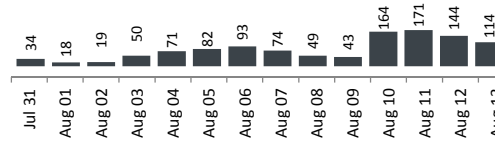

Daily Statistics

Registered on 13 August 2015 

Mahama	536
Bugesera	-
Nyagatare	-
Total	536

Camp / Reception Centre Population 

Bugesera*	13,683	4,087
Nyanza*	98	36
Nyagatare**	569	211
Mahama**	35,304	15,210
Kigali	20,940	8,611
Huye	2,765	872
Total	73,359	29,027

Total Arrivals

Bugesera Arrivals

	73,359	Total
	59,420	Registered
	13,939	Pending

Nyanza Arrivals : 9 Rusizi Arrivals: 7 Mahama Arrivals : 28

Area of Origin	Age Cohort	Female	Male	Total	%
Kirundo	0 - 4 years	4,649	4,832	9,481	16%
Bujumbura	5 - 11 years	5,529	5,562	11,091	19%
Muyinga	12 - 17 years	4,091	4,185	8,276	14%
Ngozi	18 - 59 years	15,471	14,129	29,600	50%
Karuzi	60 + years	729	243	972	2%
Kayanza	Total	30,469	28,951	59,420	
Cibitoke					
Bubanza					
Gitega					
Mwaro					
Others					
Total					