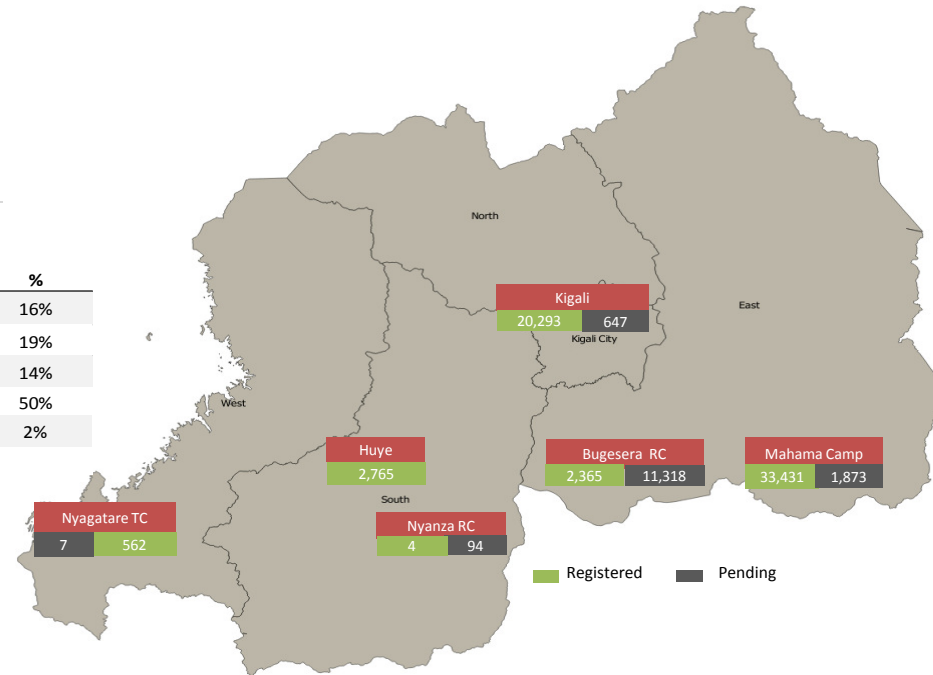

Daily Statistics

Registered on 13 August 2015 

Mahama	536
Bugesera	-
Nyagatare	-
Total	536

Camp / Reception Centre Population 

Bugesera*	13,683	4,087
Nyanza*	98	36
Nyagatare**	569	211
Mahama**	35,304	15,210
Kigali	20,940	8,611
Huye	2,765	872
Total	73,359	29,027

Total Arrivals

Bugesera Arrivals

	73,359	Total
	59,420	Registered
	13,939	Pending

Nyanza Arrivals : 9 Rusizi Arrivals: 7 Mahama Arrivals : 28

Area of Origin	Age Cohort	Female	Male	Total	%
Kirundo	0 - 4 years	4,649	4,832	9,481	16%
Bujumbura	5 - 11 years	5,529	5,562	11,091	19%
Muyinga	12 - 17 years	4,091	4,185	8,276	14%
Ngozi	18 - 59 years	15,471	14,129	29,600	50%
Karuzi	60 + years	729	243	972	2%
Kayanza	Total	30,469	28,951	59,420	
Cibitoke					
Bubanza					
Gitega					
Mwaro					
Others					
Total					

*Source: MIDIMAR Camp Manager

** Figures represent where individuals were registered but not necessarily their current physical location.

Individuals pending in Bugesera have undergone level 1 biometric registration

For more information please visit our website: <http://data.unhcr.org/burundi/country.php?id=182>