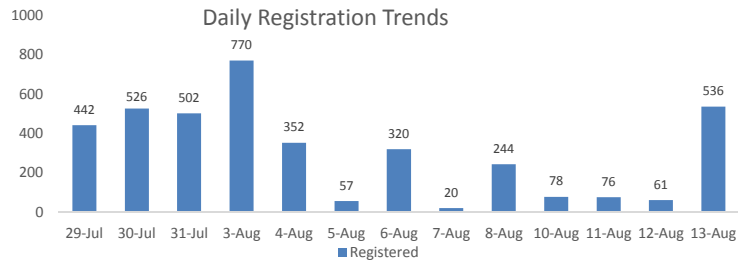

Total Arrivals

Bugesera Arrivals

	73,359	Total
	59,420	Registered
	13,939	Pending

Nyanza Arrivals : 9 Rusizi Arrivals: 7 Mahama Arrivals : 28

Area of Origin	Age Cohort	Female	Male	Total	%
Kirundo	0 - 4 years	4,649	4,832	9,481	16%
Bujumbura	5 - 11 years	5,529	5,562	11,091	19%
Muyinga	12 - 17 years	4,091	4,185	8,276	14%
Ngozi	18 - 59 years	15,471	14,129	29,600	50%
Karuzi	60 + years	729	243	972	2%
Kayanza	Total	30,469	28,951	59,420	
Cibitoke					
Bubanza					
Gitega					
Mwaro					
Others					
Total					