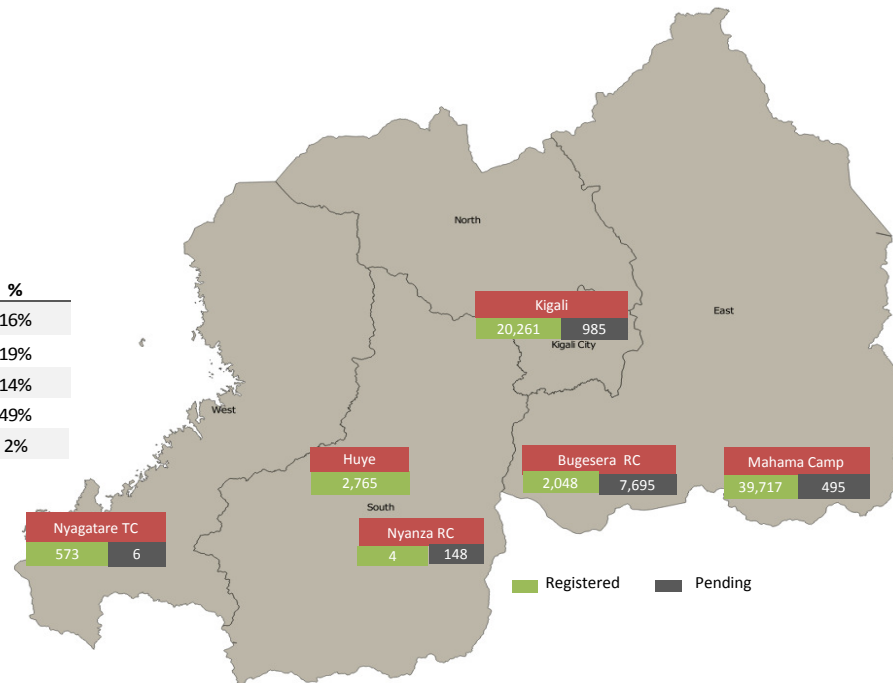

Daily Statistics

Registered on 23 August 2015 

Mahama	-
Bugesera	-
Nyagatare	-
Total	-

Camp / Reception Centre Population 

Bugesera*	9,743	1,975
Nyanza*	152	58
Nyagatare**	579	214
Mahama**	40,212	16,635
Kigali	21,246	8,759
Huye	2,765	872
Total	74,697	28,513

Total Arrivals

Bugesera Arrivals

	74,697	Total
	65,368	Registered
	9,329	Pending

Nyanza Arrivals : 0 Rusizi Arrivals: 3 Mahama Arrivals : 0

Area of Origin	Age Cohort	Female	Male	Total	%
Kirundo	0 - 4 years	5,208	5,403	10,611	16%
Bujumbura	5 - 11 years	6,161	6,138	12,299	19%
Muyinga	12 - 17 years	4,520	4,585	9,105	14%
Ngozi	18 - 59 years	16,835	15,393	32,228	49%
Karuzi	60 + years	825	300	1,125	2%
Kayanza	Total	33,549	31,819	65,368	
Cibitoke					
Bubanza					
Gitega					
Mwaro					
Others					
Total					

*Source: MIDIMAR Camp Manager

** Figures represent where individuals were registered but not necessarily their current physical location. Individuals pending in Bugesera have undergone level 1 biometric registration