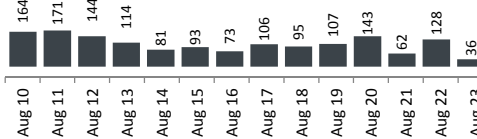

Daily Statistics

Registered on 23 August 2015 

Mahama	-
Bugesera	-
Nyagatare	-
Total	-

Camp / Reception Centre Population 

Bugesera*	9,743	1,975
Nyanza*	152	58
Nyagatare**	579	214
Mahama**	40,212	16,635
Kigali	21,246	8,759
Huye	2,765	872
Total	74,697	28,513

Total Arrivals

Bugesera Arrivals

	74,697	Total
	65,368	Registered
	9,329	Pending

Nyanza Arrivals : 0 Rusizi Arrivals: 3 Mahama Arrivals : 0

Area of Origin	Age Cohort	Female	Male	Total	%
Kirundo	0 - 4 years	5,208	5,403	10,611	16%
Bujumbura	5 - 11 years	6,161	6,138	12,299	19%
Muyinga	12 - 17 years	4,520	4,585	9,105	14%
Ngozi	18 - 59 years	16,835	15,393	32,228	49%
Karuzi	60 + years	825	300	1,125	2%
Kayanza	Total	33,549	31,819	65,368	
Cibitoke					
Bubanza					
Gitega					
Mwaro					
Others					
Total					