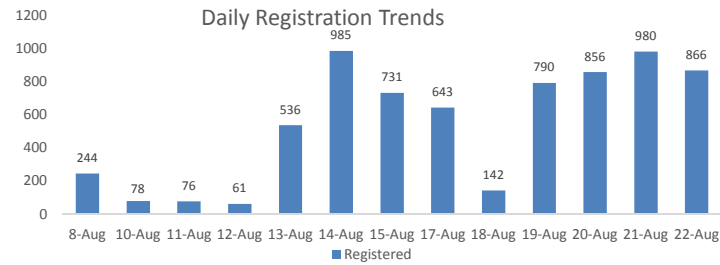

Total Arrivals

Bugesera Arrivals

	74,697	Total
	65,368	Registered
	9,329	Pending

Nyanza Arrivals : 0 Rusizi Arrivals: 3 Mahama Arrivals : 0

Area of Origin	Age Cohort	Female	Male	Total	%
Kirundo	0 - 4 years	5,208	5,403	10,611	16%
Bujumbura	5 - 11 years	6,161	6,138	12,299	19%
Muyinga	12 - 17 years	4,520	4,585	9,105	14%
Ngozi	18 - 59 years	16,835	15,393	32,228	49%
Karuzi	60 + years	825	300	1,125	2%
Kayanza	Total	33,549	31,819	65,368	
Cibitoke					
Bubanza					
Gitega					
Mwaro					
Others					
Total					