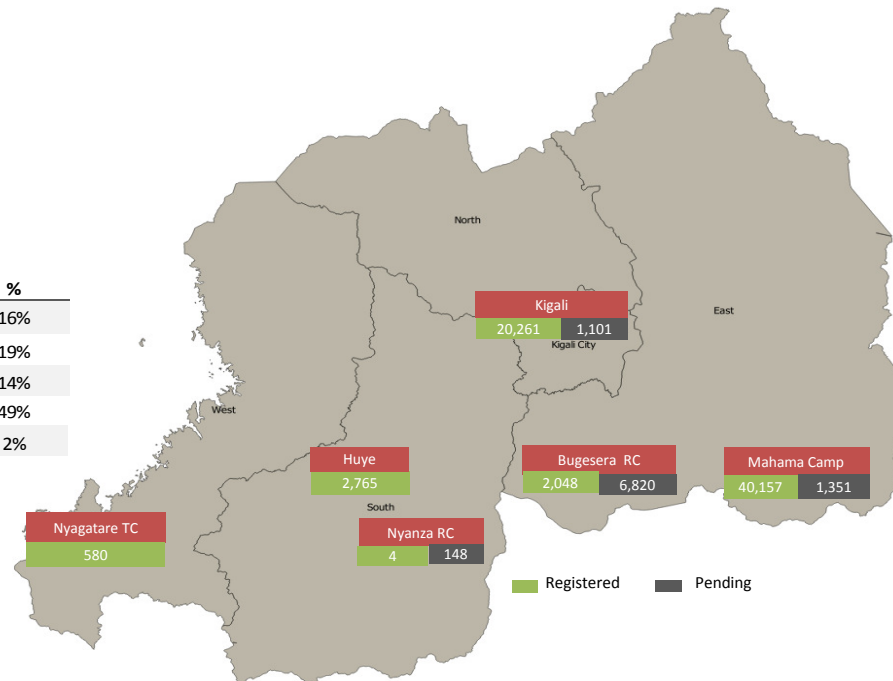

Daily Statistics

Registered on 24 August 2015 

Mahama	311
Bugesera	-
Nyagatare	-
Total	311

Camp / Reception Centre Population 

Bugesera*	8,868	1,655
Nyanza*	152	58
Nyagatare**	580	215
Mahama**	41,508	17,025
Kigali	21,362	8,817
Huye	2,765	872
Total	75,235	28,642

Total Arrivals

Bugesera Arrivals

	75,235	Total
	65,815	Registered
	9,420	Pending

Nyanza Arrivals : 0 Rusizi Arrivals: 1 Mahama Arrivals : 139

Area of Origin	Age Cohort	Female	Male	Total	%
Kirundo	0 - 4 years	5,259	5,437	10,696	16%
Bujumbura	5 - 11 years	6,220	6,157	12,377	19%
Muyinga	12 - 17 years	4,535	4,625	9,160	14%
Ngozi	18 - 59 years	16,962	15,487	32,449	49%
Karuzi	60 + years	832	301	1,133	2%
Kayanza	Total	33,808	32,007	65,815	
Cibitoke					
Bubanza					
Gitega					
Mwaro					
Others					
Total					

*Source: MIDIMAR Camp Manager

** Figures represent where individuals were registered but not necessarily their current physical location. Individuals pending in Bugesera have undergone level 1 biometric registration