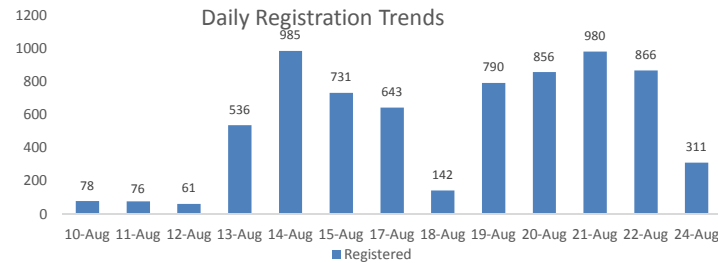

Daily Statistics

Registered on 24 August 2015 

Mahama	311
Bugesera	-
Nyagatare	-
Total	311

Camp / Reception Centre Population 

Bugesera*	8,868	1,655
Nyanza*	152	58
Nyagatare**	580	215
Mahama**	41,508	17,025
Kigali	21,362	8,817
Huye	2,765	872
Total	75,235	28,642

Total Arrivals

Bugesera Arrivals

	75,235	Total
	65,815	Registered
	9,420	Pending

Nyanza Arrivals : 0 Rusizi Arrivals: 1 Mahama Arrivals : 139

Area of Origin	Age Cohort	Female	Male	Total	%
Kirundo	0 - 4 years	5,259	5,437	10,696	16%
Bujumbura	5 - 11 years	6,220	6,157	12,377	19%
Muyinga	12 - 17 years	4,535	4,625	9,160	14%
Ngozi	18 - 59 years	16,962	15,487	32,449	49%
Karuzi	60 + years	832	301	1,133	2%
Kayanza	Total	33,808	32,007	65,815	
Cibitoke					
Bubanza					
Gitega					
Mwaro					
Others					
Total					