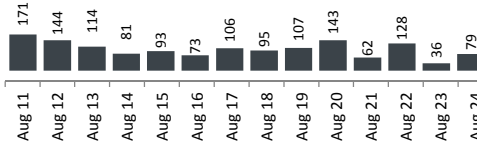

Daily Statistics

Registered on 24 August 2015 

Mahama	311
Bugesera	-
Nyagatare	-
Total	311

Camp / Reception Centre Population 

Bugesera*	8,868	1,655
Nyanza*	152	58
Nyagatare**	580	215
Mahama**	41,508	17,025
Kigali	21,362	8,817
Huye	2,765	872
Total	75,235	28,642

Total Arrivals

Bugesera Arrivals

	75,235	Total
	65,815	Registered
	9,420	Pending

Nyanza Arrivals : 0 Rusizi Arrivals: 1 Mahama Arrivals : 139

Area of Origin	Age Cohort	Female	Male	Total	%
Kirundo	0 - 4 years	5,259	5,437	10,696	16%
Bujumbura	5 - 11 years	6,220	6,157	12,377	19%
Muyinga	12 - 17 years	4,535	4,625	9,160	14%
Ngozi	18 - 59 years	16,962	15,487	32,449	49%
Karuzi	60 + years	832	301	1,133	2%
Kayanza	Total	33,808	32,007	65,815	
Cibitoke					
Bubanza					
Gitega					
Mwaro					
Others					
Total					