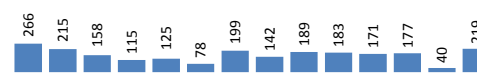

Daily Statistics

Registered on 24 August 2015 

Mahama	311
Bugesera	-
Nyagatare	-
Total	311

Camp / Reception Centre Population 

Bugesera*	8,868	1,655
Nyanza*	152	58
Nyagatare**	580	215
Mahama**	41,508	17,025
Kigali	21,362	8,817
Huye	2,765	872
Total	75,235	28,642

Total Arrivals

Bugesera Arrivals

	75,235	Total
	65,815	Registered
	9,420	Pending

Nyanza Arrivals : 0 Rusizi Arrivals: 1 Mahama Arrivals : 139

Area of Origin	Age Cohort	Female	Male	Total	%
Kirundo	0 - 4 years	5,259	5,437	10,696	16%
Bujumbura	5 - 11 years	6,220	6,157	12,377	19%
Muyinga	12 - 17 years	4,535	4,625	9,160	14%
Ngozi	18 - 59 years	16,962	15,487	32,449	49%
Karuzi	60 + years	832	301	1,133	2%
Kayanza	Total	33,808	32,007	65,815	
Cibitoke					
Bubanza					
Gitega					
Mwaro					
Others					
Total					