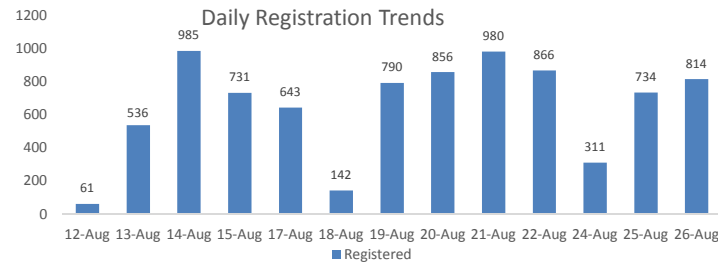

Daily Statistics

Registered on 26 August 2015	
Mahama	814
Bugesera	-
Nyagatare	-
Total	814

Camp / Reception Centre Population		
Bugesera*	7,648	2,549
Nyanza*	157	60
Nyagatare**	577	214
Mahama**	42,918	17,718
Kigali	21,486	8,875
Huye	2,765	872
Total	75,551	30,288

Total Arrivals

Bugesera Arrivals

75,551	Total
67,246	Registered
8,305	Pending

Nyanza Arrivals : 5 Rusizi Arrivals: 0 Mahama Arrivals : 116

Area of Origin	Count
Kirundo	29,375
Bujumbura	23,165
Muyinga	5,016
Ngozi	2,462
Karuzi	1,013
Kayanza	697
Cibitoke	472
Bubanza	375
Gitega	344
Mwaro	323
Others	4,004
Total	67,246

Age Cohort	Female	Male	Total	%
0 - 4 years	5,372	5,555	10,927	16%
5 - 11 years	6,354	6,272	12,626	19%
12 - 17 years	4,615	4,719	9,334	14%
18 - 59 years	17,269	15,935	33,204	49%
60 + years	845	310	1,155	2%
Total	34,455	32,791	67,246	