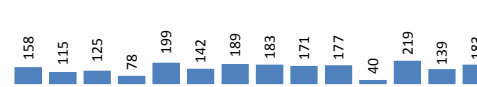

Daily Statistics

Registered on 26 August 2015	
Mahama	814
Bugesera	-
Nyagatare	-
Total	814

Camp / Reception Centre Population		
Bugesera*	7,648	2,549
Nyanza*	157	60
Nyagatare**	577	214
Mahama**	42,918	17,718
Kigali	21,486	8,875
Huye	2,765	872
Total	75,551	30,288

Total Arrivals

Bugesera Arrivals

75,551	Total
67,246	Registered
8,305	Pending

Nyanza Arrivals : 5 Rusizi Arrivals: 0 Mahama Arrivals : 116

Area of Origin	Count
Kirundo	29,375
Bujumbura	23,165
Muyinga	5,016
Ngozi	2,462
Karuzi	1,013
Kayanza	697
Cibitoke	472
Bubanza	375
Gitega	344
Mwaro	323
Others	4,004
Total	67,246