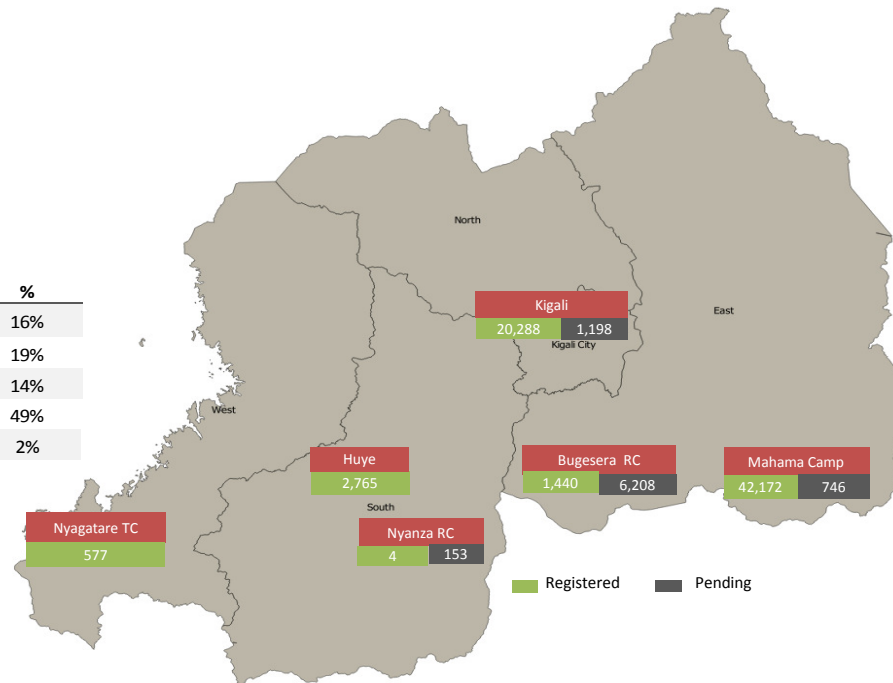

Daily Statistics

Registered on 26 August 2015	
Mahama	814
Bugesera	-
Nyagatare	-
Total	814

Camp / Reception Centre Population		
Bugesera*	7,648	2,549
Nyanza*	157	60
Nyagatare**	577	214
Mahama**	42,918	17,718
Kigali	21,486	8,875
Huye	2,765	872
Total	75,551	30,288

Total Arrivals

Bugesera Arrivals

75,551	Total
67,246	Registered
8,305	Pending

Nyanza Arrivals : 5 Rusizi Arrivals: 0 Mahama Arrivals : 116

Area of Origin	Count
Kirundo	29,375
Bujumbura	23,165
Muyinga	5,016
Ngozi	2,462
Karuzi	1,013
Kayanza	697
Cibitoke	472
Bubanza	375
Gitega	344
Mwaro	323
Others	4,004
Total	67,246

Age Cohort	Female	Male	Total	%
0 - 4 years	5,372	5,555	10,927	16%
5 - 11 years	6,354	6,272	12,626	19%
12 - 17 years	4,615	4,719	9,334	14%
18 - 59 years	17,269	15,935	33,204	49%
60 + years	845	310	1,155	2%
Total	34,455	32,791	67,246	

*Source: MIDIMAR Camp Manager

** Figures represent where individuals were registered but not necessarily their current physical location. Individuals pending in Bugesera have undergone level 1 biometric registration