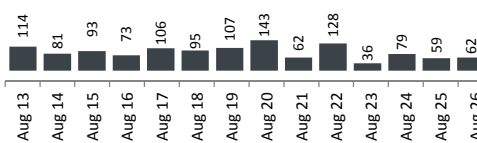

Daily Statistics

Registered on 26 August 2015	
Mahama	814
Bugesera	-
Nyagatare	-
Total	814

Camp / Reception Centre Population		
Bugesera*	7,648	2,549
Nyanza*	157	60
Nyagatare**	577	214
Mahama**	42,918	17,718
Kigali	21,486	8,875
Huye	2,765	872
Total	75,551	30,288

Total Arrivals

Bugesera Arrivals

75,551	Total
67,246	Registered
8,305	Pending

Nyanza Arrivals : 5 Rusizi Arrivals: 0 Mahama Arrivals : 116

Area of Origin	Count
Kirundo	29,375
Bujumbura	23,165
Muyinga	5,016
Ngozi	2,462
Karuzi	1,013
Kayanza	697
Cibitoke	472
Bubanza	375
Gitega	344
Mwaro	323
Others	4,004
Total	67,246