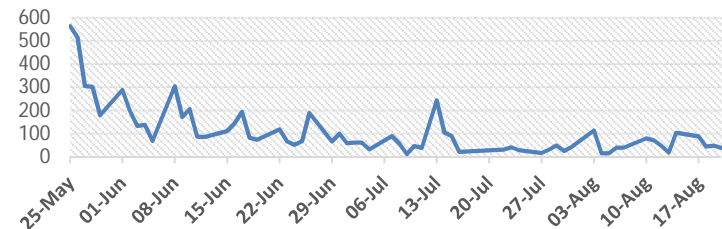

Total

Pre 01 January 2015

Post 01 January 2015

Grand Total

Registered :13,493 | Unregistered: 201 *

Key Statistics for (Post 01 January 2015)

Age and Gender Breakdown

Daily trend of new arrivals since late May 2015