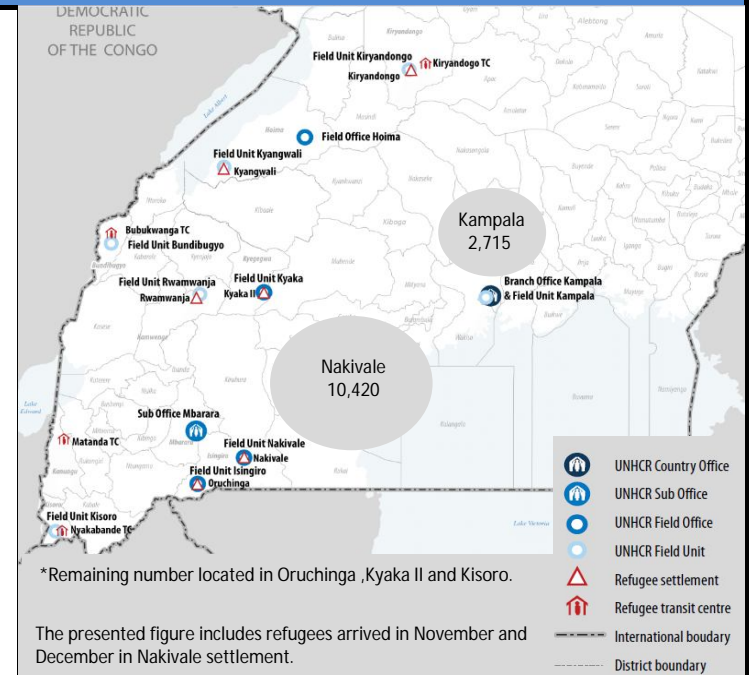

Total

Pre 01 January 2015

Post 01 January 2015

Grand Total

Registered :13,493 | Unregistered: 201 *

Key Statistics for (Post 01 January 2015)

Age and Gender Breakdown

Daily trend of new arrivals since late May 2015

* Registered : person of concern who went through level 1/ level 2 registration with government , Unregistered : new arrivals pending registration

Source : Government (OPM) , Refugee Information Management System (RIMS)