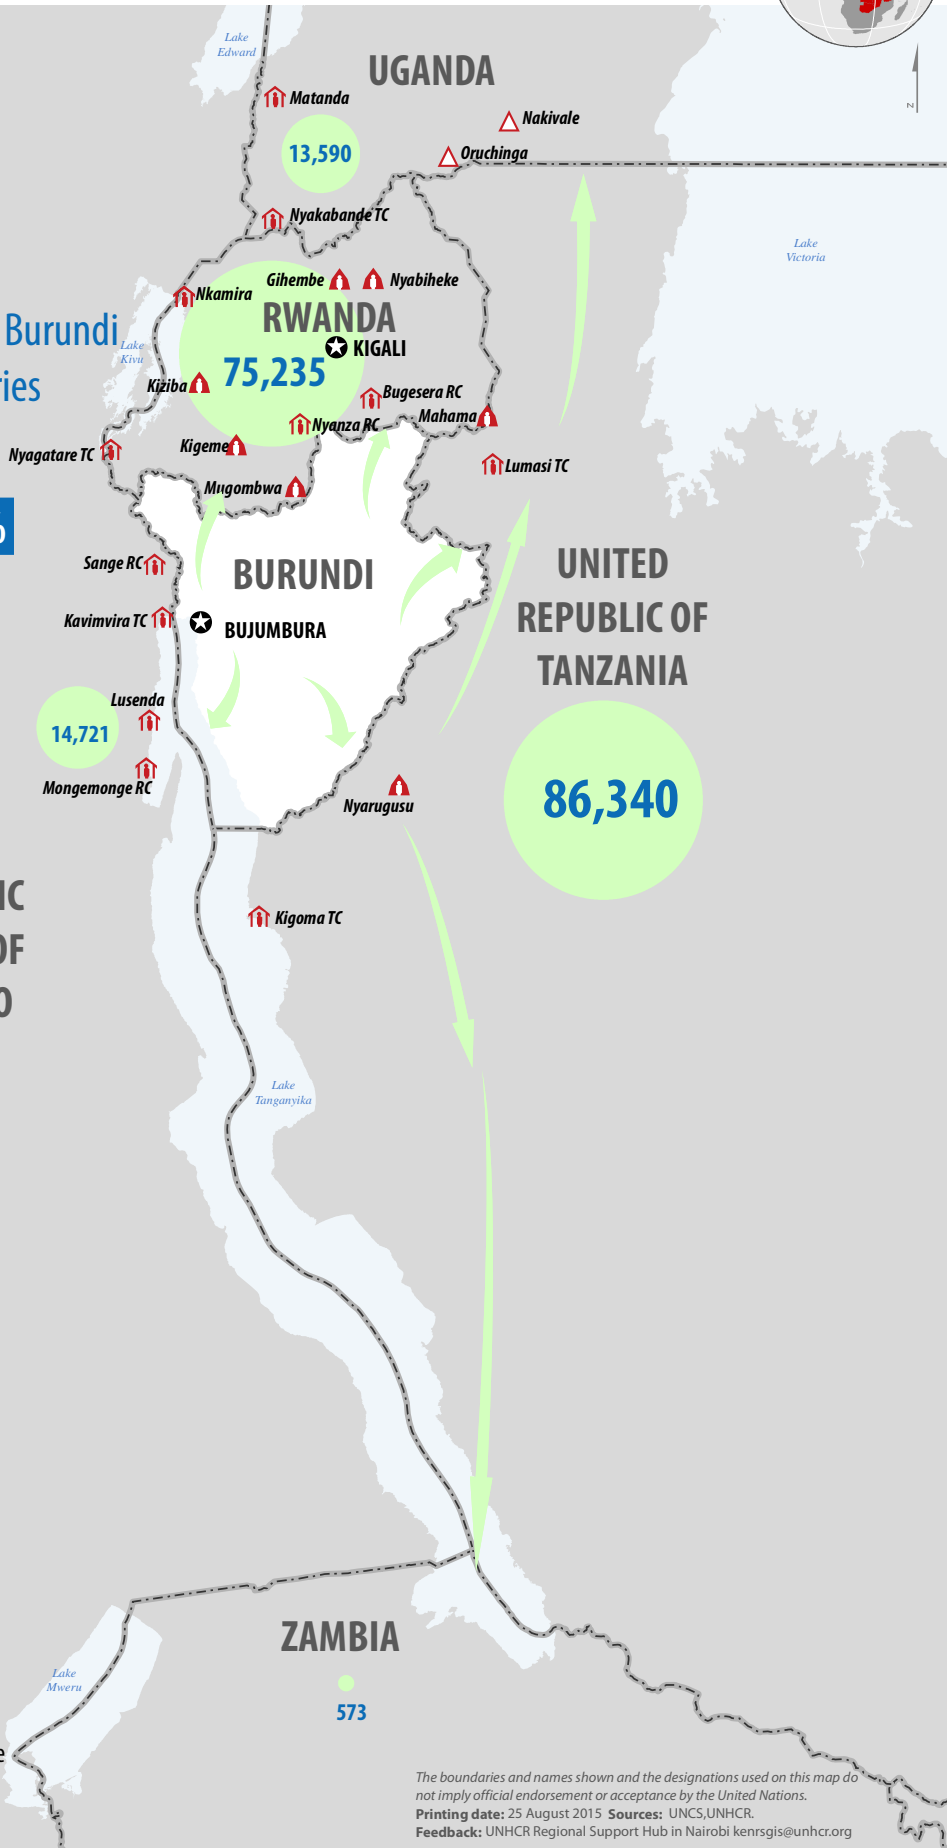

190,459

newly arrived refugees from Burundi
in neighbouring countries

LEGEND

-  Capital city
 -  Refugee camp
 -  Refugee settlement
 -  Refugee reception centre/ transit centre
 -  New arrivals from Burundi
 -  International boundary
- 10km