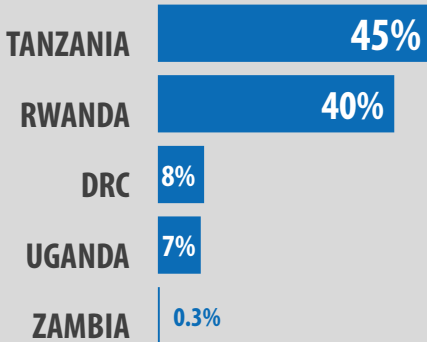

190,459

newly arrived refugees from Burundi
in neighbouring countries

LEGEND

-  Capital city
 -  Refugee camp
 -  Refugee settlement
 -  Refugee reception centre/ transit centre
 -  New arrivals from Burundi
 -  International boundary
- 10km