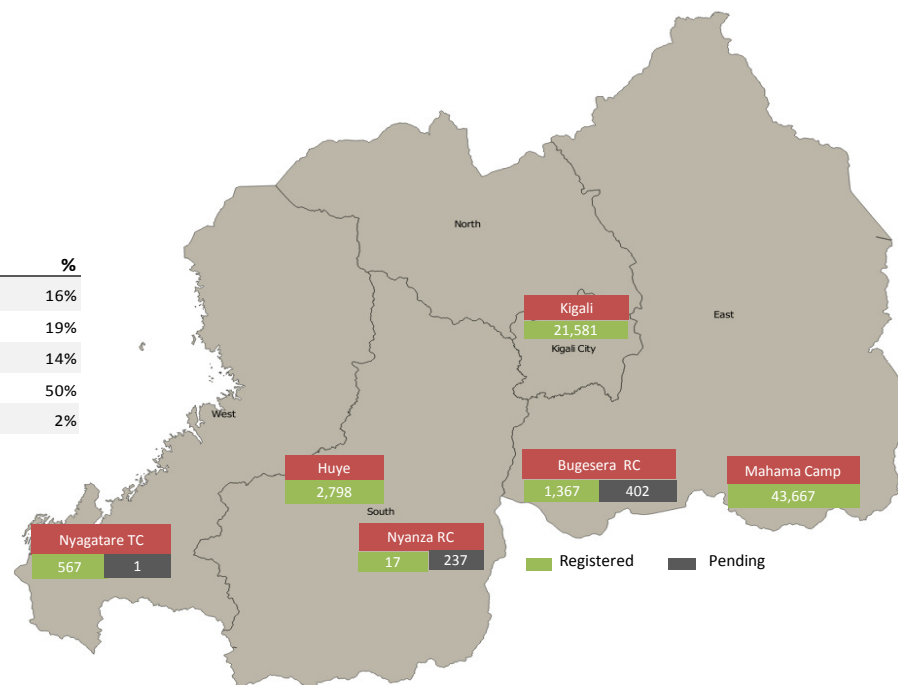

Daily Statistics

Registered on 13 September 2015 

Mahama	-
Kigali	-
Nyagatare	-
Total	-

Camp / Reception Centre Population 

Bugesera**	1,769	976
Nyanza*	254	123
Nyagatare**	568	235
Mahama**	43,667	18,095
Kigali	21,581	9,017
Huye	2,798	880
Total	70,637	29,326

Total Arrivals

Bugesera Arrivals

	70,637	Total
	69,997	Registered L2
	640	Registered L1

Nyanza Arrivals : 2 Mahama Arrivals : 0 Rusizi Arrivals : 0

Daily Registration Trends

Area of Origin	
Kirundo	30,245
Bujumbura	24,610
Muyinga	5,175
Ngozi	2522
Karuzi	1,082
Kayanza	725
Cibitoke	481
Bubanza	390
Gitega	371
Mwaro	325
Others	4,071
Total	69,997

Age Cohort	Female	Male	Total	%
0 - 4 years	5,544	5,765	11,309	16%
5 - 11 years	6,546	6,511	13,057	19%
12 - 17 years	4,726	4,864	9,590	14%
18 - 59 years	17,921	16,787	34,708	50%
60 + years	922	411	1,333	2%
Total	35,659	34,338	69,997	

*Source: MIDIMAR Camp Manager

** Figures represent where individuals were registered but not necessarily their current physical location. Individuals in Bugesera and Nyanza RCs have undergone level 1 biometric registration