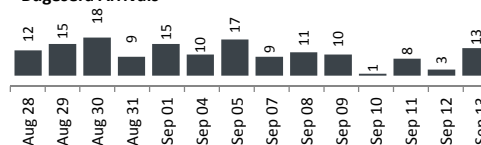

Daily Statistics

Registered on 13 September 2015 

Mahama	-
Kigali	-
Nyagatare	-
Total	-

Camp / Reception Centre Population 

Bugesera**	1,769	976
Nyanza*	254	123
Nyagatare**	568	235
Mahama**	43,667	18,095
Kigali	21,581	9,017
Huye	2,798	880
Total	70,637	29,326

Total Arrivals

Bugesera Arrivals

	70,637	Total
	69,997	Registered L2
	640	Registered L1

Nyanza Arrivals : 2 Mahama Arrivals : 0 Rusizi Arrivals : 0

Daily Registration Trends

Area of Origin	
Kirundo	30,245
Bujumbura	24,610
Muyinga	5,175
Ngozi	2522
Karuzi	1,082
Kayanza	725
Cibitoke	481
Bubanza	390
Gitega	371
Mwaro	325
Others	4,071
Total	69,997

Age Cohort	Female	Male	Total	%
0 - 4 years	5,544	5,765	11,309	16%
5 - 11 years	6,546	6,511	13,057	19%
12 - 17 years	4,726	4,864	9,590	14%
18 - 59 years	17,921	16,787	34,708	50%
60 + years	922	411	1,333	2%
Total	35,659	34,338	69,997	