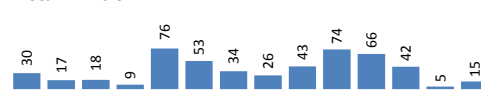

Daily Statistics

Registered on 13 September 2015 

Mahama	-
Kigali	-
Nyagatare	-
Total	-

Camp / Reception Centre Population 

Bugesera**	1,769	976
Nyanza*	254	123
Nyagatare**	568	235
Mahama**	43,667	18,095
Kigali	21,581	9,017
Huye	2,798	880
Total	70,637	29,326

Total Arrivals

Bugesera Arrivals

	70,637	Total
	69,997	Registered L2
	640	Registered L1

Nyanza Arrivals : 2 Mahama Arrivals : 0 Rusizi Arrivals : 0

Daily Registration Trends

Area of Origin	
Kirundo	30,245
Bujumbura	24,610
Muyinga	5,175
Ngozi	2522
Karuzi	1,082
Kayanza	725
Cibitoke	481
Bubanza	390
Gitega	371
Mwaro	325
Others	4,071
Total	69,997