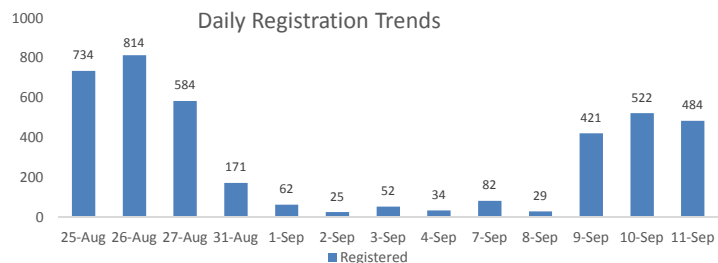

Total Arrivals

Bugesera Arrivals

	70,637	Total
	69,997	Registered L2
	640	Registered L1

Nyanza Arrivals : 2 Mahama Arrivals : 0 Rusizi Arrivals : 0

Daily Registration Trends

Area of Origin	
Kirundo	30,245
Bujumbura	24,610
Muyinga	5,175
Ngozi	2522
Karuzi	1,082
Kayanza	725
Cibitoke	481
Bubanza	390
Gitega	371
Mwaro	325
Others	4,071
Total	69,997

Age Cohort	Female	Male	Total	%
0 - 4 years	5,544	5,765	11,309	16%
5 - 11 years	6,546	6,511	13,057	19%
12 - 17 years	4,726	4,864	9,590	14%
18 - 59 years	17,921	16,787	34,708	50%
60 + years	922	411	1,333	2%
Total	35,659	34,338	69,997	