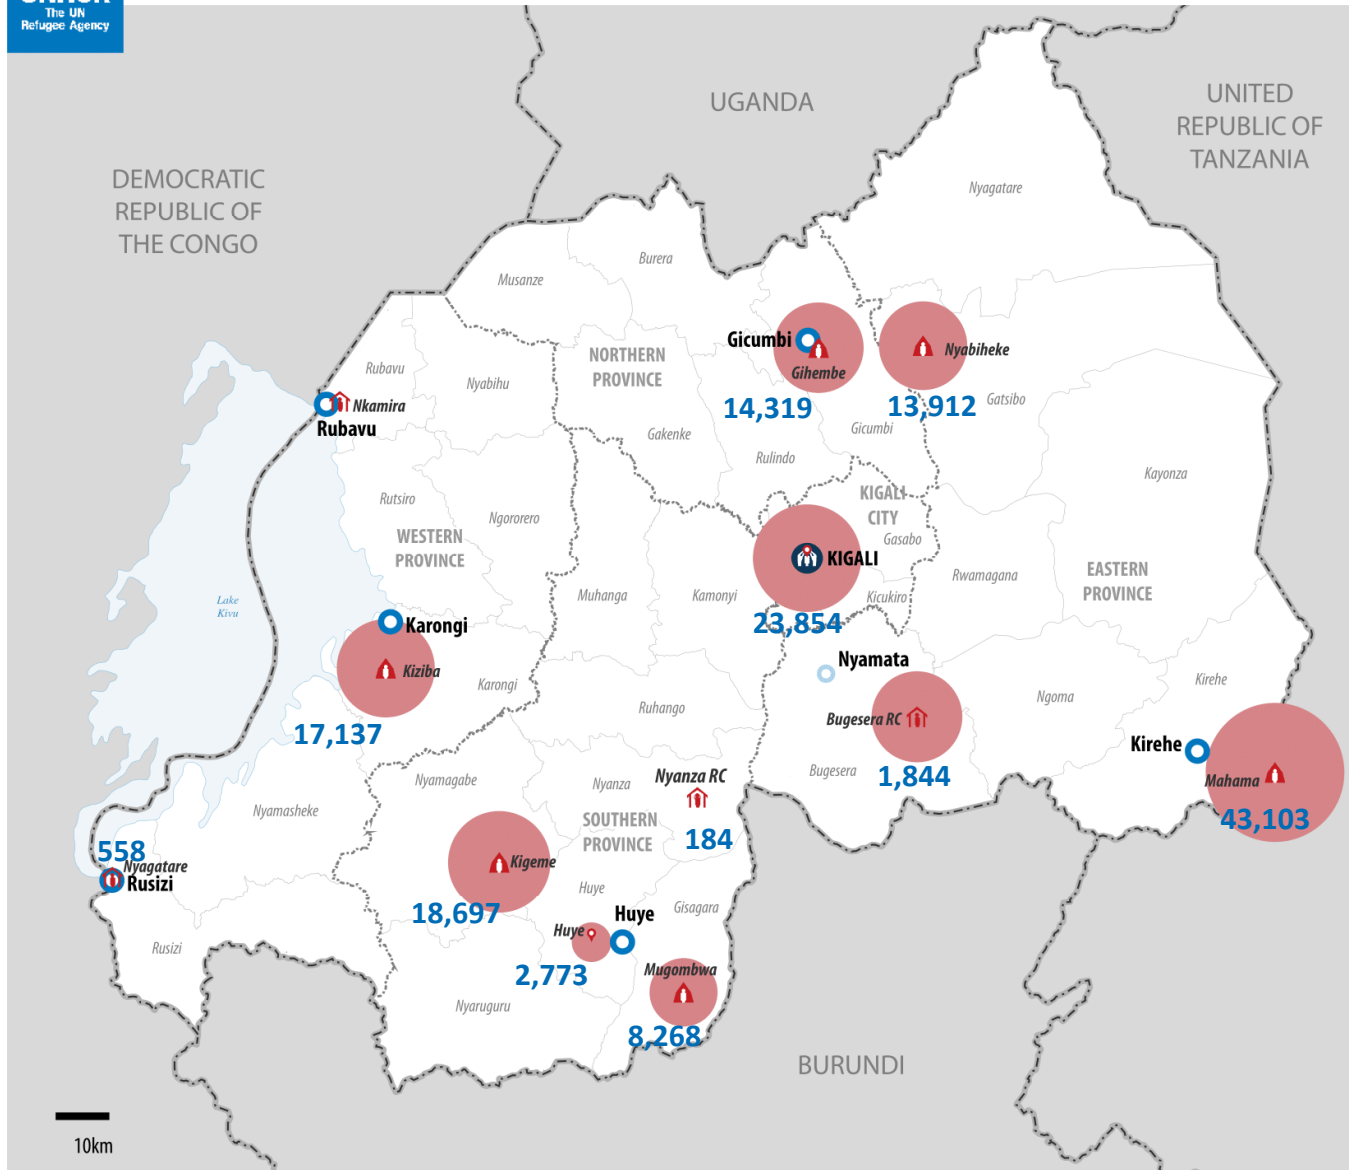

RWANDA: Population of concern to UNHCR | As of 31st August 2015

Key figures

144,649

Total population of Concern

50% From Democratic Republic of the Congo

49% From Burundi

1% Other nationalities

Age breakdown

LEGEND

- UNHCR Country Office
- UNHCR Field Office
- Refugee camp
- Refugee transit centre
- Returnee transit centre
- Refugee urban location
- International boundary
- Province boundary
- District boundary