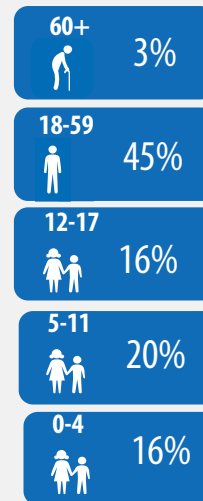

RWANDA: Population of concern to UNHCR | As of 31st August 2015

Key figures

144,649

Total population of Concern

50% From Democratic Republic of the Congo

49% From Burundi

1% Other nationalities

Age breakdown