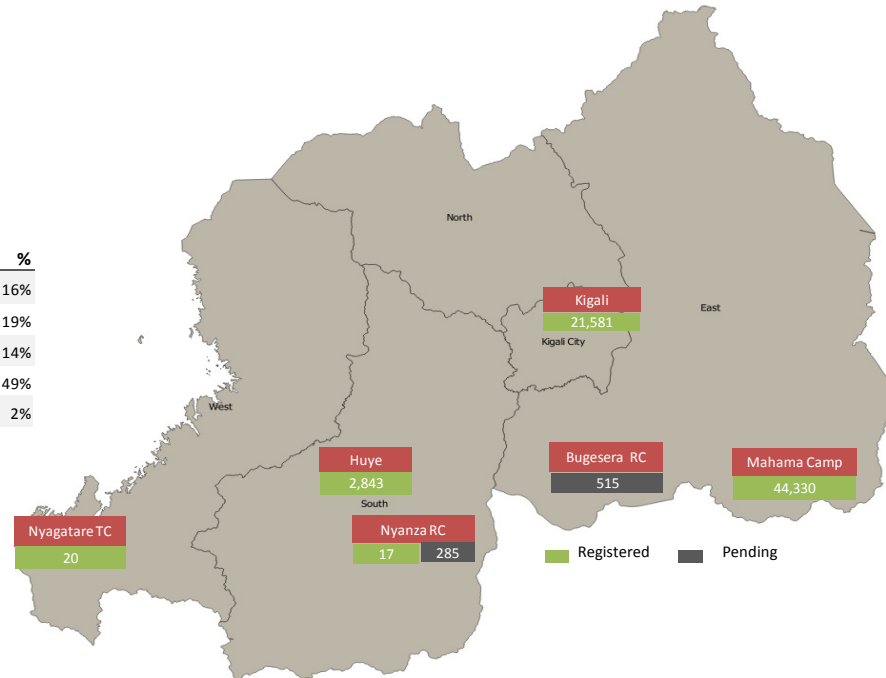

Total Arrivals

Bugesera Arrivals

	<b>69,591</b>	<b>Total Active Refugees</b>
	68,791	Registered L2
	800	Registered L1
	6,475	Temporarily Inactivated***
	76,066	Active + Inactive Refugees

Nyanza Arrivals : 0 Mahama Arrivals : 40 Rusizi Arrivals : 0

Daily Registration Trends

Area of Origin

Kirundo	30,250
Bujumbura	23,820
Muyinga	5,130
Ngozi	2,552
Karuzi	1,077
Kayanza	719
Cibitoke	478
Bubanza	368
Gitega	369
Mwaro	320
Others	3,708
<b>Total</b>	<b>68,791</b>

Age Cohort

Age Cohort	Female	Male	Total	%
0 - 4 years	5,511	5,750	11,261	16%
5 - 11 years	6,543	6,450	12,993	19%
12 - 17 years	4,630	4,777	9,407	14%
18 - 59 years	17,488	16,327	33,815	49%
60 + years	908	407	1,315	2%
<b>Total</b>	<b>35,080</b>	<b>33,711</b>	<b>68,791</b>	

\*Source: MIDIMAR Camp Manager

\*\* Figures represent where individuals were registered but not necessarily their current physical location.

\*\*\* Individuals who left the Reception/Transit centers without authorization and whose whereabouts are unknown.