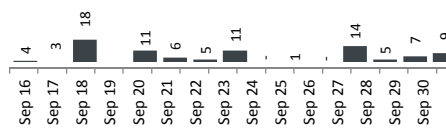

### Daily Statistics

Registered on 01 October 2015 

Mahama	44
Kigali	-
Nyagatare	-
<b>Total</b>	<b>44</b>

Camp / Reception Centre Population 

Bugesera*	515	285
Nyanza*	302	141
Nyagatare**	20	7
Mahama**	44,330	18,078
Kigali	21,581	9,017
Huye	2,843	891
<b>Total</b>	<b>69,591</b>	<b>28,419</b>

Total Arrivals

Bugesera Arrivals

	<b>69,591</b>	<b>Total Active Refugees</b>
	68,791	Registered L2
	800	Registered L1
	6,475	Temporarily Inactivated***
	76,066	Active + Inactive Refugees

Nyanza Arrivals : 0 Mahama Arrivals : 40 Rusizi Arrivals : 0