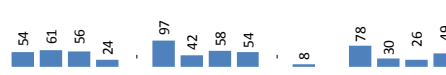

### Daily Statistics

Registered on 01 October 2015 

Mahama	44
Kigali	-
Nyagatare	-
<b>Total</b>	<b>44</b>

Camp / Reception Centre Population 

Bugesera*	515	285
Nyanza*	302	141
Nyagatare**	20	7
Mahama**	44,330	18,078
Kigali	21,581	9,017
Huye	2,843	891
<b>Total</b>	<b>69,591</b>	<b>28,419</b>

Total Arrivals

Bugesera Arrivals

	<b>69,591</b>	<b>Total Active Refugees</b>
	68,791	Registered L2
	800	Registered L1
	6,475	Temporarily Inactivated***
	76,066	Active + Inactive Refugees

Nyanza Arrivals : 0 Mahama Arrivals : 40 Rusizi Arrivals : 0