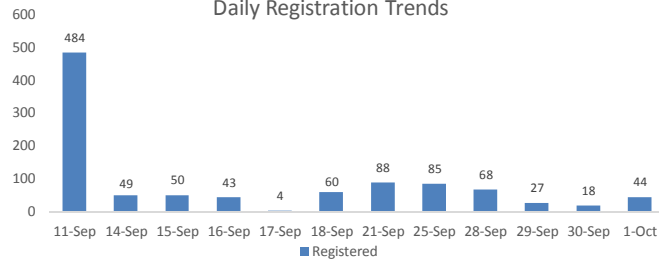

### Daily Statistics

Registered on 01 October 2015 

Mahama	44
Kigali	-
Nyagatare	-
<b>Total</b>	<b>44</b>

Camp / Reception Centre Population 

Bugesera*	515	285
Nyanza*	302	141
Nyagatare**	20	7
Mahama**	44,330	18,078
Kigali	21,581	9,017
Huye	2,843	891
<b>Total</b>	<b>69,591</b>	<b>28,419</b>

Total Arrivals

Bugesera Arrivals

	<b>69,591</b>	<b>Total Active Refugees</b>
	68,791	Registered L2
	800	Registered L1
	6,475	Temporarily Inactivated***
	76,066	Active + Inactive Refugees

Nyanza Arrivals : 0 Mahama Arrivals : 40 Rusizi Arrivals : 0

Daily Registration Trends

Area of Origin

Kirundo	30,250
Bujumbura	23,820
Muyinga	5,130
Ngozi	2,552
Karuzi	1,077
Kayanza	719
Cibitoke	478
Bubanza	368
Gitega	369
Mwaro	320
Others	3,708
<b>Total</b>	<b>68,791</b>