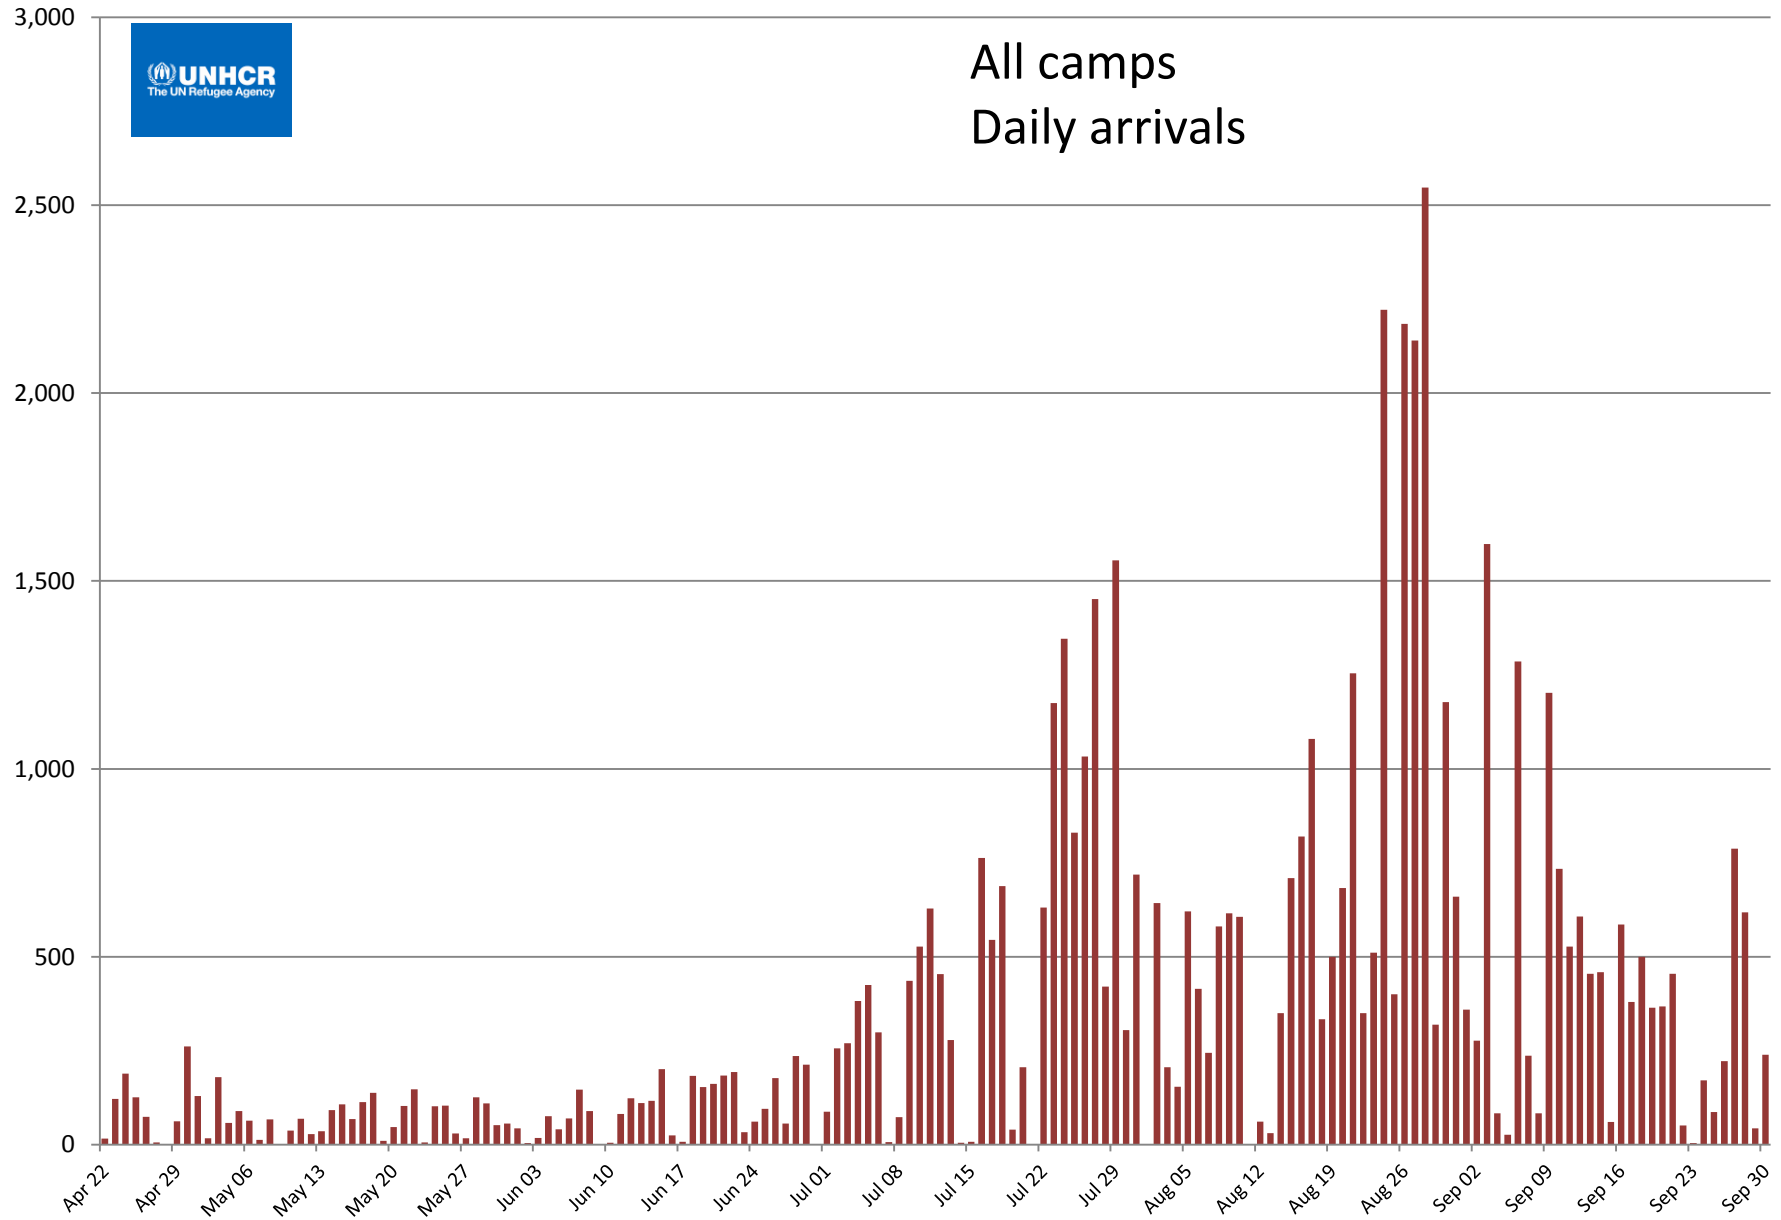

## Daily Update of Syrians Receiving UNHCR Assistance

In Refugee Camps							
	Official Population as of: Sep 29	Arrivals from border	Transfers from (+) or to (-) other camps	Voluntary returns to Syria	Bailed out	Other adjustments*	Official Population as of: Sep 30
Za'atri Refugee Camp	28,942	+239	0	0	0	0	29,181
Cyber City Refugee Camp	412	+0	0	0	0	0	412
King Abdullah Park Refugee Camp	1,011	+0	0	0	0	0	1,011
<b>TOTAL: All refugees in Refugee Camps (A)</b>	30,365	+239	0	0	0	0	<b>30,604</b>

Refugees Outside Camps	
Refugees registered outside camps	50,852
Refugees awaiting registration	+21,565
<b>TOTAL: All refugees outside camps (B)</b>	<b>=72,417</b>

All Refugees	
Refugees in Refugee Camps (A)	<b>30,604</b>
Refugees outside Refugee Camps (B)	<b>+72,417</b>
<b>Syrians Receiving UNHCR</b>	<b>=103,021</b>

# All camps Daily arrivals

## Daily arrivals and cumulative population