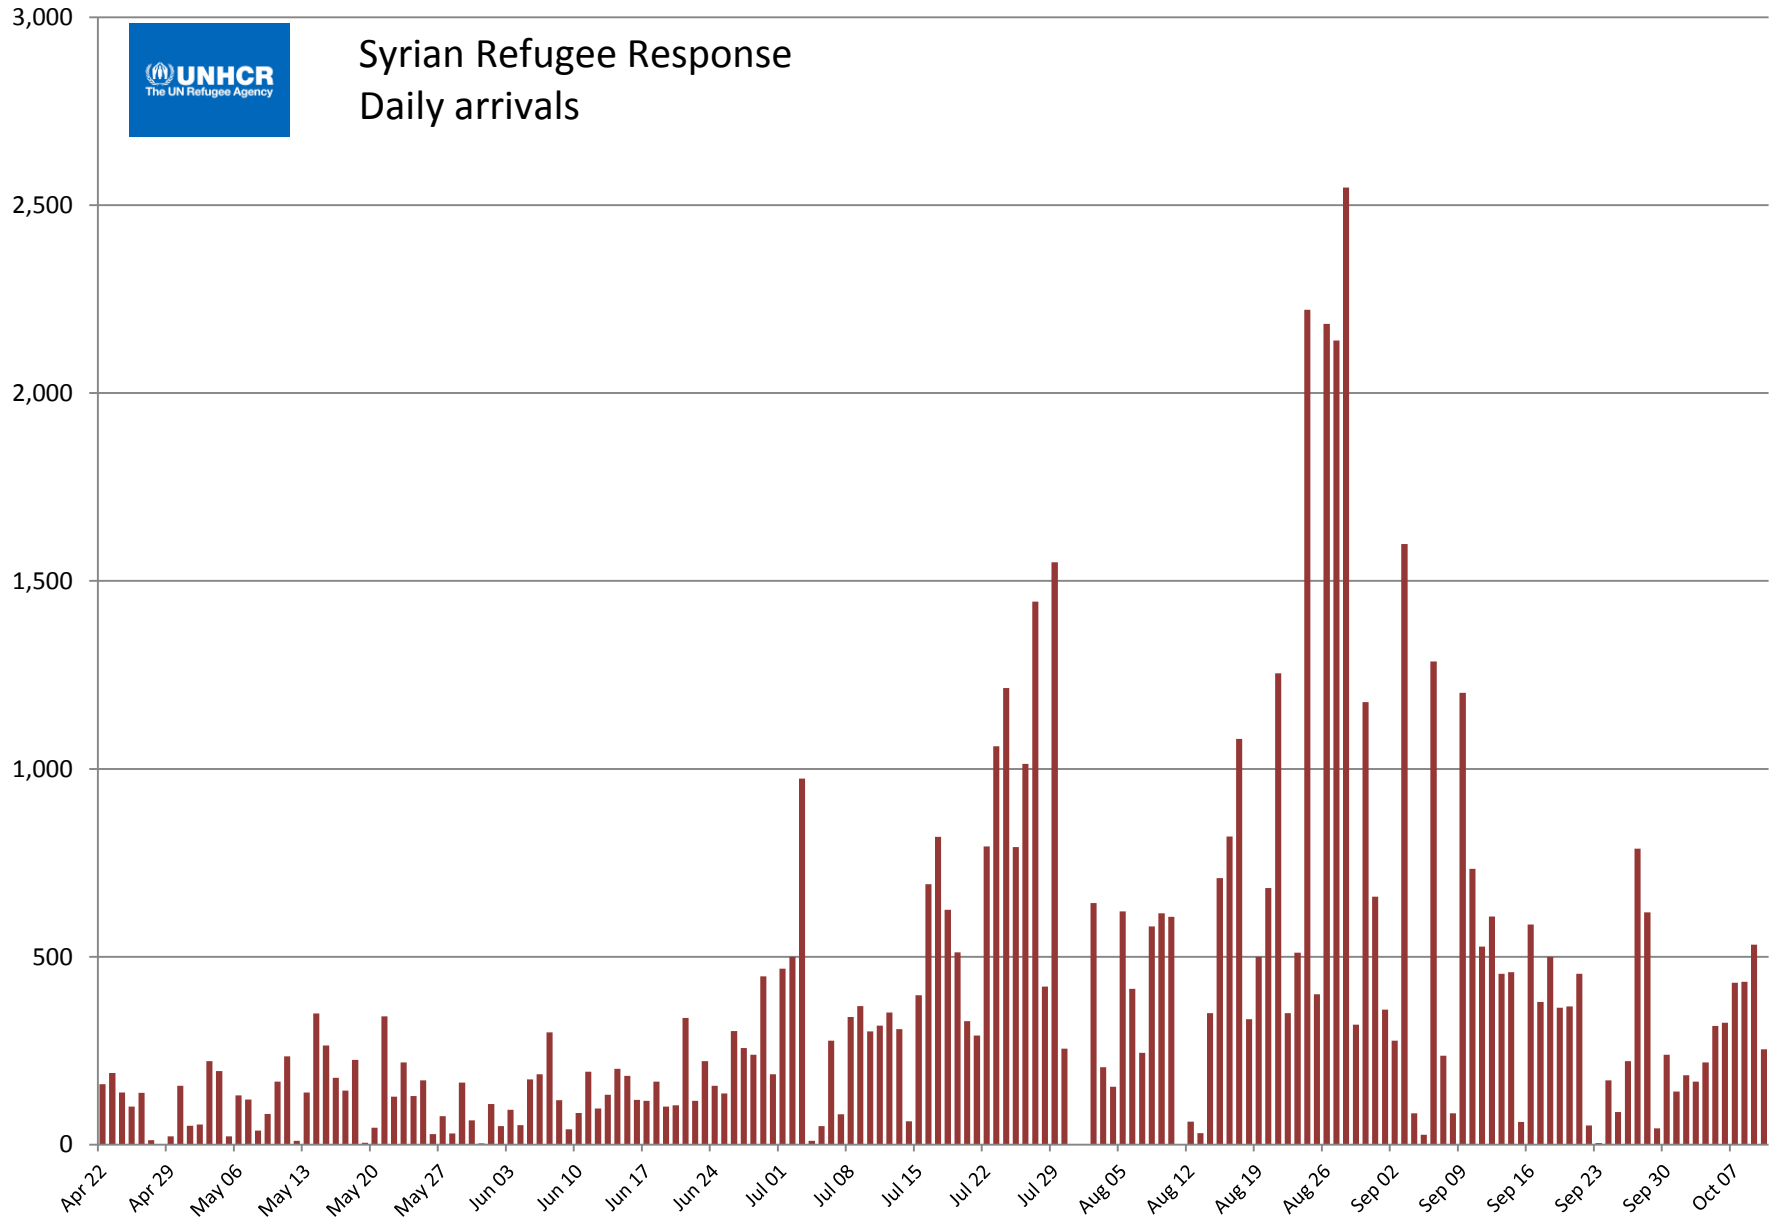

Syrian Refugee Response

Daily arrivals

Date	Arrivals
Monday Jul 30, 2012	255
Tuesday Jul 31, 2012	0
Wednesday Aug 01, 2012	0
Thursday Aug 02, 2012	643
Friday Aug 03, 2012	206
Saturday Aug 04, 2012	154
Sunday Aug 05, 2012	621
Monday Aug 06, 2012	415
Tuesday Aug 07, 2012	244
Wednesday Aug 08, 2012	581
Thursday Aug 09, 2012	616
Friday Aug 10, 2012	606
Sunday Aug 12, 2012	61
Monday Aug 13, 2012	31
Tuesday Aug 14, 2012	350
Wednesday Aug 15, 2012	709
Thursday Aug 16, 2012	820
Friday Aug 17, 2012	1,080
Saturday Aug 18, 2012	334
Sunday Aug 19, 2012	500
Monday Aug 20, 2012	683
Tuesday Aug 21, 2012	1,254
Wednesday Aug 22, 2012	350
Thursday Aug 23, 2012	511
Friday Aug 24, 2012	2,222
Saturday Aug 25, 2012	400
Sunday Aug 26, 2012	2,184
Monday Aug 27, 2012	2,140
Tuesday Aug 28, 2012	2,547
Wednesday Aug 29, 2012	319
Thursday Aug 30, 2012	1,178
Friday Aug 31, 2012	660
Saturday Sep 01, 2012	359
Sunday Sep 02, 2012	277
Monday Sep 03, 2012	1,598
Tuesday Sep 04, 2012	83
Wednesday Sep 05, 2012	26
Thursday Sep 06, 2012	1,286
Friday Sep 07, 2012	237
Saturday Sep 08, 2012	83
Sunday Sep 09, 2012	1,202
Monday Sep 10, 2012	734
Tuesday Sep 11, 2012	527
Wednesday Sep 12, 2012	607
Thursday Sep 13, 2012	455
Friday Sep 14, 2012	459
Saturday Sep 15, 2012	60
Sunday Sep 16, 2012	586
Monday Sep 17, 2012	380
Tuesday Sep 18, 2012	500
Wednesday Sep 19, 2012	364
Thursday Sep 20, 2012	368
Friday Sep 21, 2012	455
Saturday Sep 22, 2012	51

Sunday Sep 23, 2012	4
Monday Sep 24, 2012	171
Tuesday Sep 25, 2012	87
Wednesday Sep 26, 2012	222
Thursday Sep 27, 2012	788
Friday Sep 28, 2012	618
Saturday Sep 29, 2012	43
Sunday Sep 30, 2012	239
Monday Oct 01, 2012	141
Tuesday Oct 02, 2012	185
Wednesday Oct 03, 2012	168
Thursday Oct 04, 2012	219
Friday Oct 05, 2012	316
Saturday Oct 06, 2012	324
Sunday Oct 07, 2012	431
Monday Oct 08, 2012	433
Tuesday Oct 09, 2012	532
Wednesday Oct 10, 2012	254
Thursday Oct 11, 2012	395