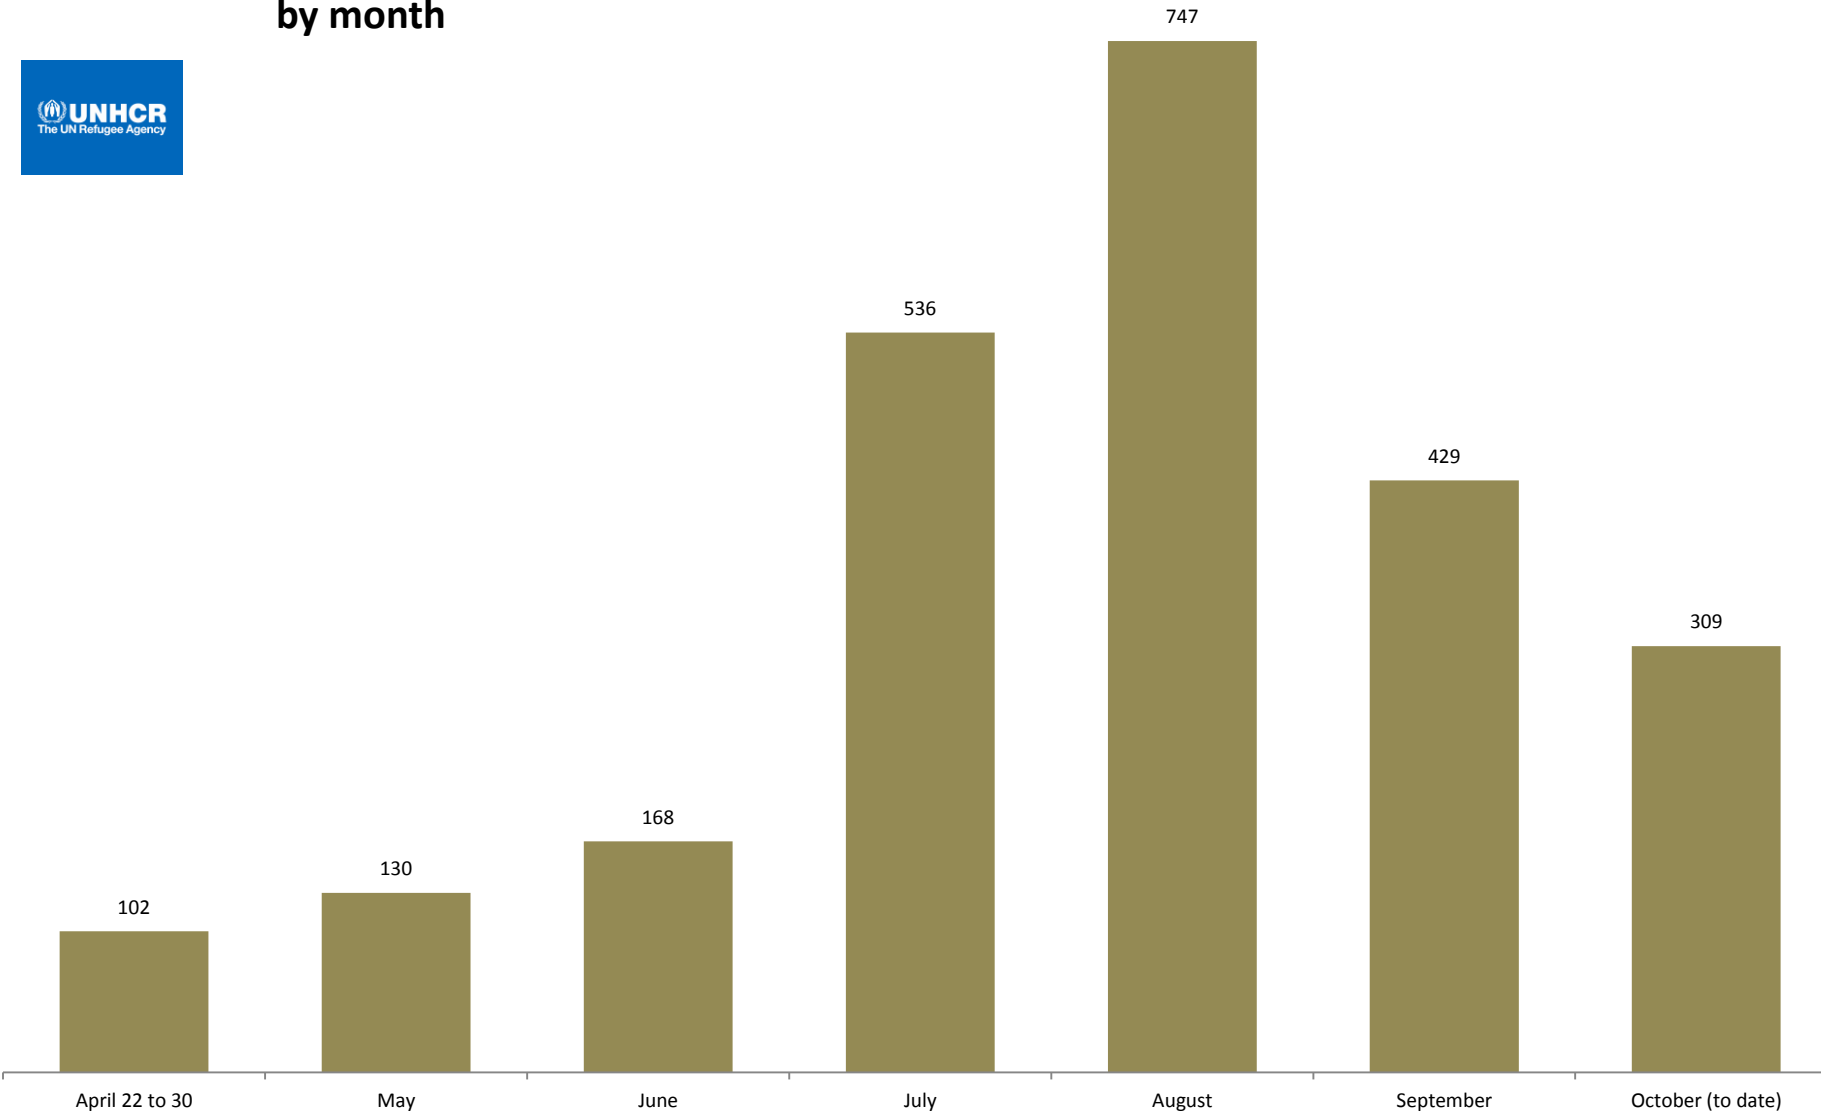

Comparison of nightly arrivals by month