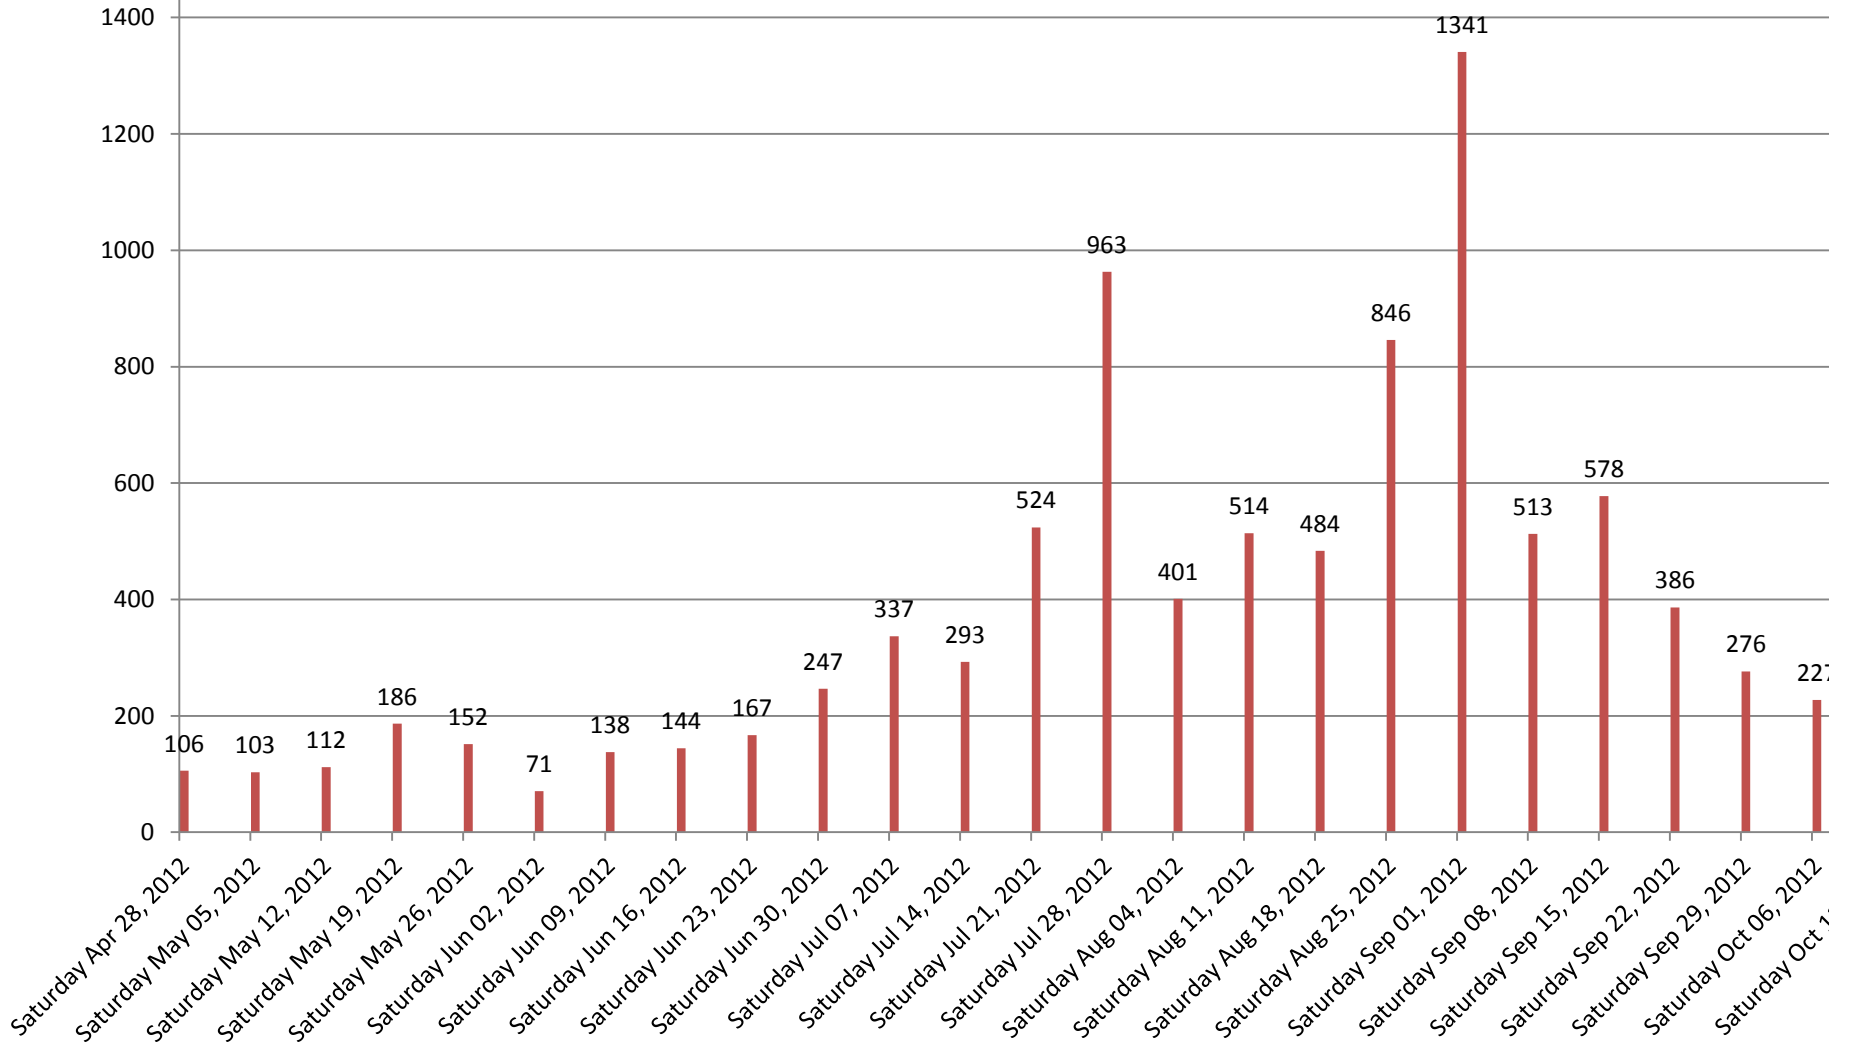

Sunday Sep 23, 2012	4
Monday Sep 24, 2012	171
Tuesday Sep 25, 2012	87
Wednesday Sep 26, 2012	222
Thursday Sep 27, 2012	788
Friday Sep 28, 2012	618
Saturday Sep 29, 2012	43
Sunday Sep 30, 2012	239
Monday Oct 01, 2012	141
Tuesday Oct 02, 2012	185
Wednesday Oct 03, 2012	168
Thursday Oct 04, 2012	219
Friday Oct 05, 2012	316
Saturday Oct 06, 2012	324
Sunday Oct 07, 2012	431
Monday Oct 08, 2012	433
Tuesday Oct 09, 2012	532
Wednesday Oct 10, 2012	254
Thursday Oct 11, 2012	395

Average daily arrivals by week

Data are for weeks ending on stated date