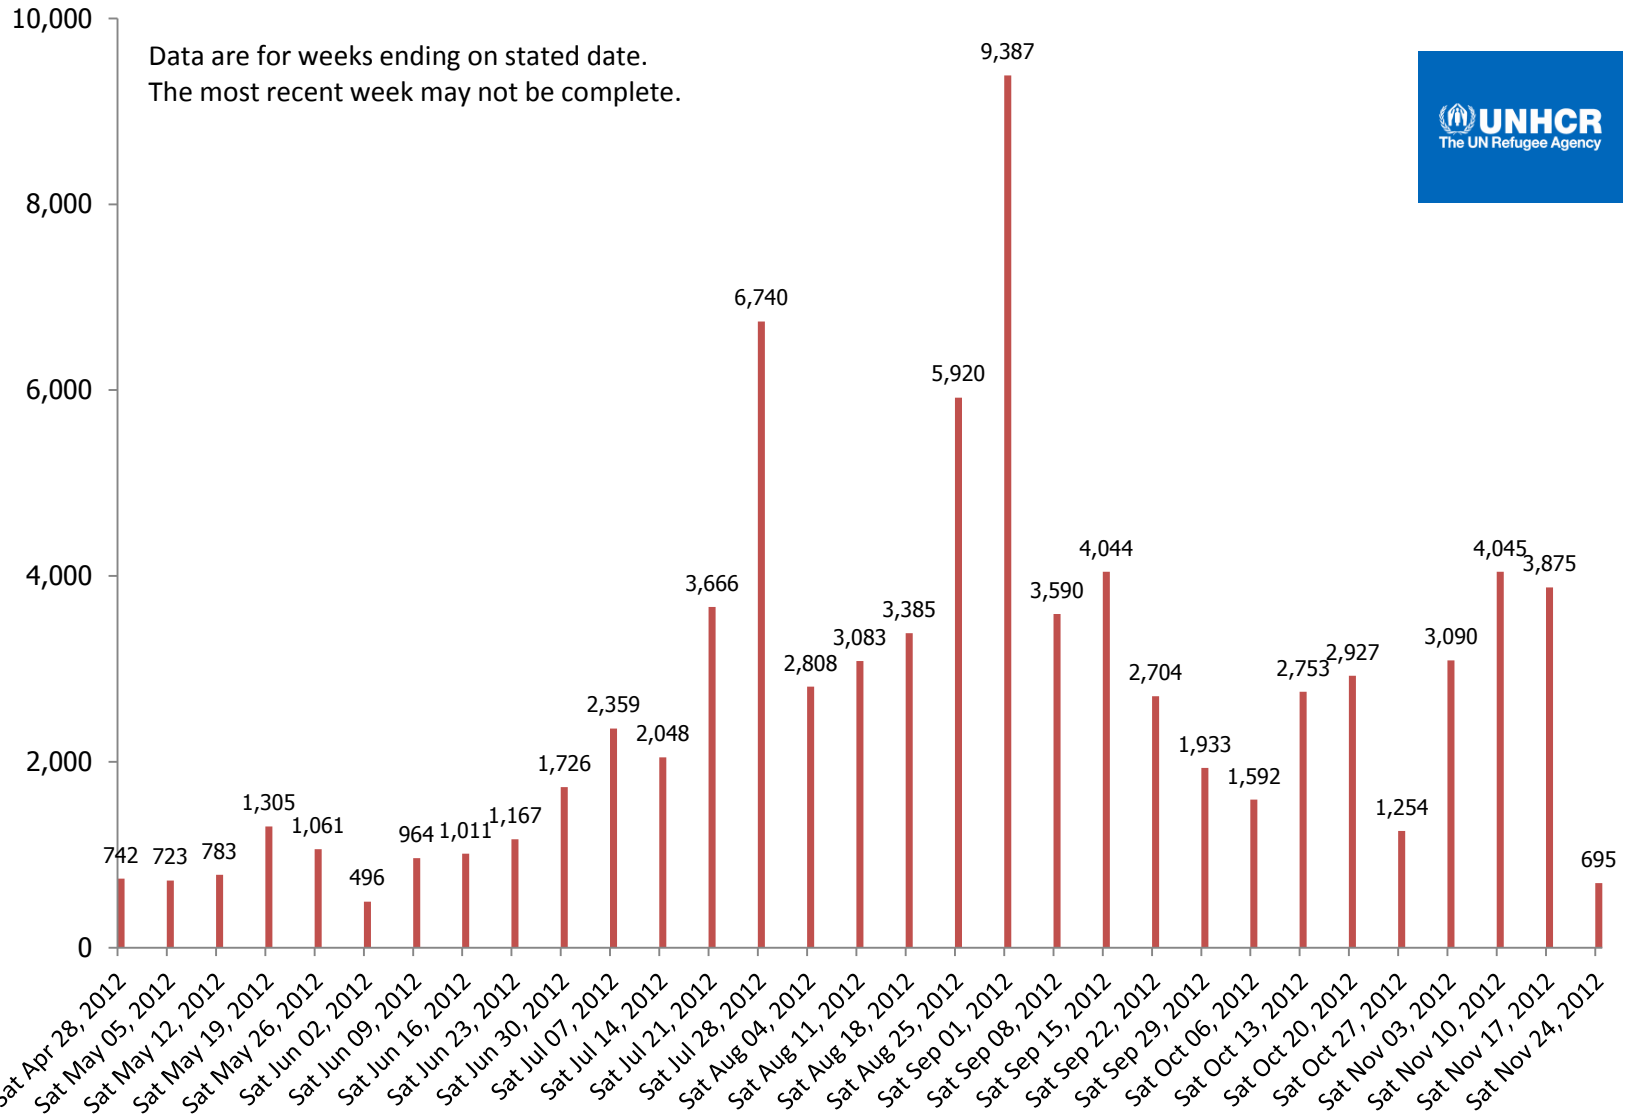

Syrian Refugee Response Daily arrivals

Monthly arrivals

Weekly arrivals

Comparison of weeknight arrivals rates (since April 22)