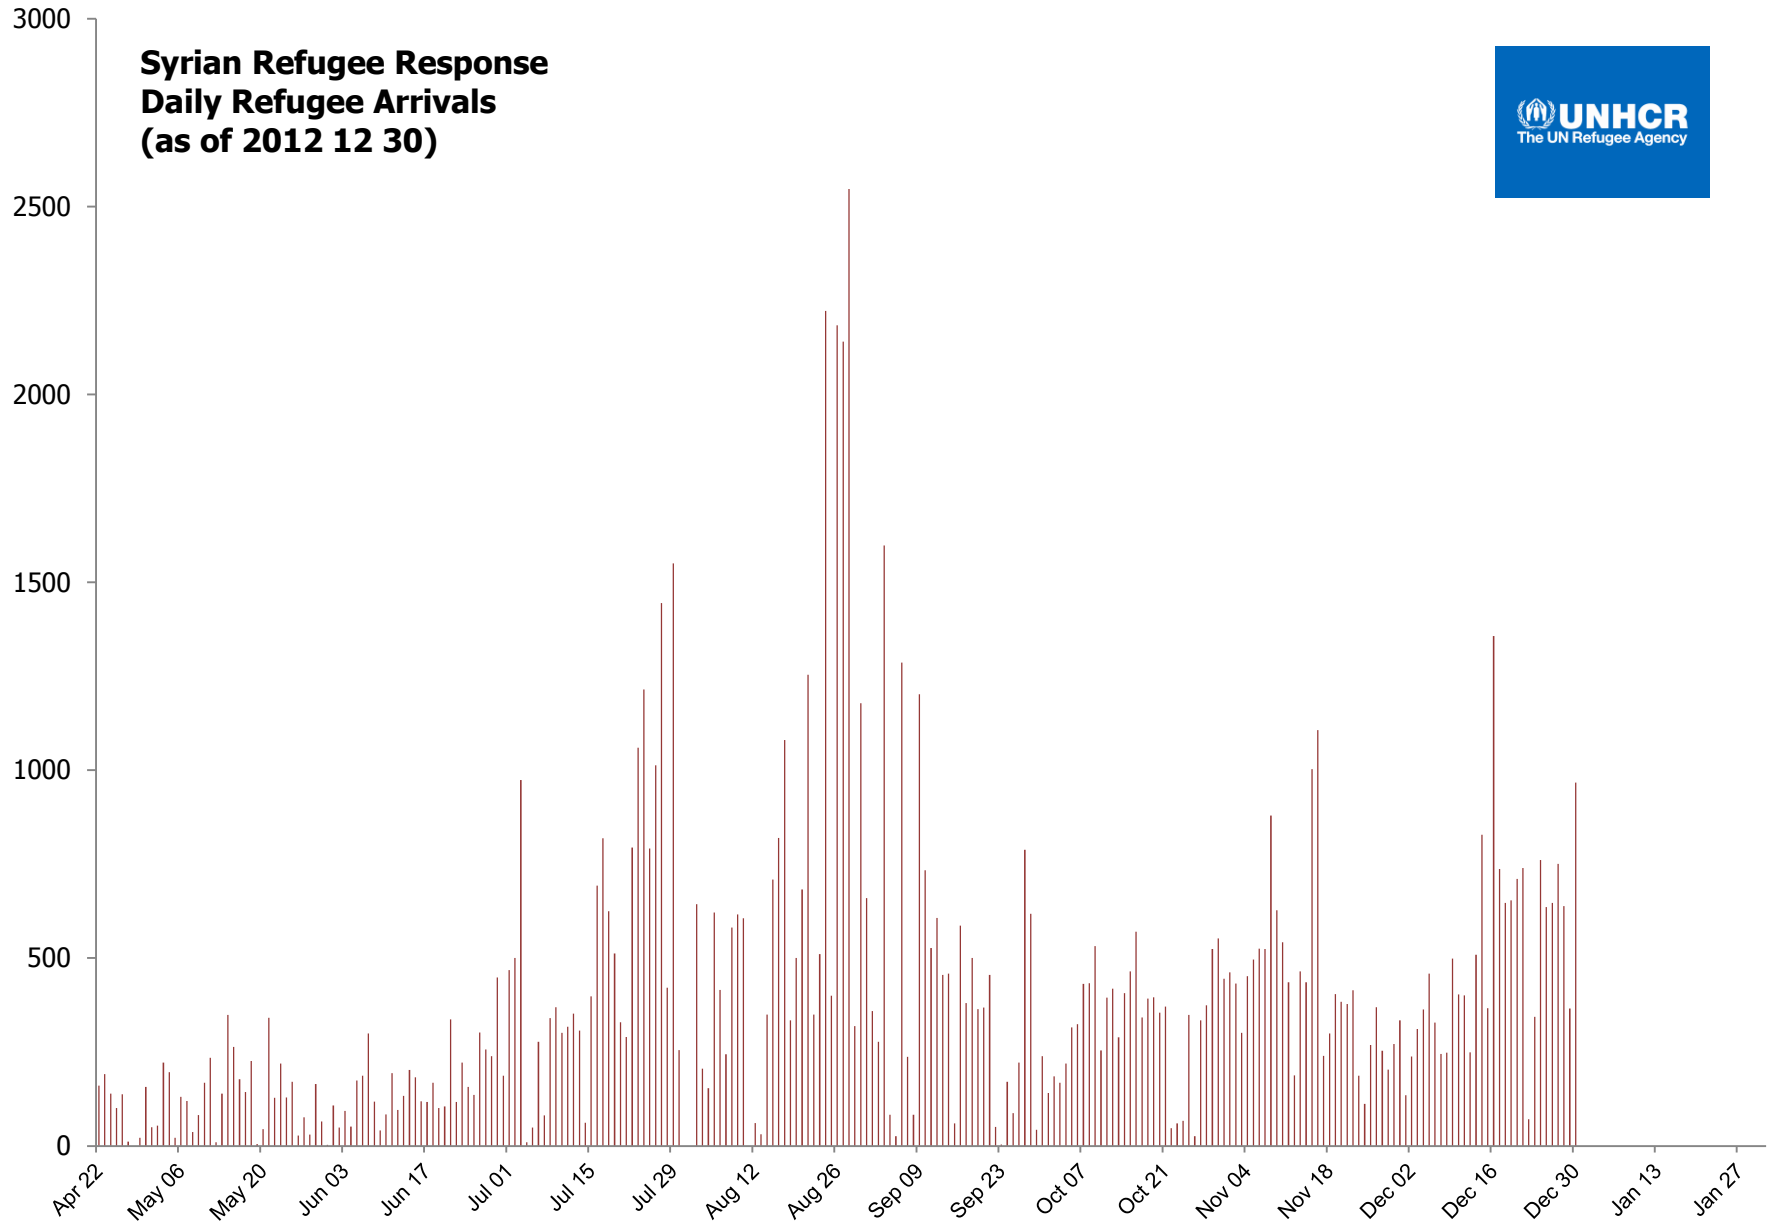

**Syrian Refugee Response
Daily Refugee Arrivals
(as of 2012 12 30)**

Syrian Refugee Response Weekly Refugee Arrivals (as of 2012 12 30)

Data are for weeks ending on stated date.
The most recent week may not be complete.

**Syrian Refugee Response
Monthly Refugee Arrivals
(as of 2012 12 30)**