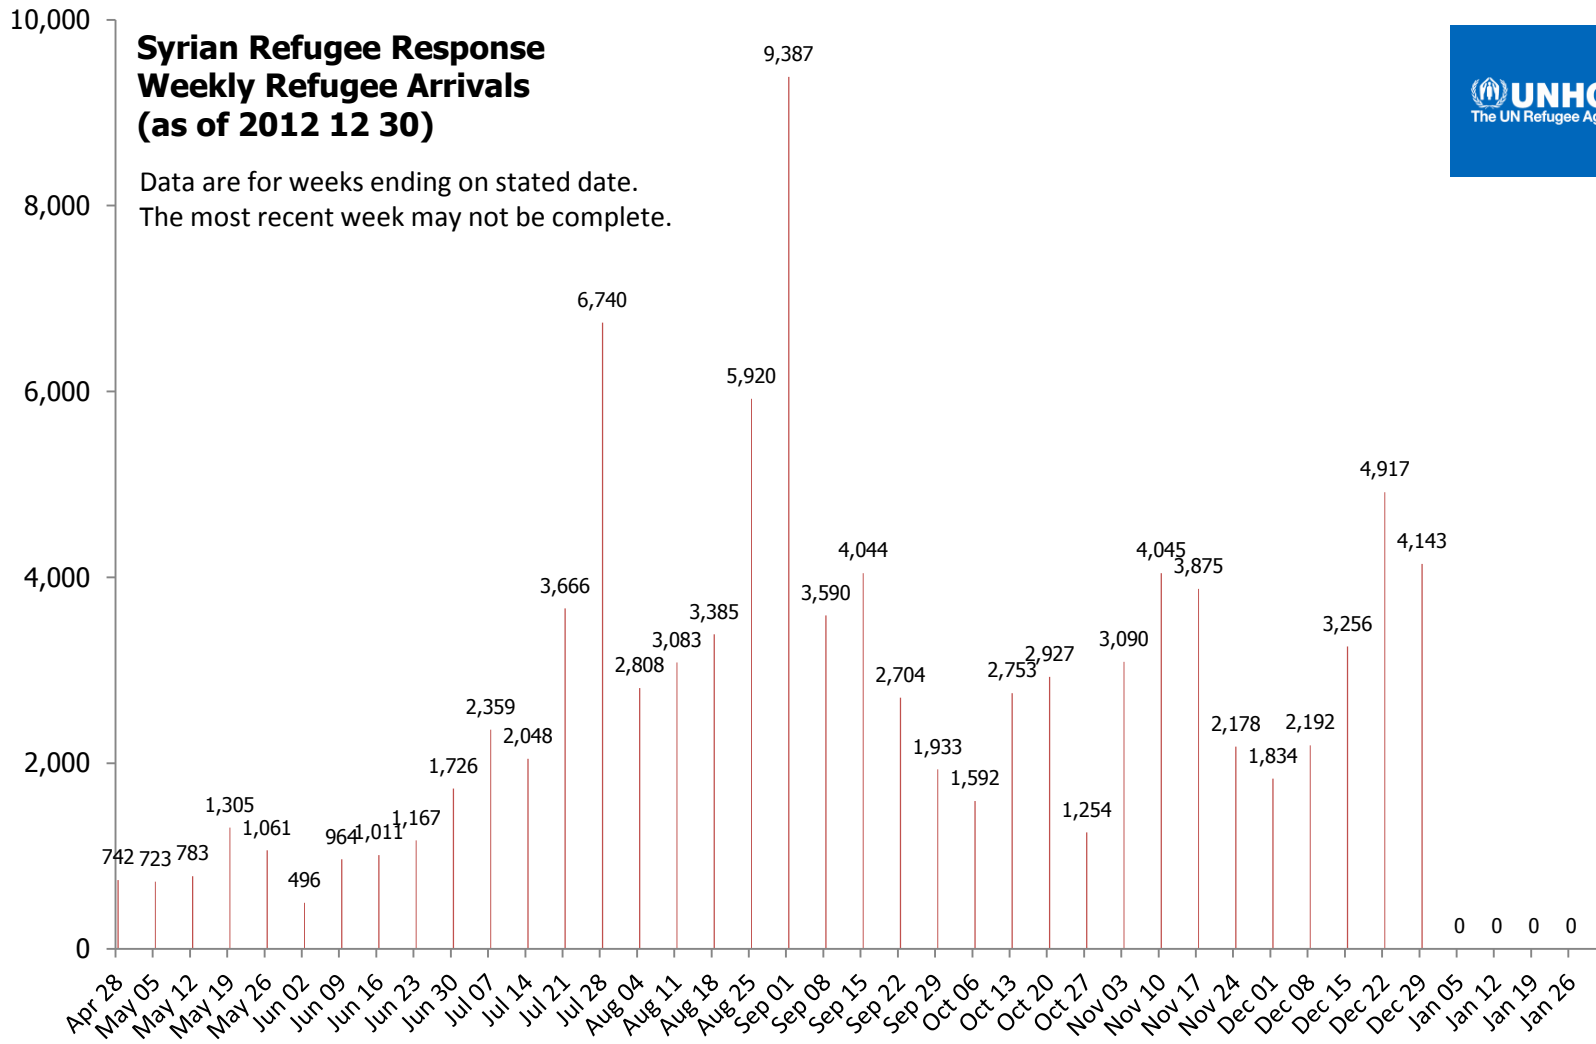

**Syrian Refugee Response
Daily Refugee Arrivals
(as of 2012 12 30)**

Syrian Refugee Response Weekly Refugee Arrivals (as of 2012 12 30)

Data are for weeks ending on stated date.
The most recent week may not be complete.

**Syrian Refugee Response
Monthly Refugee Arrivals
(as of 2012 12 30)**