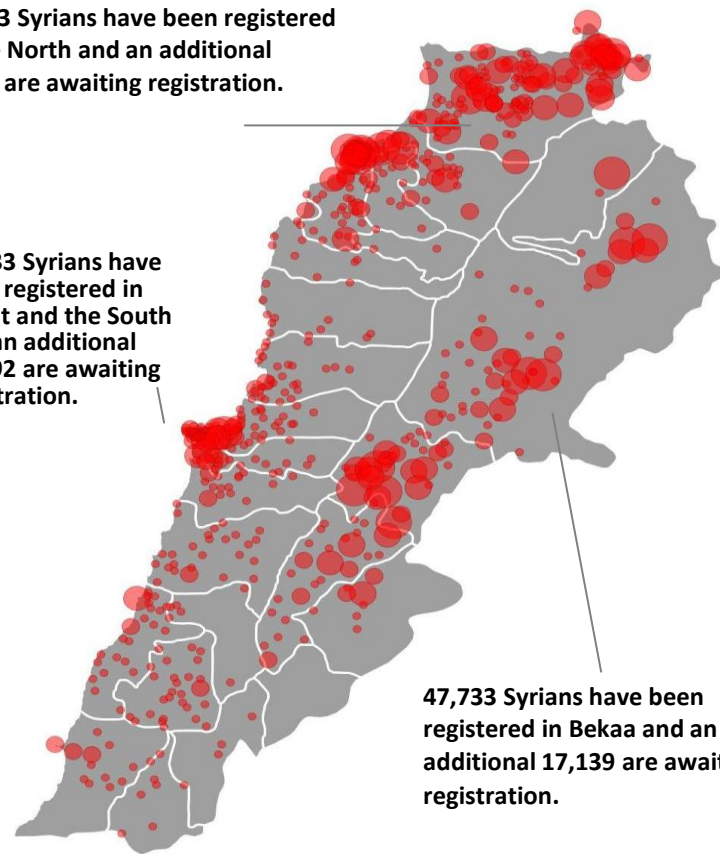

## UNHCR Registered

\* An additional 42,279 Syrians have been in contact with UNHCR to be registered, bringing the total number of Syrians to 163,268.

## Demographic Breakdown

## Distribution of Syrians in Lebanon

62,023 Syrians have been registered in the North and an additional 9,248 are awaiting registration.

11,233 Syrians have been registered in Beirut and the South and an additional 15,892 are awaiting registration.

47,733 Syrians have been registered in Bekaa and an additional 17,139 are awaiting registration.

● Refugee locations