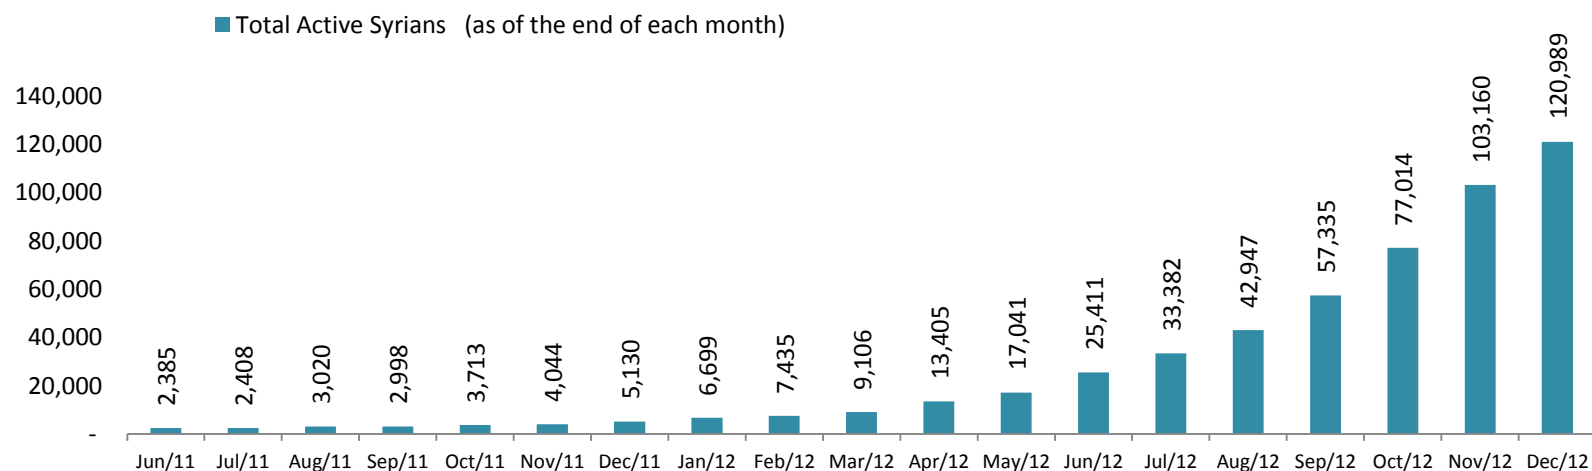

## UNHCR Registered

\* An additional 42,279 Syrians have been in contact with UNHCR to be registered, bringing the total number of Syrians to 163,268.

## Demographic Breakdown

## Distribution of Syrians in Lebanon

62,023 Syrians have been registered in the North and an additional 9,248 are awaiting registration.

11,233 Syrians have been registered in Beirut and the South and an additional 15,892 are awaiting registration.