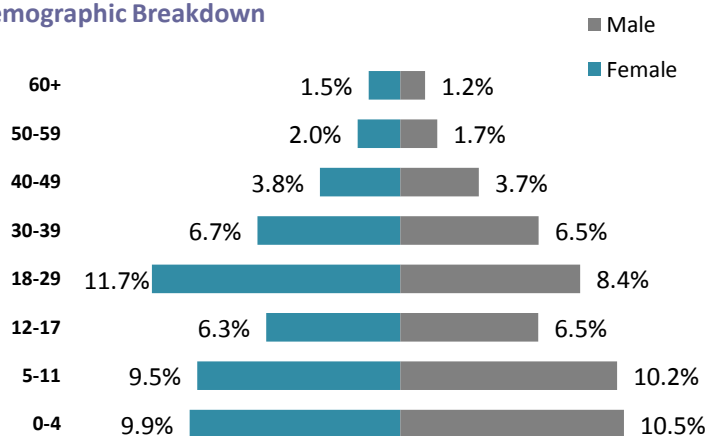

## UNHCR Registered

\* An additional 42,279 Syrians have been in contact with UNHCR to be registered, bringing the total number of Syrians to 163,268.

## Demographic Breakdown