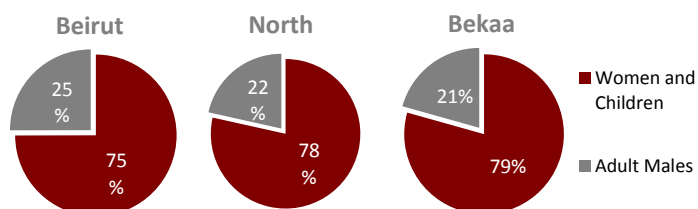

## UNHCR Registered

\* An additional 42,279 Syrians have been in contact with UNHCR to be registered, bringing the total number of Syrians to 163,268.

## Demographic Breakdown