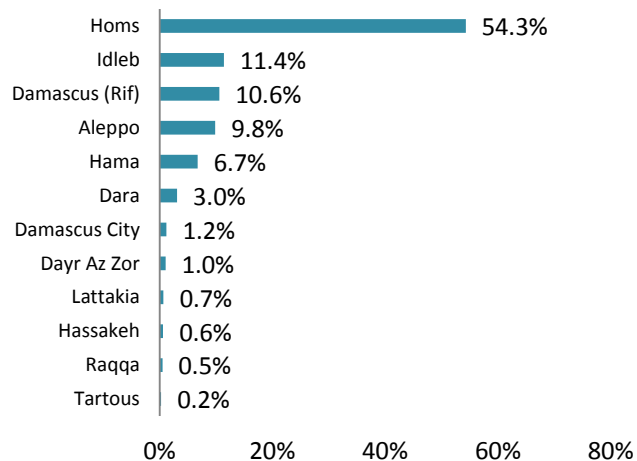

Place of origin

Governorate	Persons	Households	% Total
Beirut	2,219	690	1.8%
Mount Lebanon	2,813	846	2.33%
North	61,942	13,391	51.20%
Bekaa	47,829	10,446	39.53%
South	6,186	1,329	5.11%
Total Lebanon	120,989	26,702	100.0%