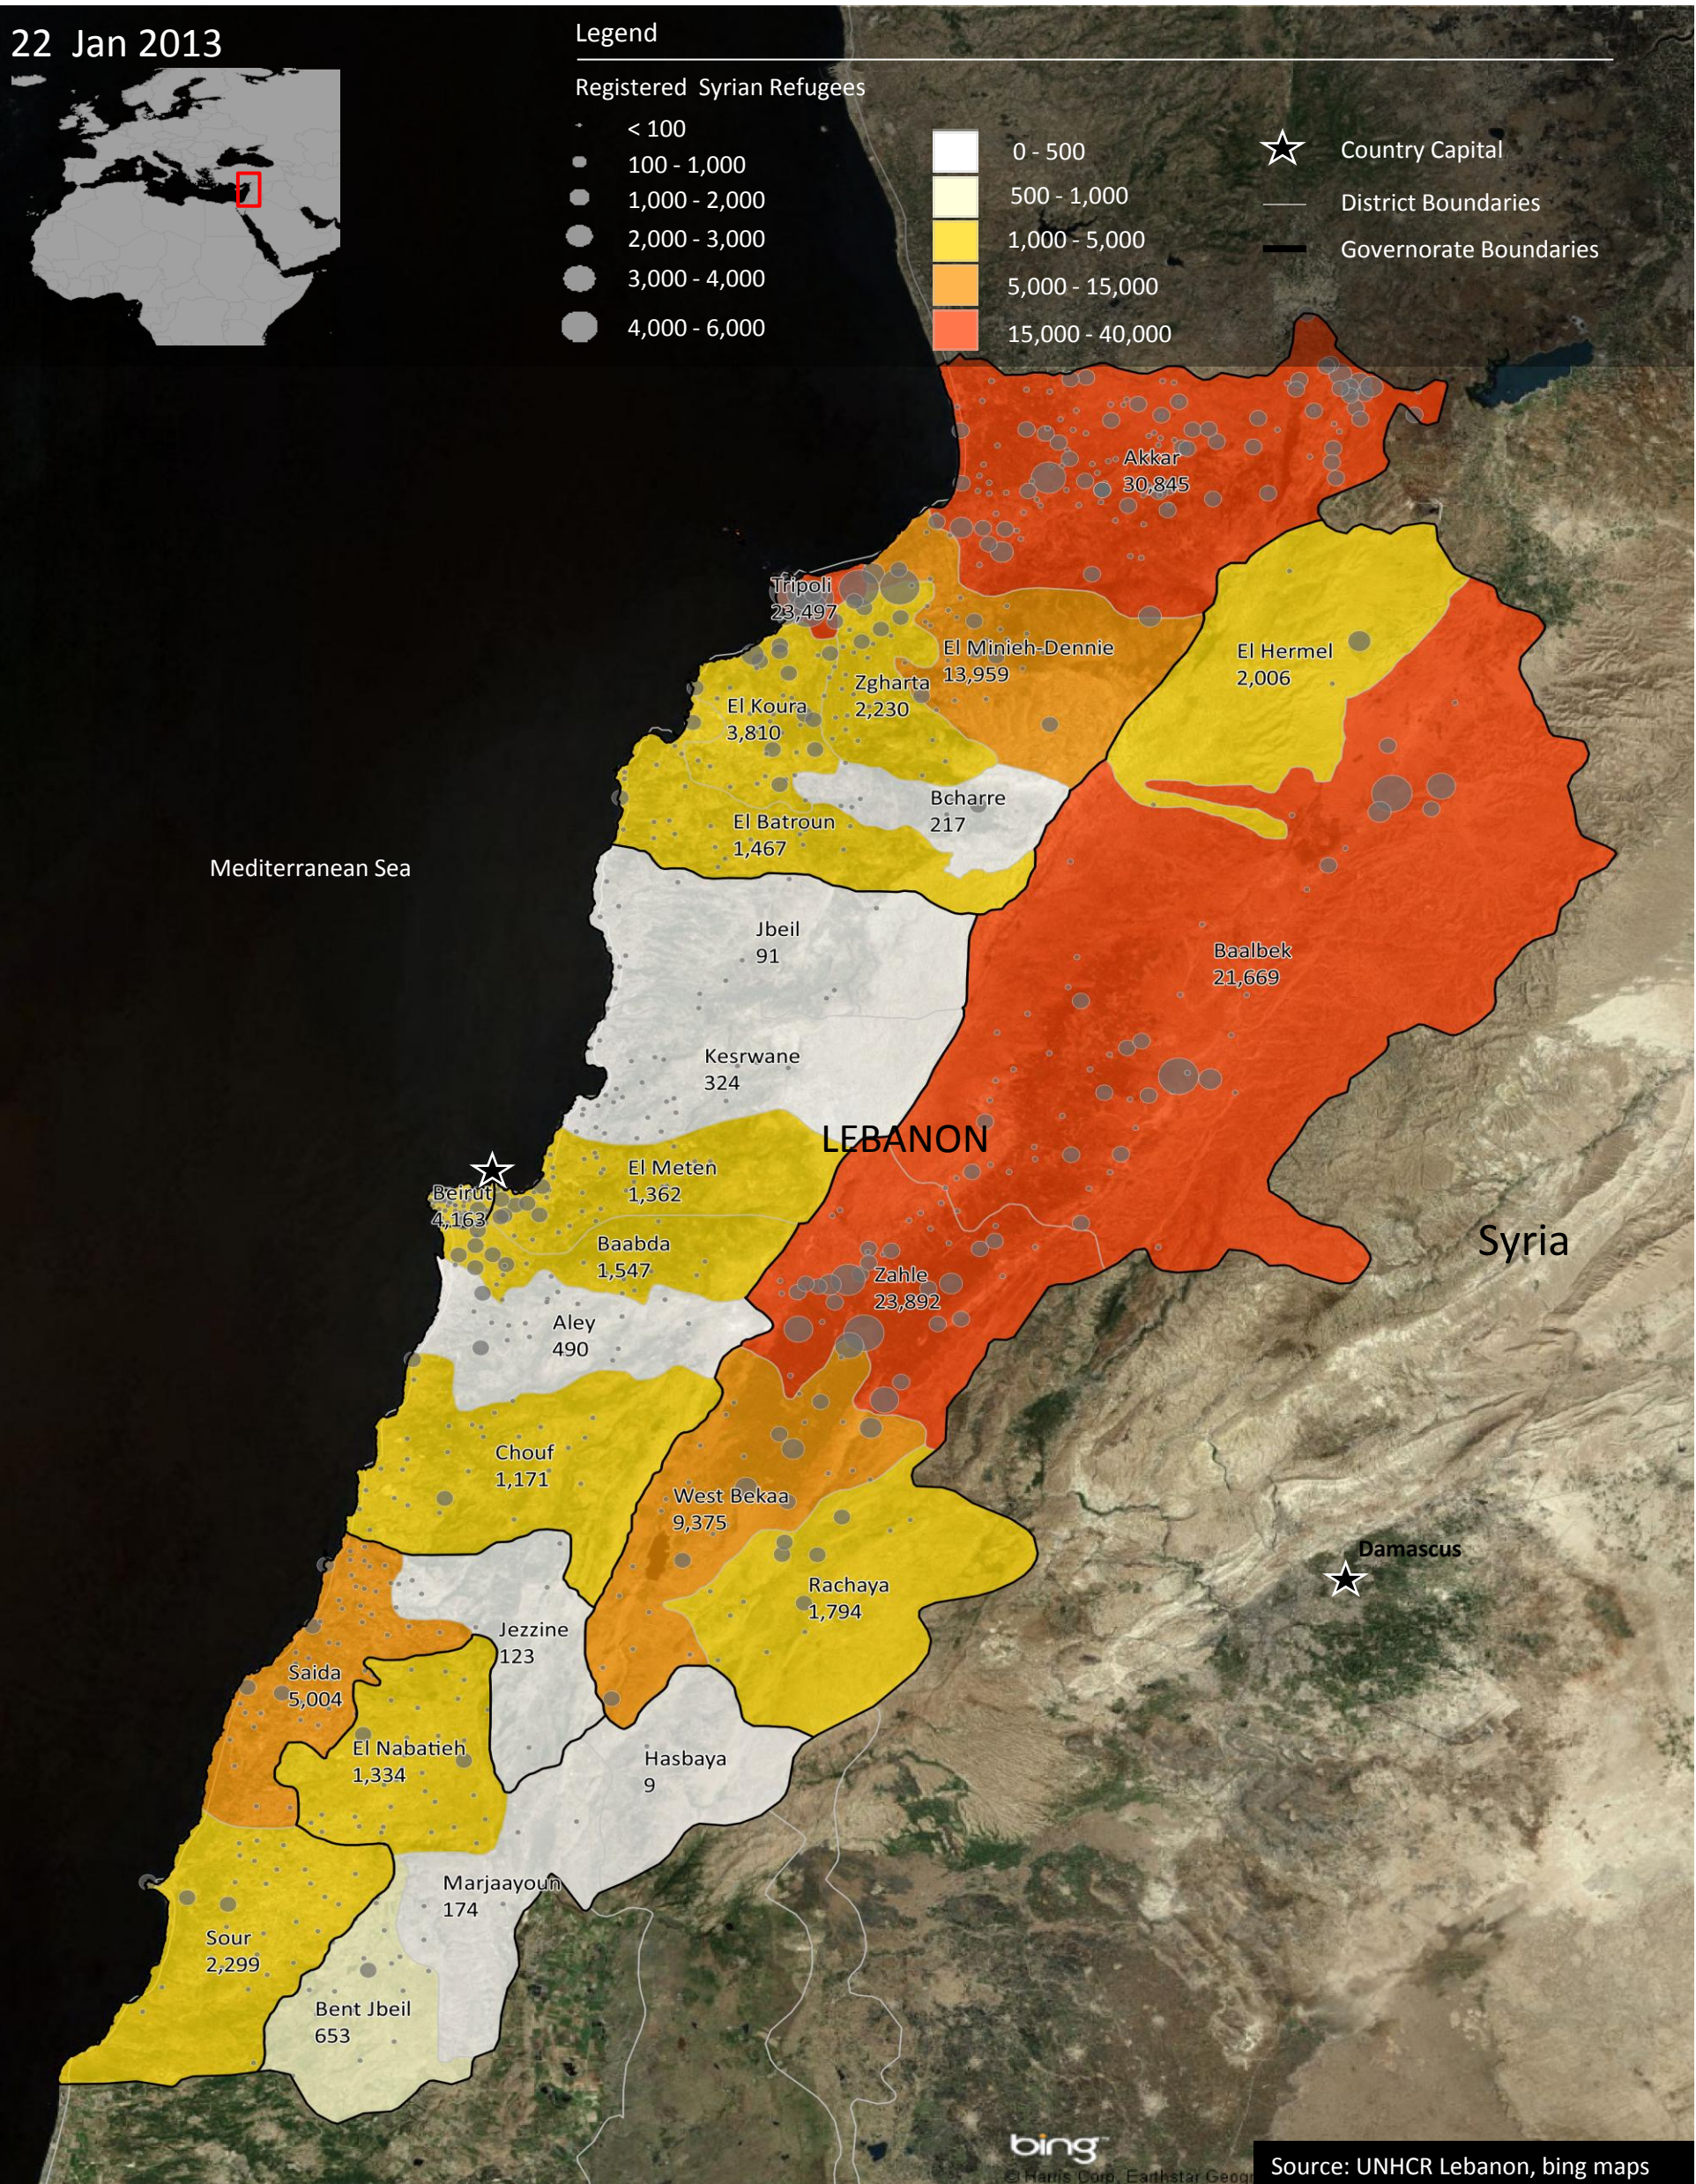

**221,189**  
Refugees in Lebanon

**153,505** Registered

**67,684** Awaiting Registration

22 Jan 2013

### Legend

#### Registered Syrian Refugees

- < 100
- 100 - 1,000
- 1,000 - 2,000
- 2,000 - 3,000
- 3,000 - 4,000
- 4,000 - 6,000

- 0 - 500
- 500 - 1,000
- 1,000 - 5,000
- 5,000 - 15,000
- 15,000 - 40,000

- Country Capital
- District Boundaries
- Governorate Boundaries

Source: UNHCR Lebanon, bing maps

Note: The boundaries and names shown and the designations used on this map do not imply official endorsement or acceptance by the United Nations