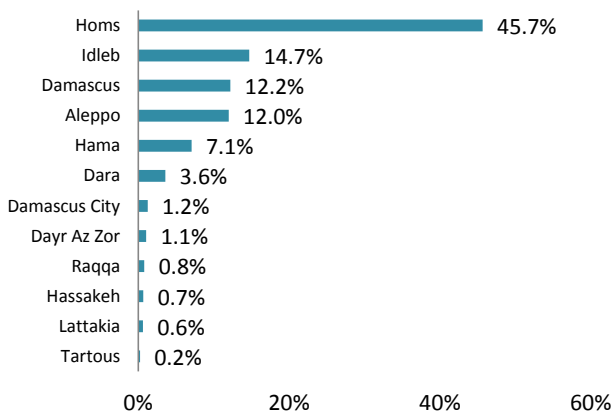

Place of origin

Governorate	Persons	Households	% Total
Beirut	4,347	1,231	2.6%
Mount Lebanon	5,817	1,576	3.53%
North	80,450	17,649	48.76%
Bekaa	63,288	13,619	38.36%
South	11,101	2,382	6.73%
Total Lebanon	165,003	36,457	100.0%