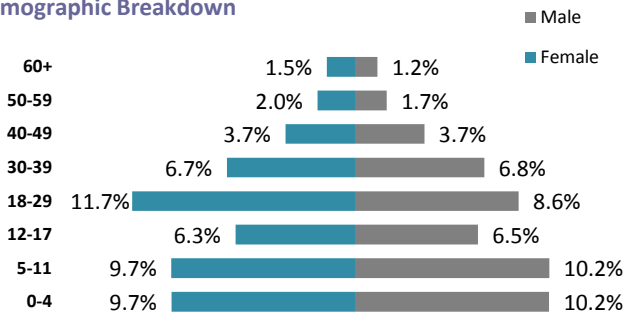

## UNHCR Registered

\* An additional 77,263 Syrians have been in contact with UNHCR to be registered, bringing the total number of Syrians to 242,266.

## Demographic Breakdown