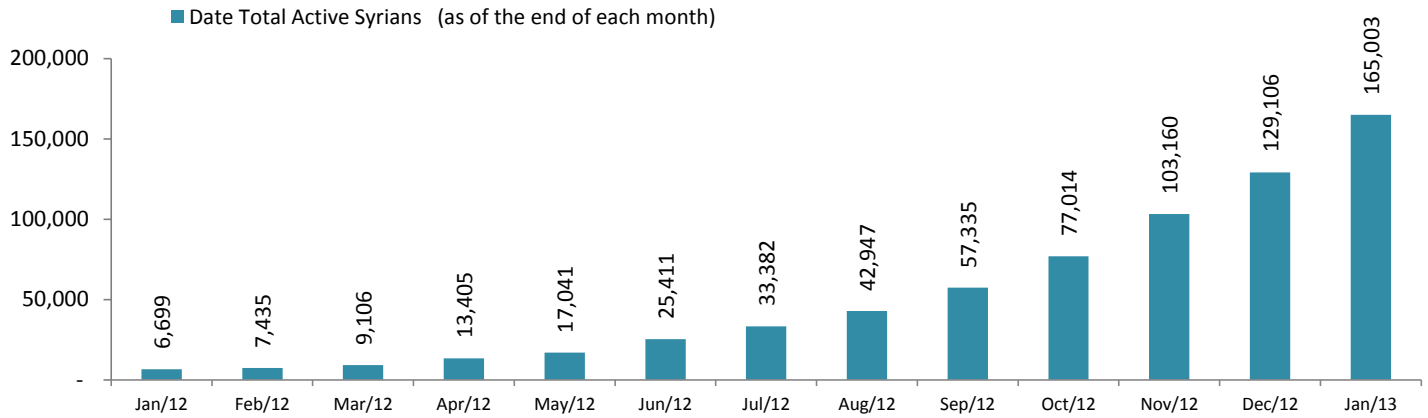

## UNHCR Registered

\* An additional 77,263 Syrians have been in contact with UNHCR to be registered, bringing the total number of Syrians to 242,266.

## Demographic Breakdown