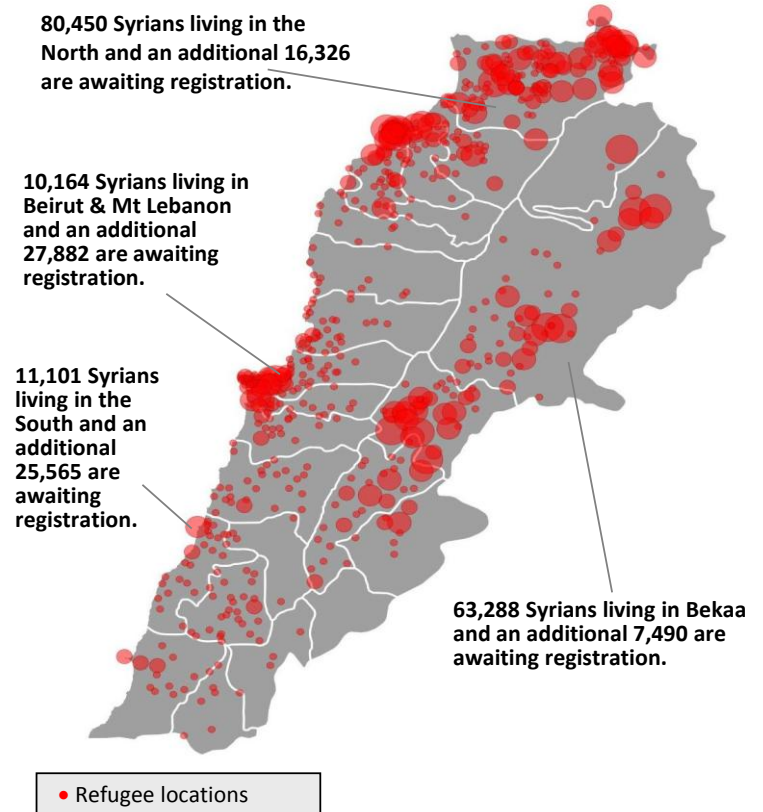

## UNHCR Registered

\* An additional 77,263 Syrians have been in contact with UNHCR to be registered, bringing the total number of Syrians to 242,266.

## Demographic Breakdown

## Distribution of Syrians in Lebanon

## Place of origin

Governorate	Persons	Households	% Total
Beirut	4,347	1,231	2.6%
Mount Lebanon	5,817	1,576	3.53%
North	80,450	17,649	48.76%
Bekaa	63,288	13,619	38.36%
South	11,101	2,382	6.73%
<b>Total Lebanon</b>	<b>165,003</b>	<b>36,457</b>	<b>100.0%</b>