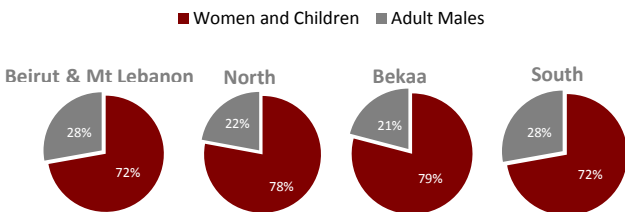

## UNHCR Registered

\* An additional 77,263 Syrians have been in contact with UNHCR to be registered, bringing the total number of Syrians to 242,266.

## Demographic Breakdown