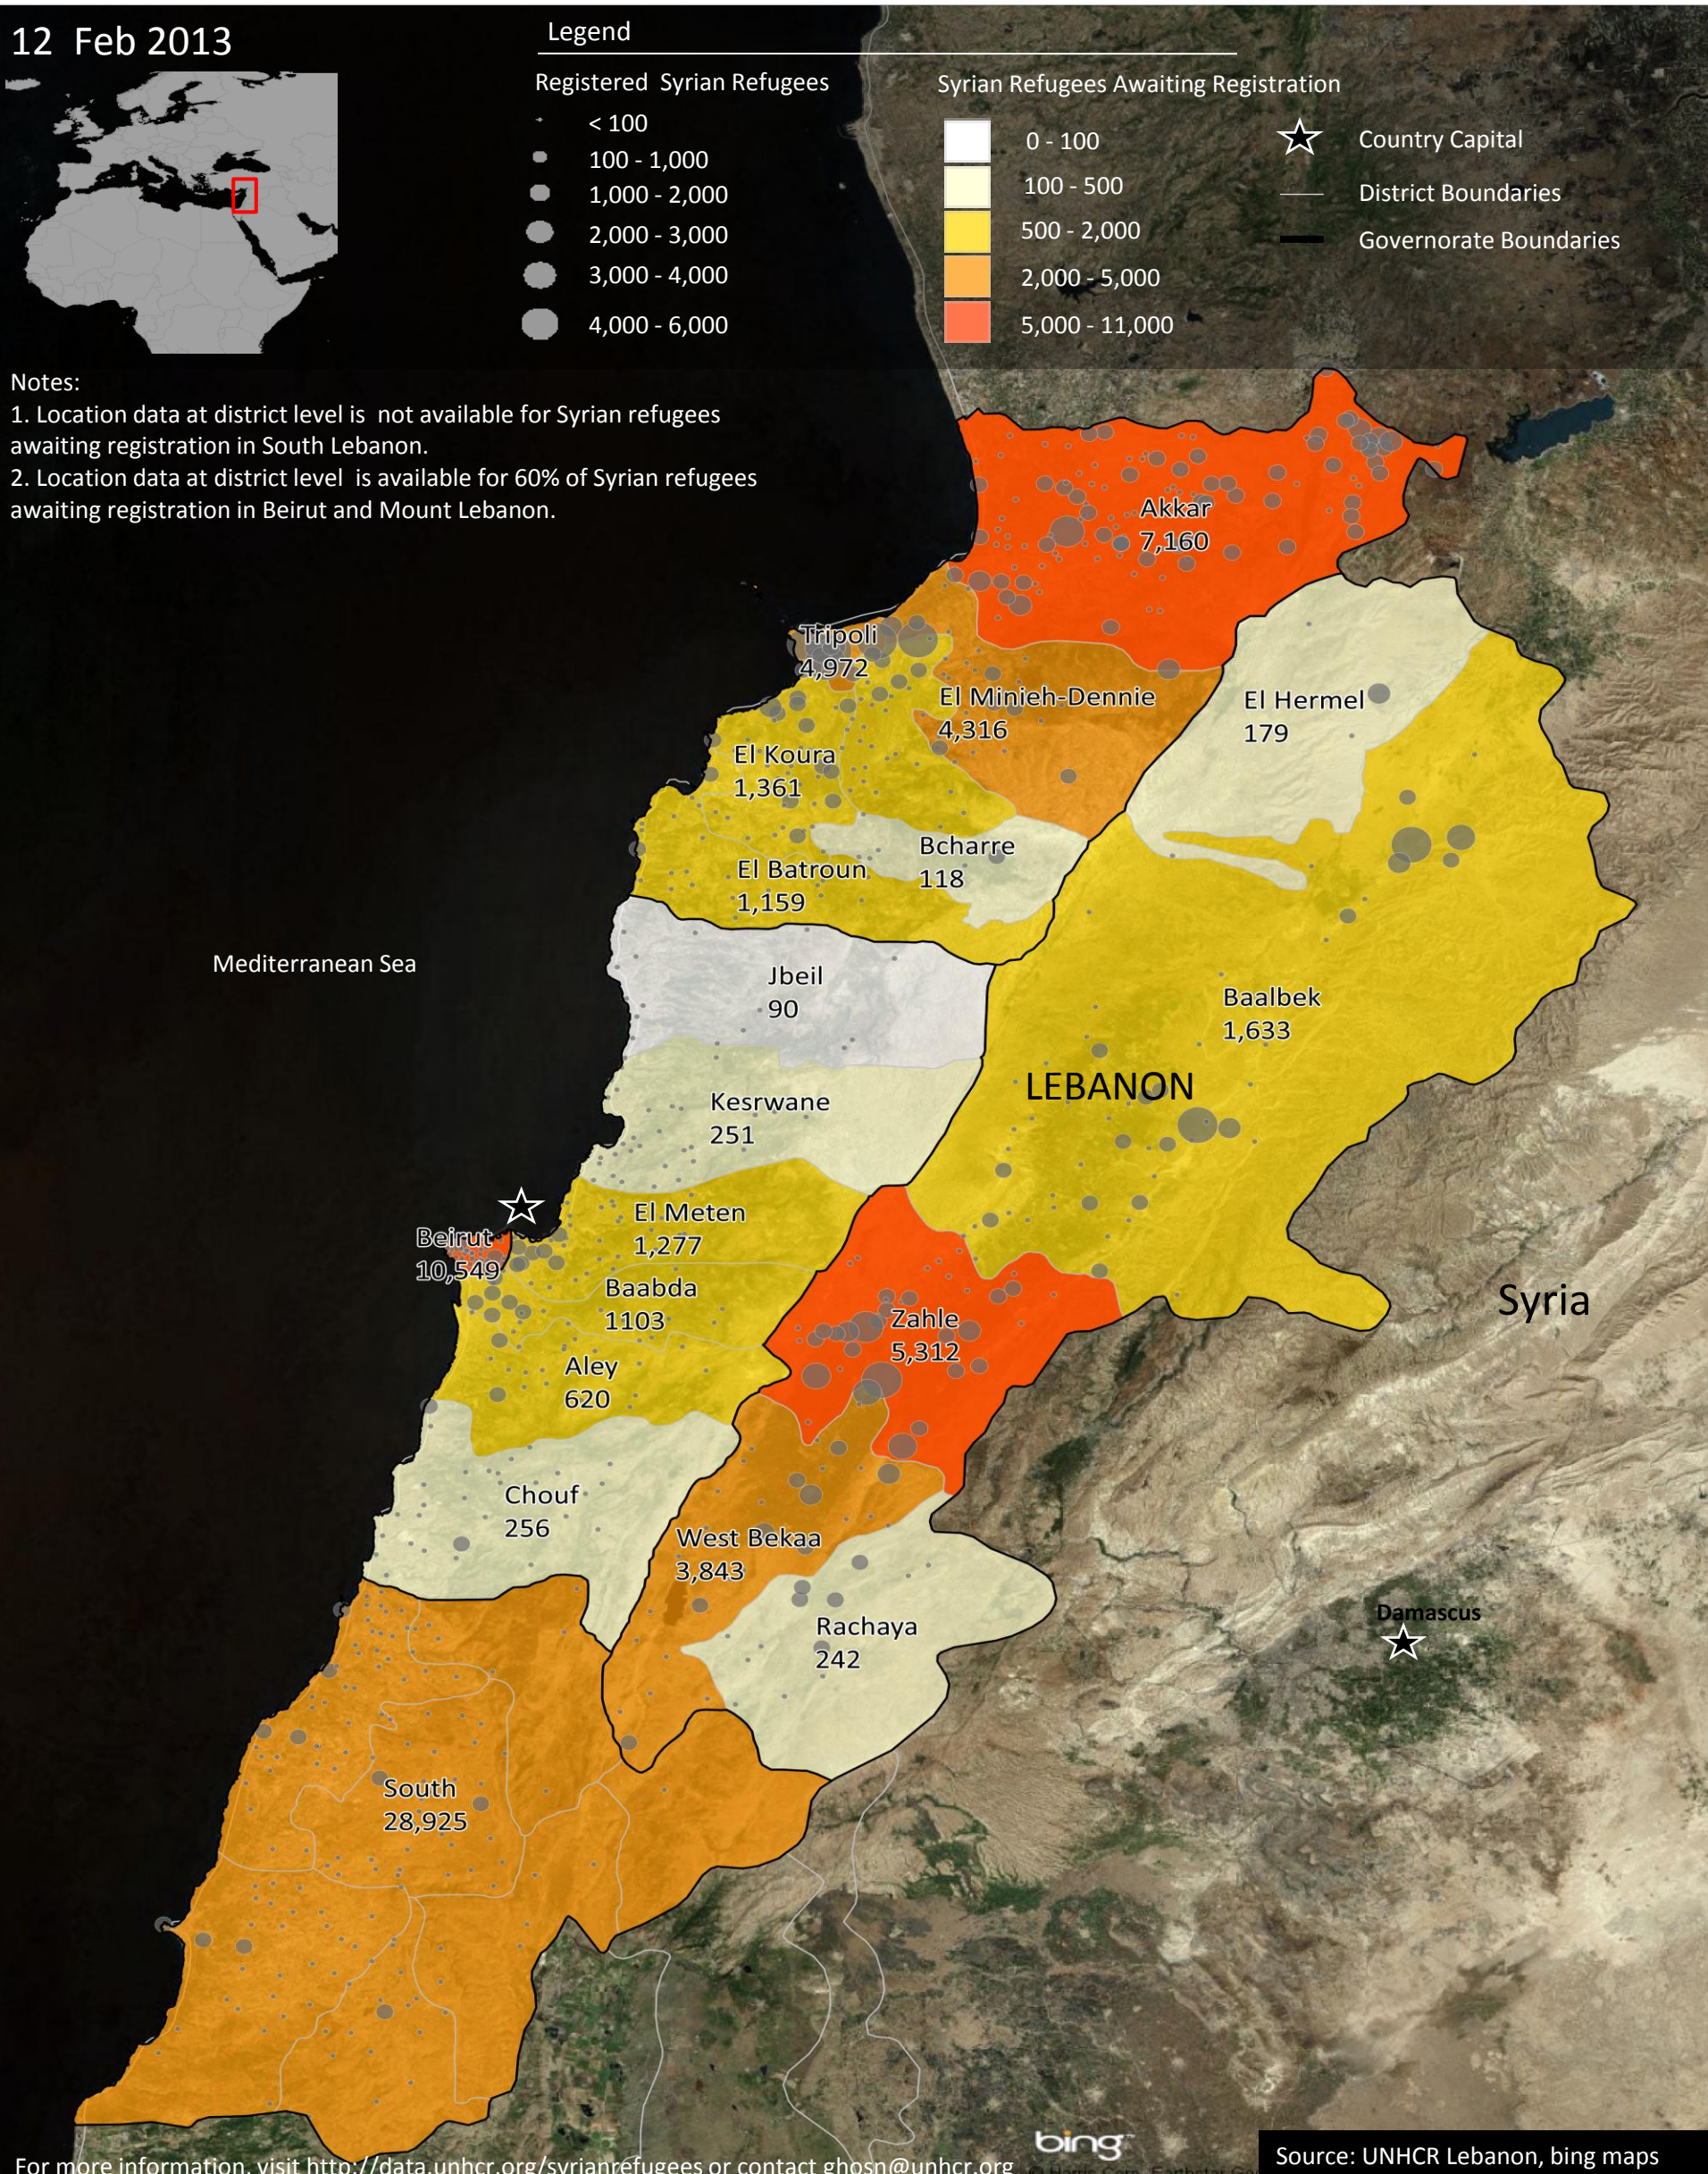

96,789

Refugees awaiting

12 Feb 2013

**Legend**

Registered Syrian Refugees

- < 100
- 100 - 1,000
- 1,000 - 2,000
- 2,000 - 3,000
- 3,000 - 4,000
- 4,000 - 6,000

Syrian Refugees Awaiting Registration

- 0 - 100
- 100 - 500
- 500 - 2,000
- 2,000 - 5,000
- 5,000 - 11,000

- ☆ Country Capital
- District Boundaries
- Governorate Boundaries

**Notes:**

1. Location data at district level is not available for Syrian refugees awaiting registration in South Lebanon.
2. Location data at district level is available for 60% of Syrian refugees awaiting registration in Beirut and Mount Lebanon.

For more information, visit <http://data.unhcr.org/syrianrefugees> or contact [ghosn@unhcr.org](mailto:ghosn@unhcr.org)

Note: The boundaries and names shown and the designations used on this map do not imply official endorsement or acceptance by the United Nations