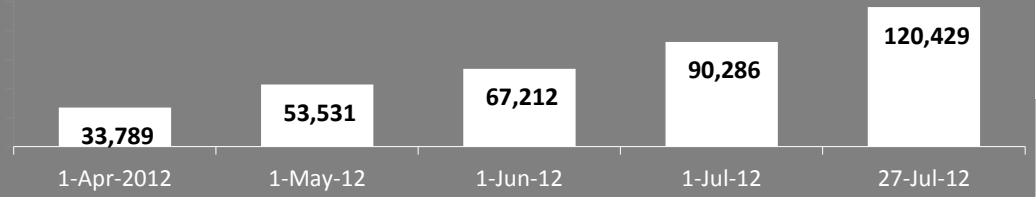

Syrian Refugees

Registered: 120,429
 Assisted: 127,337 as of 27 July 2012

Registered Syrian Refugees in the Region

125,000
 100,000
 75,000
 50,000
 25,000

Prepared by the UNHCR Regional Data Analysis Group