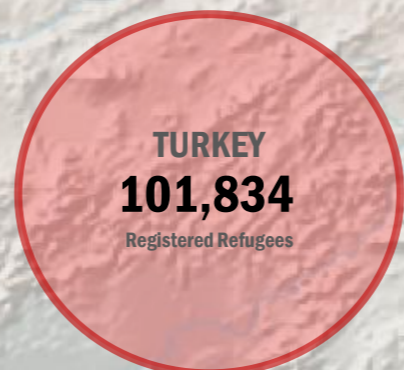

Syrian Refugees

Refugee Population Update

24 October 2012

UNHCR Regional Data Analysis Group

Total Number of Refugees * includes 7,557 registered in North Africa	362,719
Registered Refugees	270,598
Estimated Refugees Awaiting Registration	92,121

Registered Syrian Refugees in the Region

Cumulative figures for registered refugees

Cumulative Registration Trends by Country of Asylum

Includes only registered refugees

Age & Gender of Registered Refugees

Age (Years)	Male	Female
0-4	10%	9%
5-11	10%	10%
12-17	7%	7%
18-59	21%	23%
60+	1%	1%

The boundaries and names used on this map do not imply official endorsement or acceptance by the United Nations.

Sources UNHCR Regional Datawarehouse, Common Operational Dataset (COD), UNGIWG, Natural Earth, UNCS