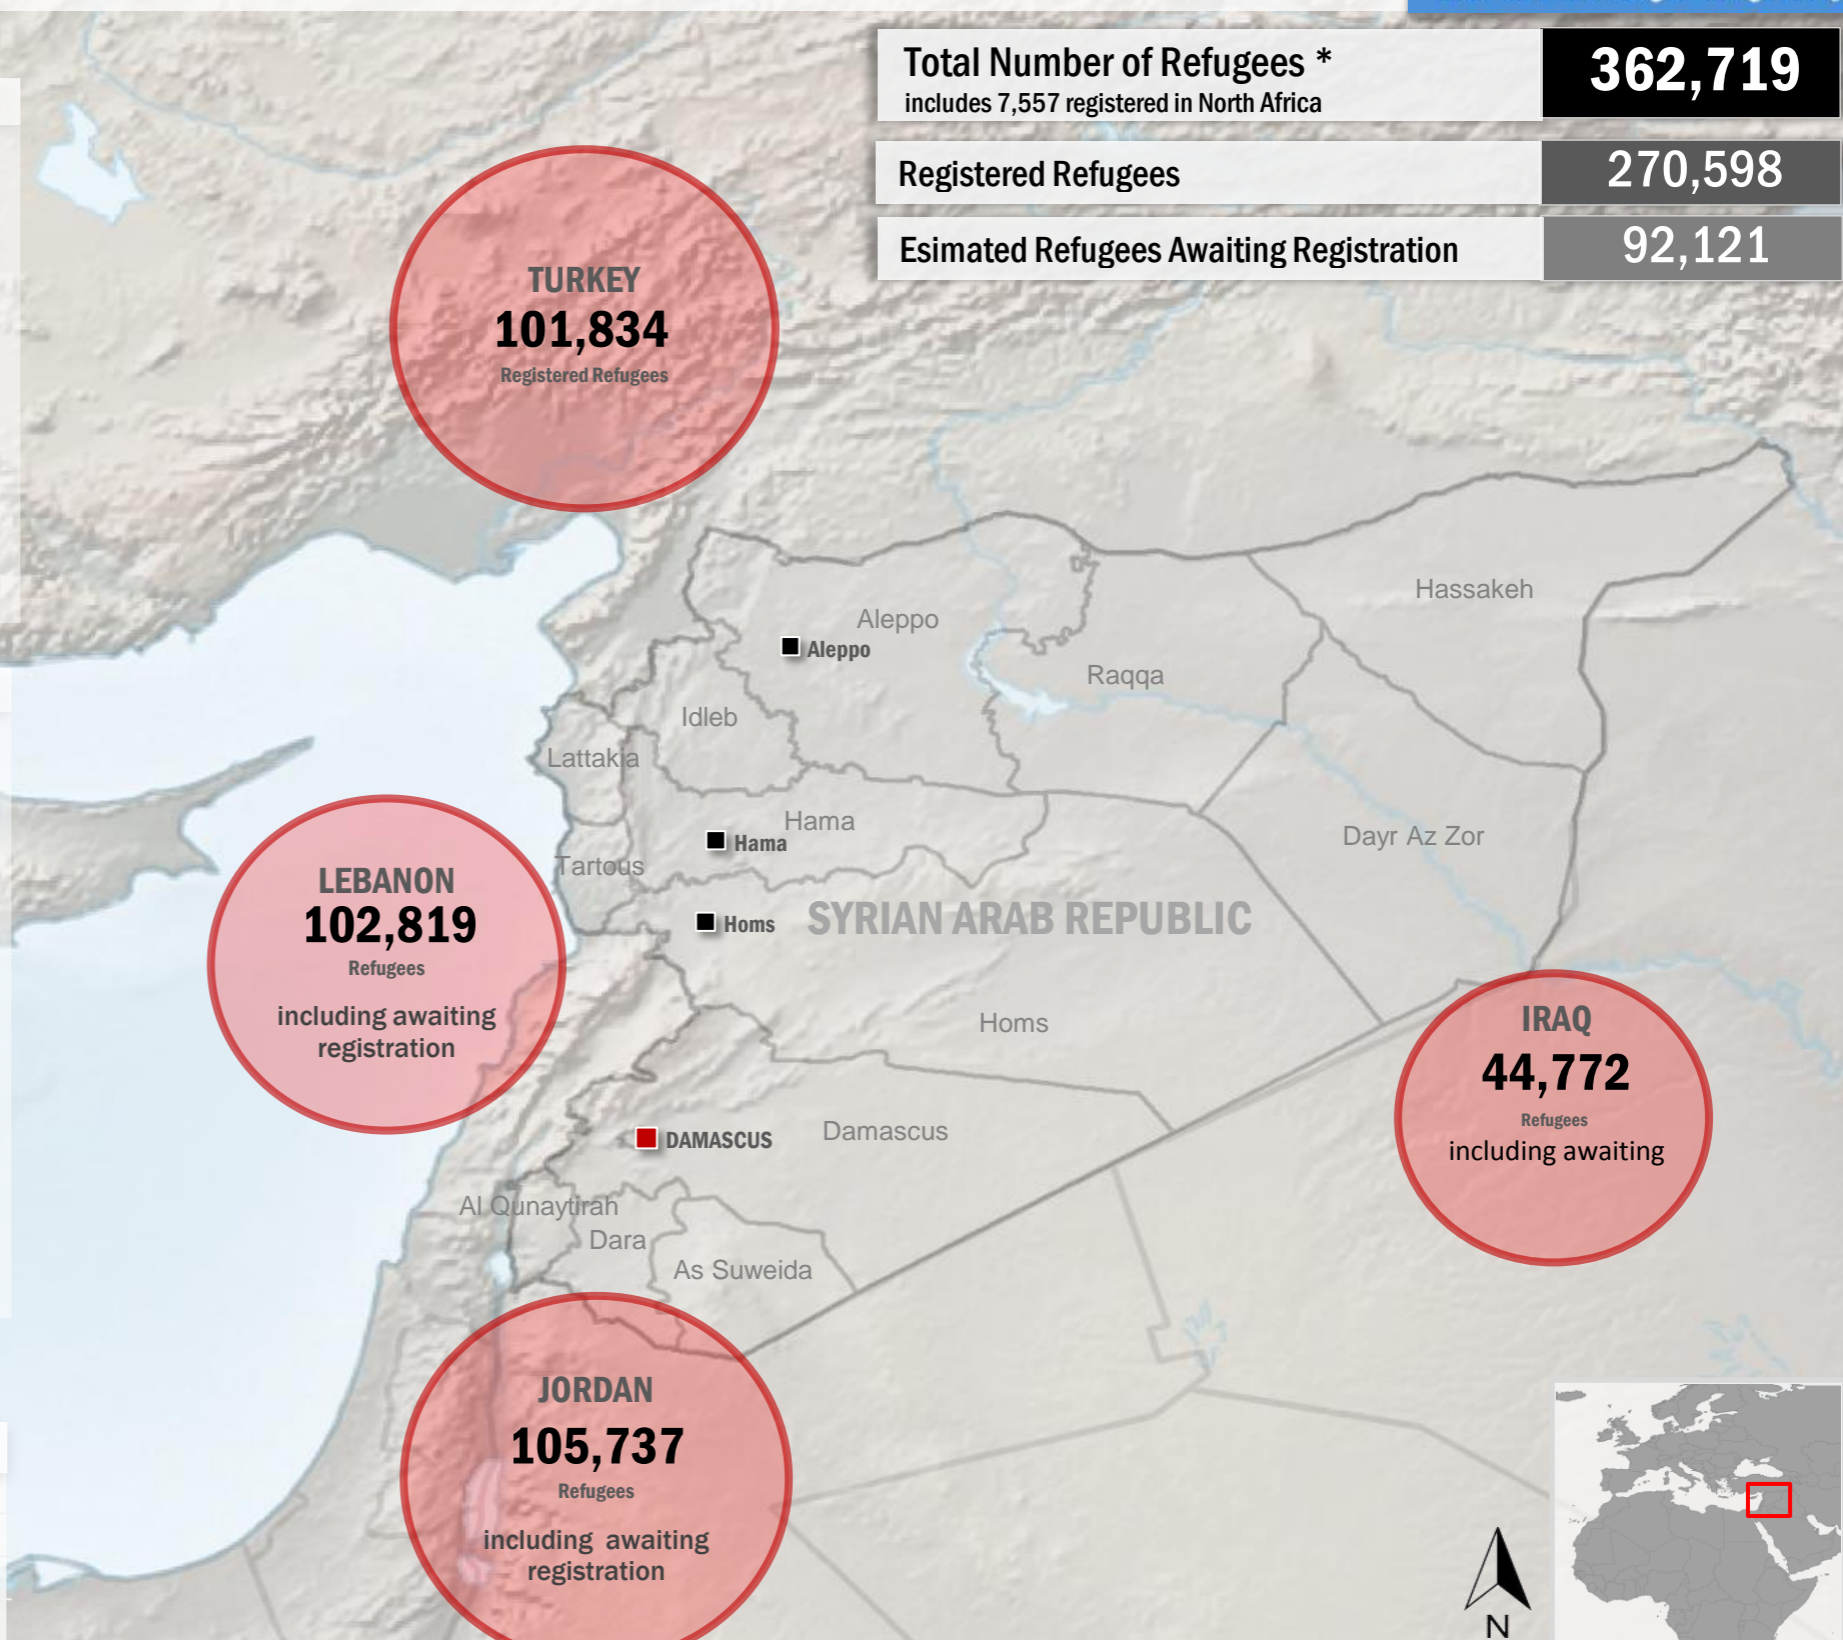

Syrian Refugees

Refugee Population Update

24 October 2012

UNHCR Regional Data Analysis Group

Total Number of Refugees * includes 7,557 registered in North Africa	362,719
Registered Refugees	270,598
Estimated Refugees Awaiting Registration	92,121

Registered Syrian Refugees in the Region

Cumulative figures for registered refugees

Cumulative Registration Trends by Country of Asylum

Includes only registered refugees

Age & Gender of Registered Refugees

Age (Years)	Male	Female
0-4	10%	9%
5-11	10%	10%
12-17	7%	7%
18-59	21%	23%
60+	1%	1%

The boundaries and names used on this map do not imply official endorsement or acceptance by the United Nations.

Sources UNHCR Regional Datawarehouse, Common Operational Dataset (COD), UNGIWG, Natural Earth, UNCS

For more information, consult <http://data.unhcr.org/syrianrefugees>