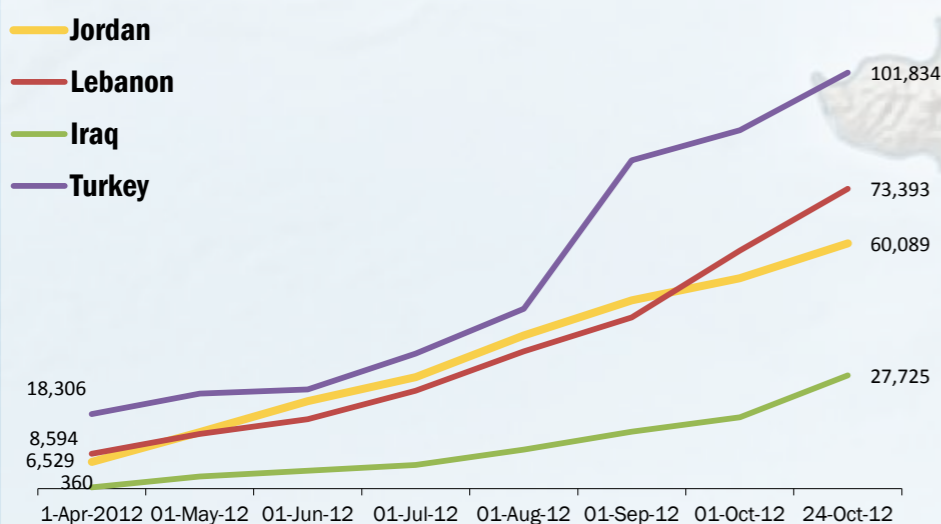

Syrian Refugees

Refugee Population Update

24 October 2012

UNHCR Regional Data Analysis Group

Total Number of Refugees * includes 7,557 registered in North Africa	362,719
Registered Refugees	270,598
Estimated Refugees Awaiting Registration	92,121

Registered Syrian Refugees in the Region

Cumulative figures for registered refugees

Cumulative Registration Trends by Country of Asylum

Includes only registered refugees

Age & Gender of Registered Refugees