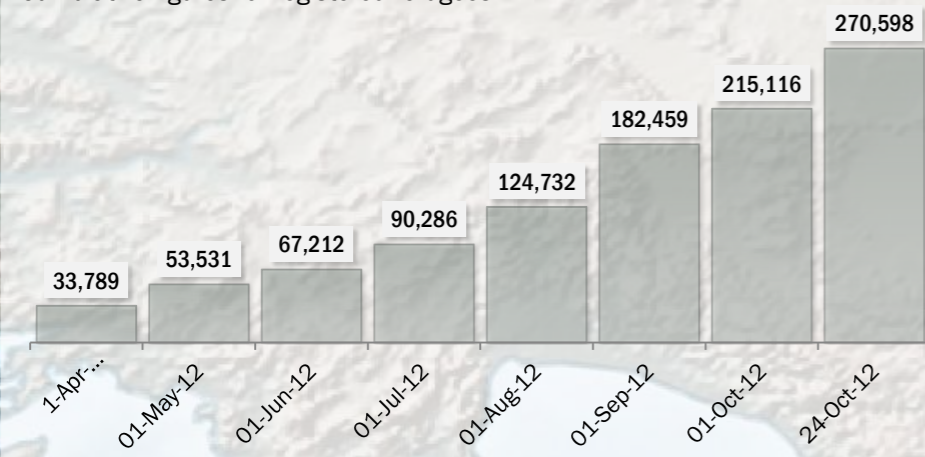

Syrian Refugees

Refugee Population Update

24 October 2012

UNHCR Regional Data Analysis Group

Total Number of Refugees * includes 7,557 registered in North Africa	362,719
Registered Refugees	270,598
Estimated Refugees Awaiting Registration	92,121

Registered Syrian Refugees in the Region

Cumulative figures for registered refugees

Cumulative Registration Trends by Country of Asylum

Includes only registered refugees

Age & Gender of Registered Refugees

Age (Years)	Male	Female
0-4	10%	9%
5-11	10%	10%
12-17	7%	7%
18-59	21%	23%
60+	1%	1%

The boundaries and names used on this map do not imply official endorsement or acceptance by the United Nations.

Sources UNHCR Regional Datawarehouse, Common Operational Dataset (COD), UNGIWG, Natural Earth, UNCS