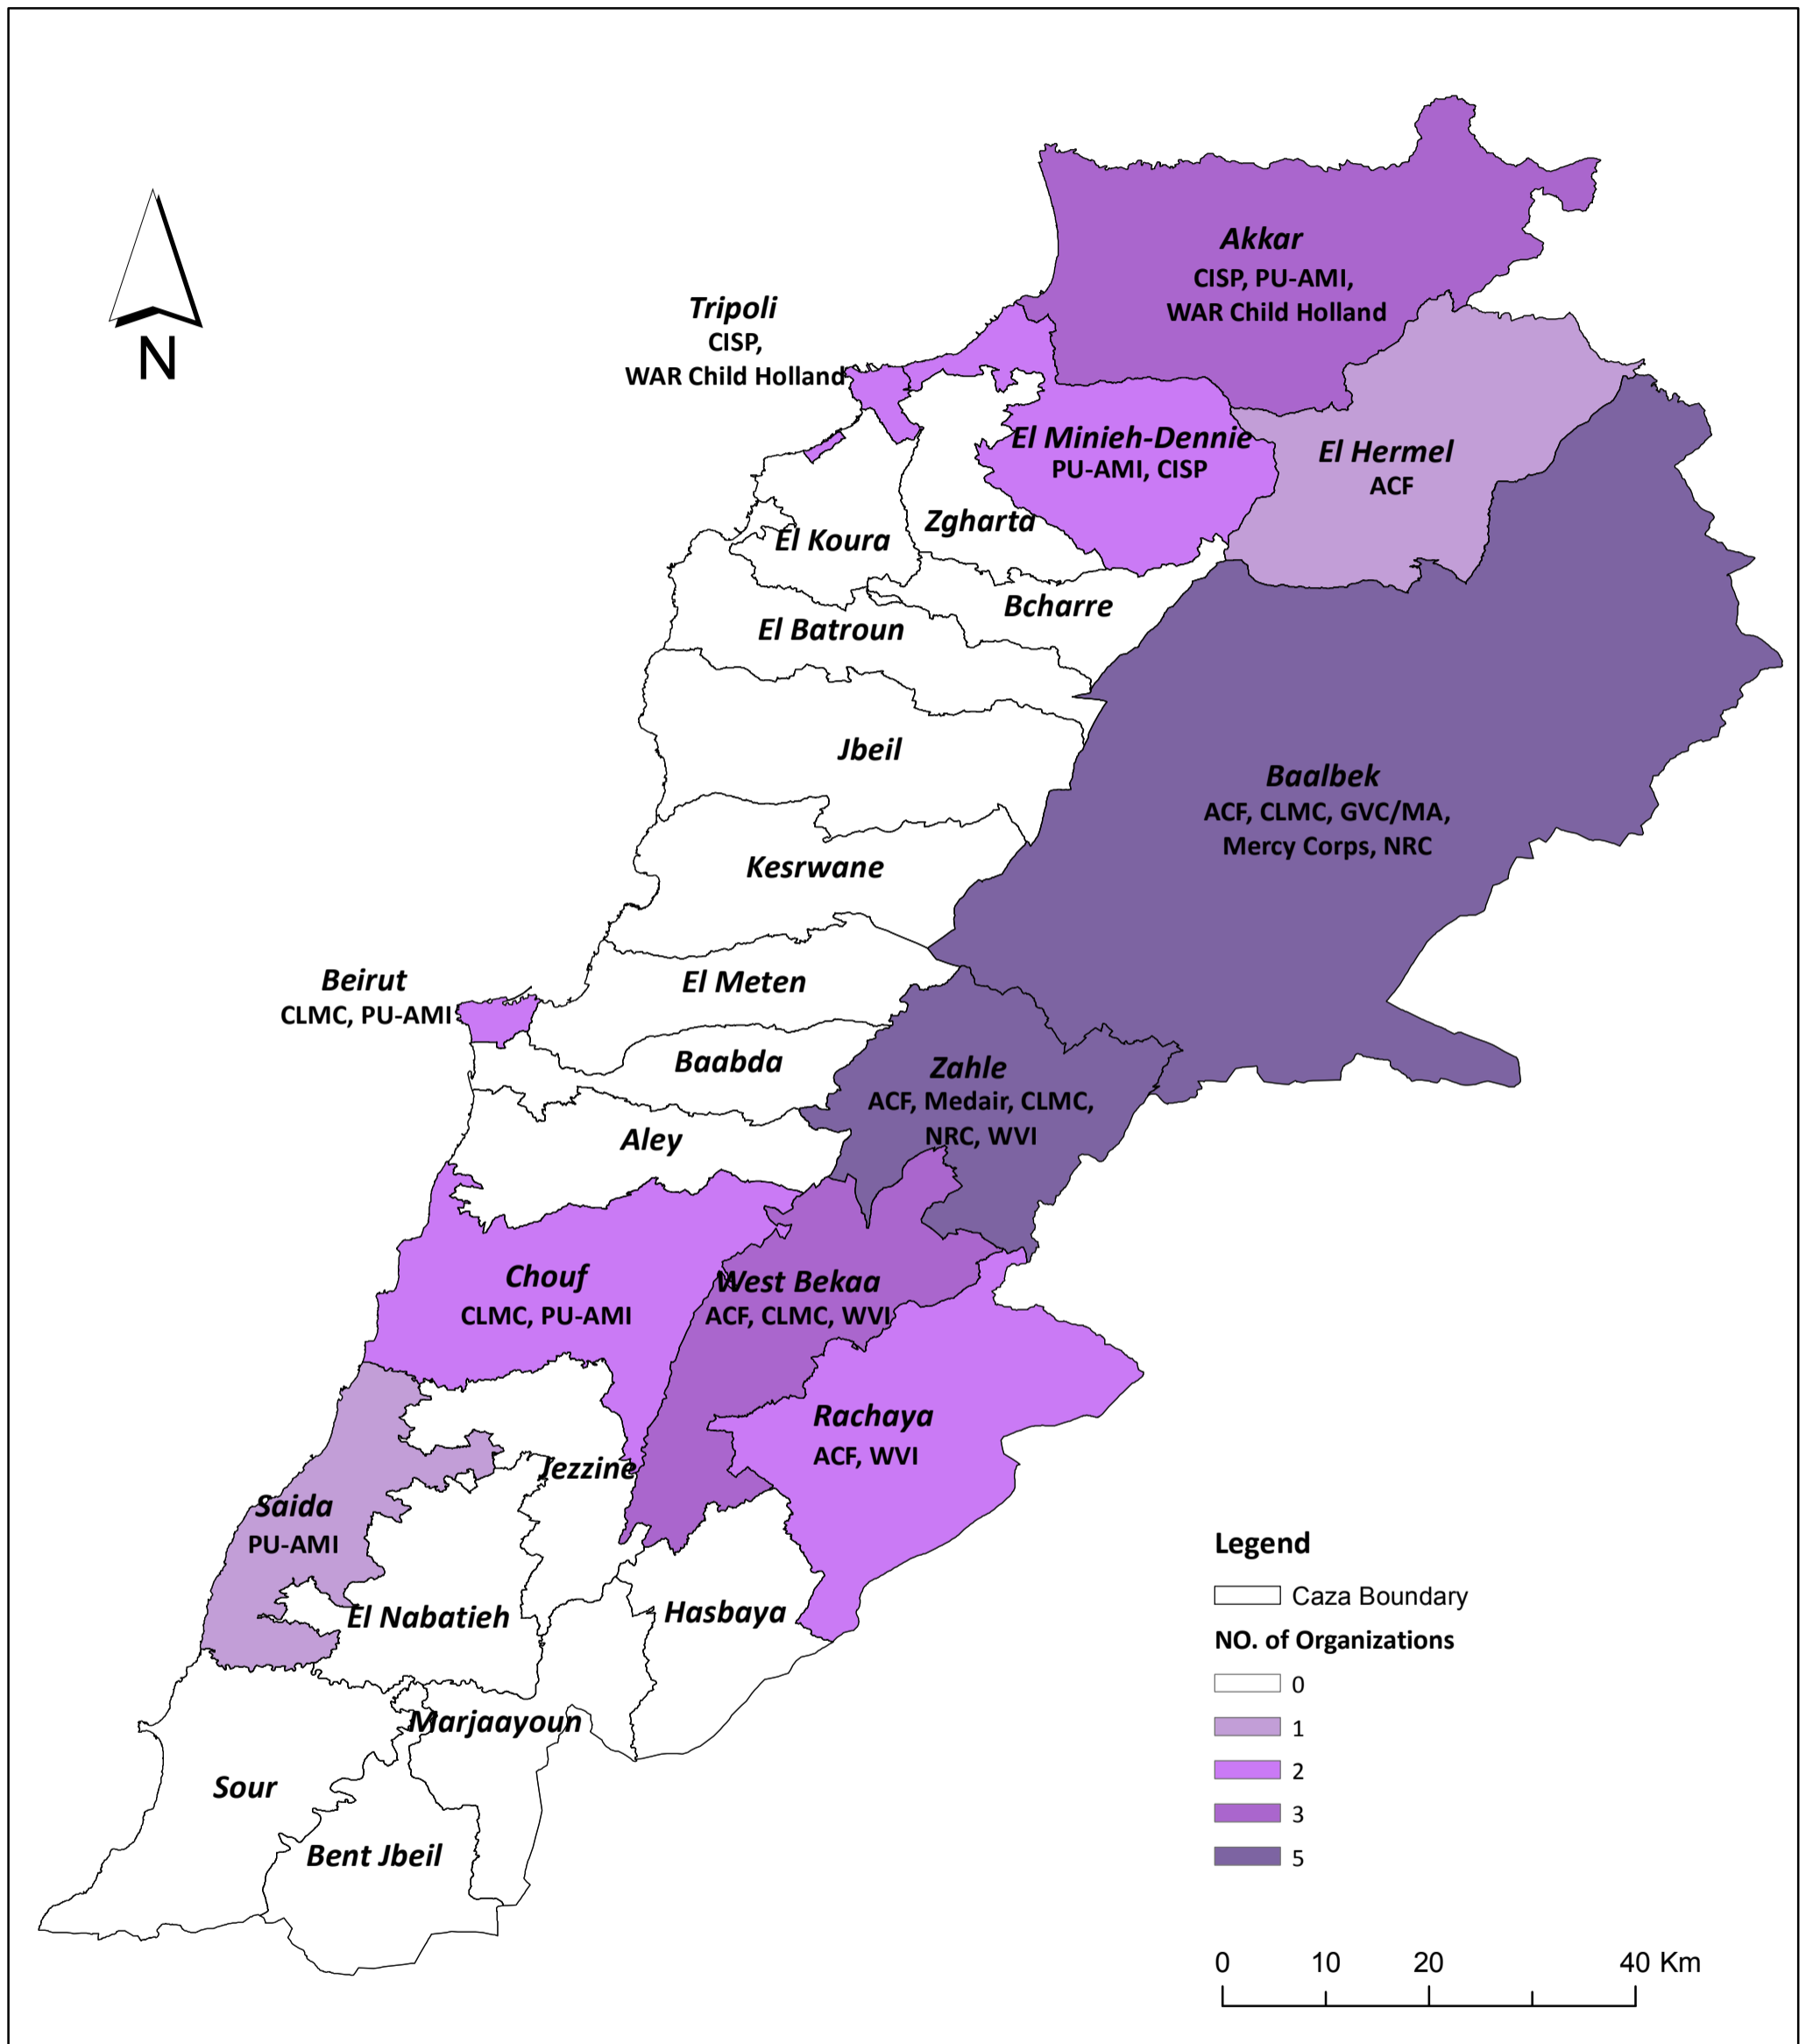

WASH Sector Partners Mapping

Number of Organizations intervening at the caza level
As of February 21, 2013

The boundaries, names, and designations used on this map do not imply official endorsement of the United Nations or UNHCR. All data used were the best available at the time of map production.

Data Source: ACF, CISP, CLMC, GVC/MA, Medair, Mercy Corps, NRC, PU-AMI, UNHCR, WAR Child Holland, WVI

Map produced 18 February 2013 by UNHCR.