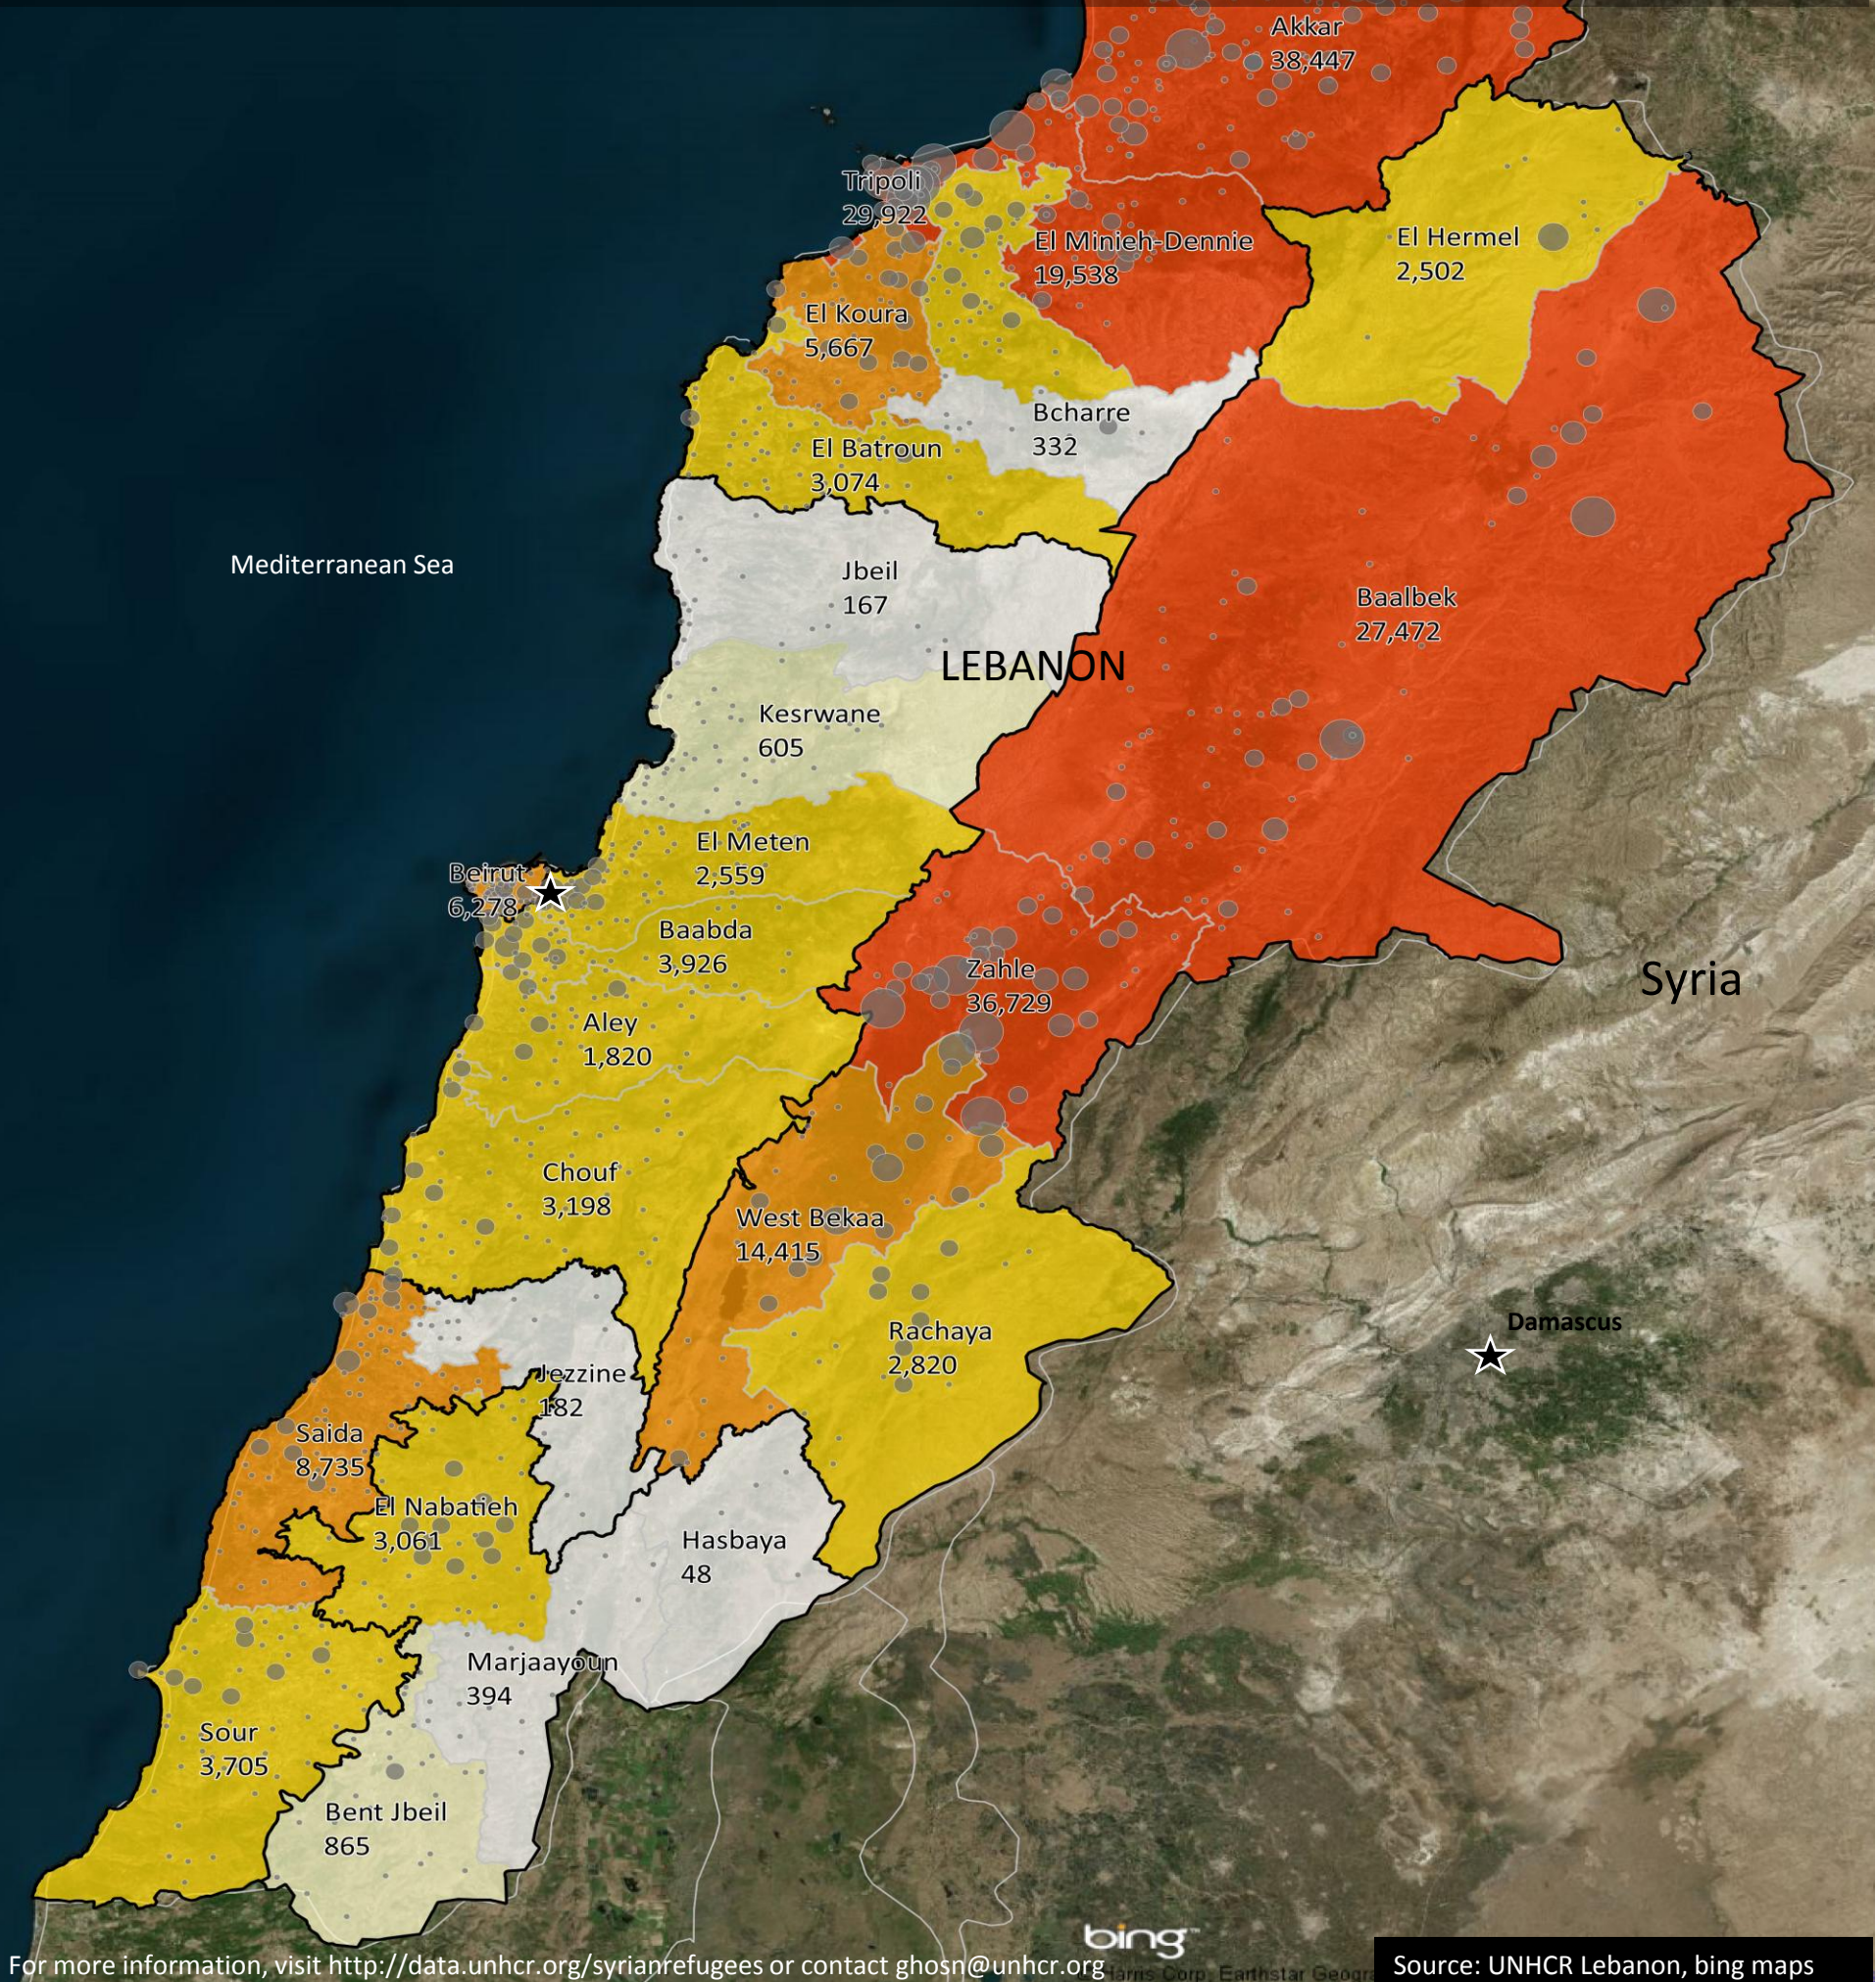

# UNHCR Lebanon - Syrian Refugees Registered in Lebanon

**351,683**  
Refugees in Lebanon

**220,525** Registered

**131,158** Awaiting Registration

12 Mar 2013

### Legend

#### Registered Syrian Refugees

- < 100
- 100 - 1,000
- 1,000 - 2,000
- 2,000 - 3,000
- 3,000 - 4,000
- 4,000 - 7,000

- 0 - 500
- 500 - 1,000
- 1,000 - 5,000
- 5,000 - 15,000
- 15,000 - 40,000

- Country Capital
- District Boundaries
- Governorate Boundaries

For more information, visit <http://data.unhcr.org/syrianrefugees> or contact [ghosn@unhcr.org](mailto:ghosn@unhcr.org)

Source: UNHCR Lebanon, bing maps

Note: The boundaries and names shown and the designations used on this map do not imply official endorsement or acceptance by the United Nations