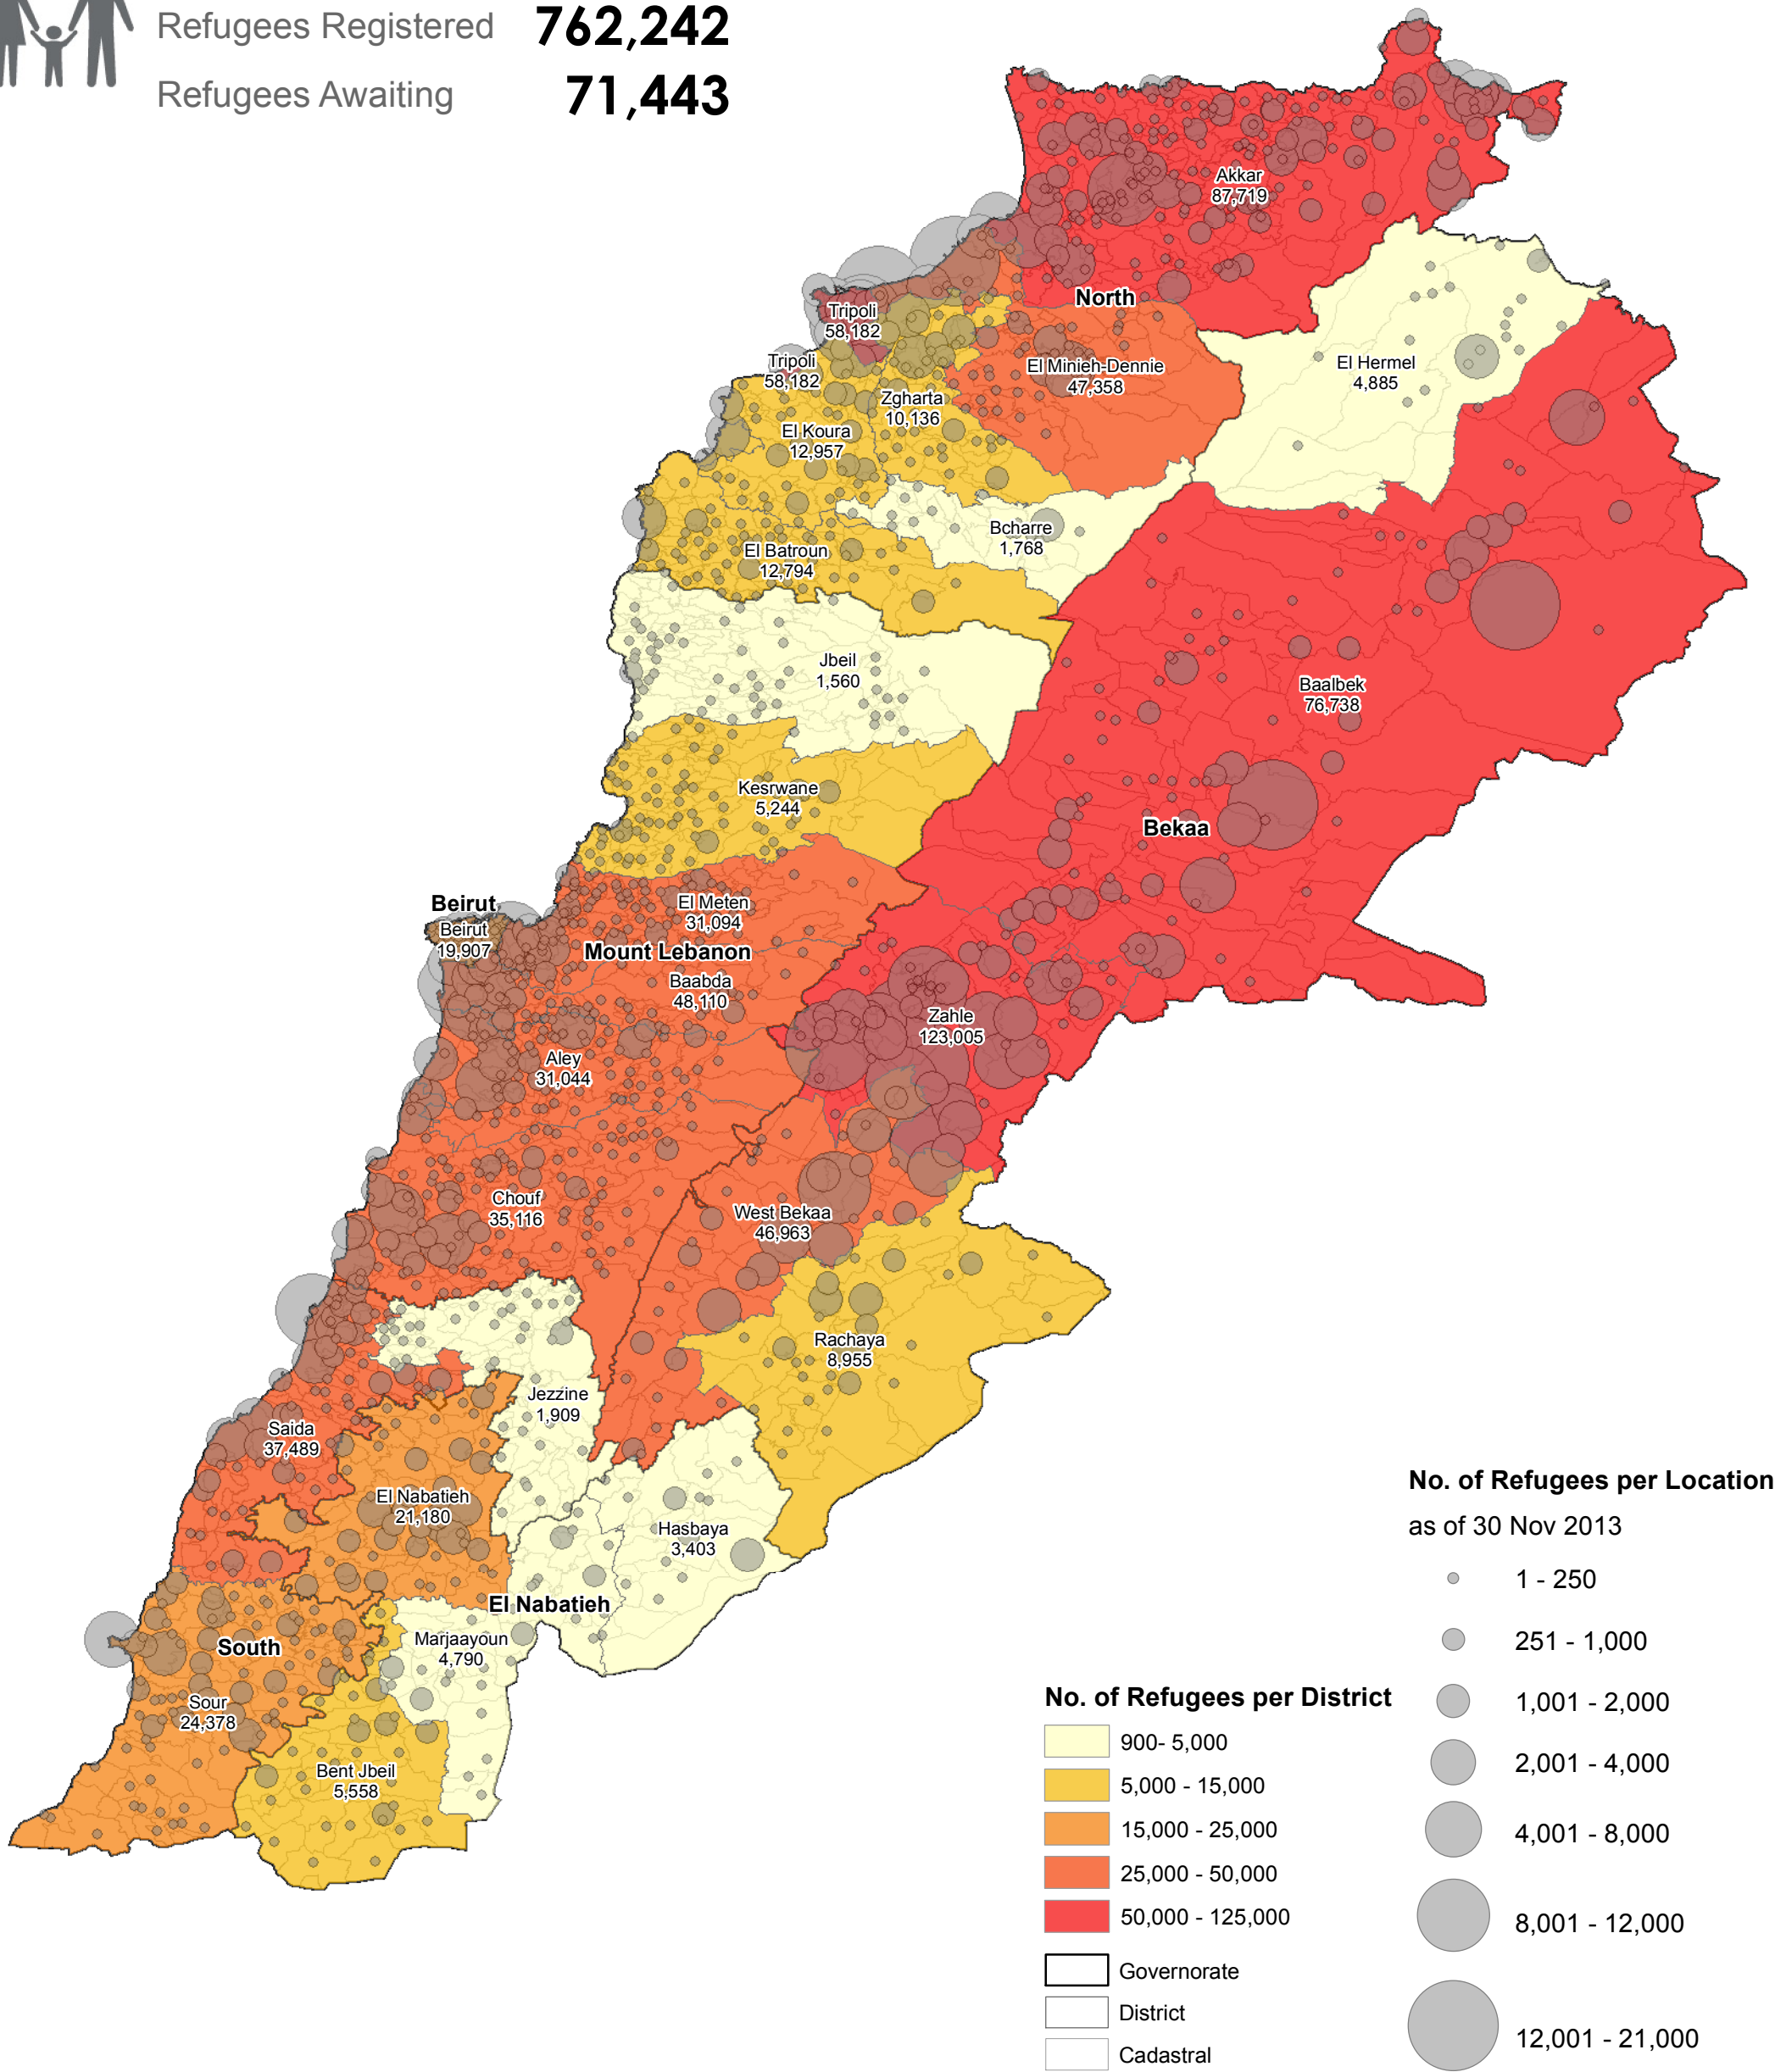

SYRIA REFUGEE RESPONSE

LEBANON Syrian Refugees Registered

As of 30 November 2013

Total No. of Refugees **833,685**
 Refugees Registered **762,242**
 Refugees Awaiting **71,443**

The boundaries, names, and designations used on this map do not imply official endorsement of the United Nations or UNHCR. All data used were the best available at the time of map production.

Data Sources:

- Refugee population and location data by UNHCR as of 30 November 2013. For more information on refugee data, contact Rana G. Ksaifi at ksaifi@unhcr.org

GIS and Mapping by UNHCR Lebanon. For further information on map, contact Jad Ghosn at ghosn@unhcr.org