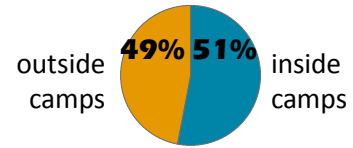

Large numbers of Palestine refugees from Syria have taken refuge in Lebanon since the beginning of the Syrian crisis. By 14 February 2014, 52 400 PRS were recorded with the UNRWA Lebanon field office. They are living inside official camps or in other gatherings and cities.

PRS are distributed throughout the 12 UNRWA official camps, and in other gatherings and cities in the 5 areas.

- gatherings
- camps
- camps and gatherings in syria