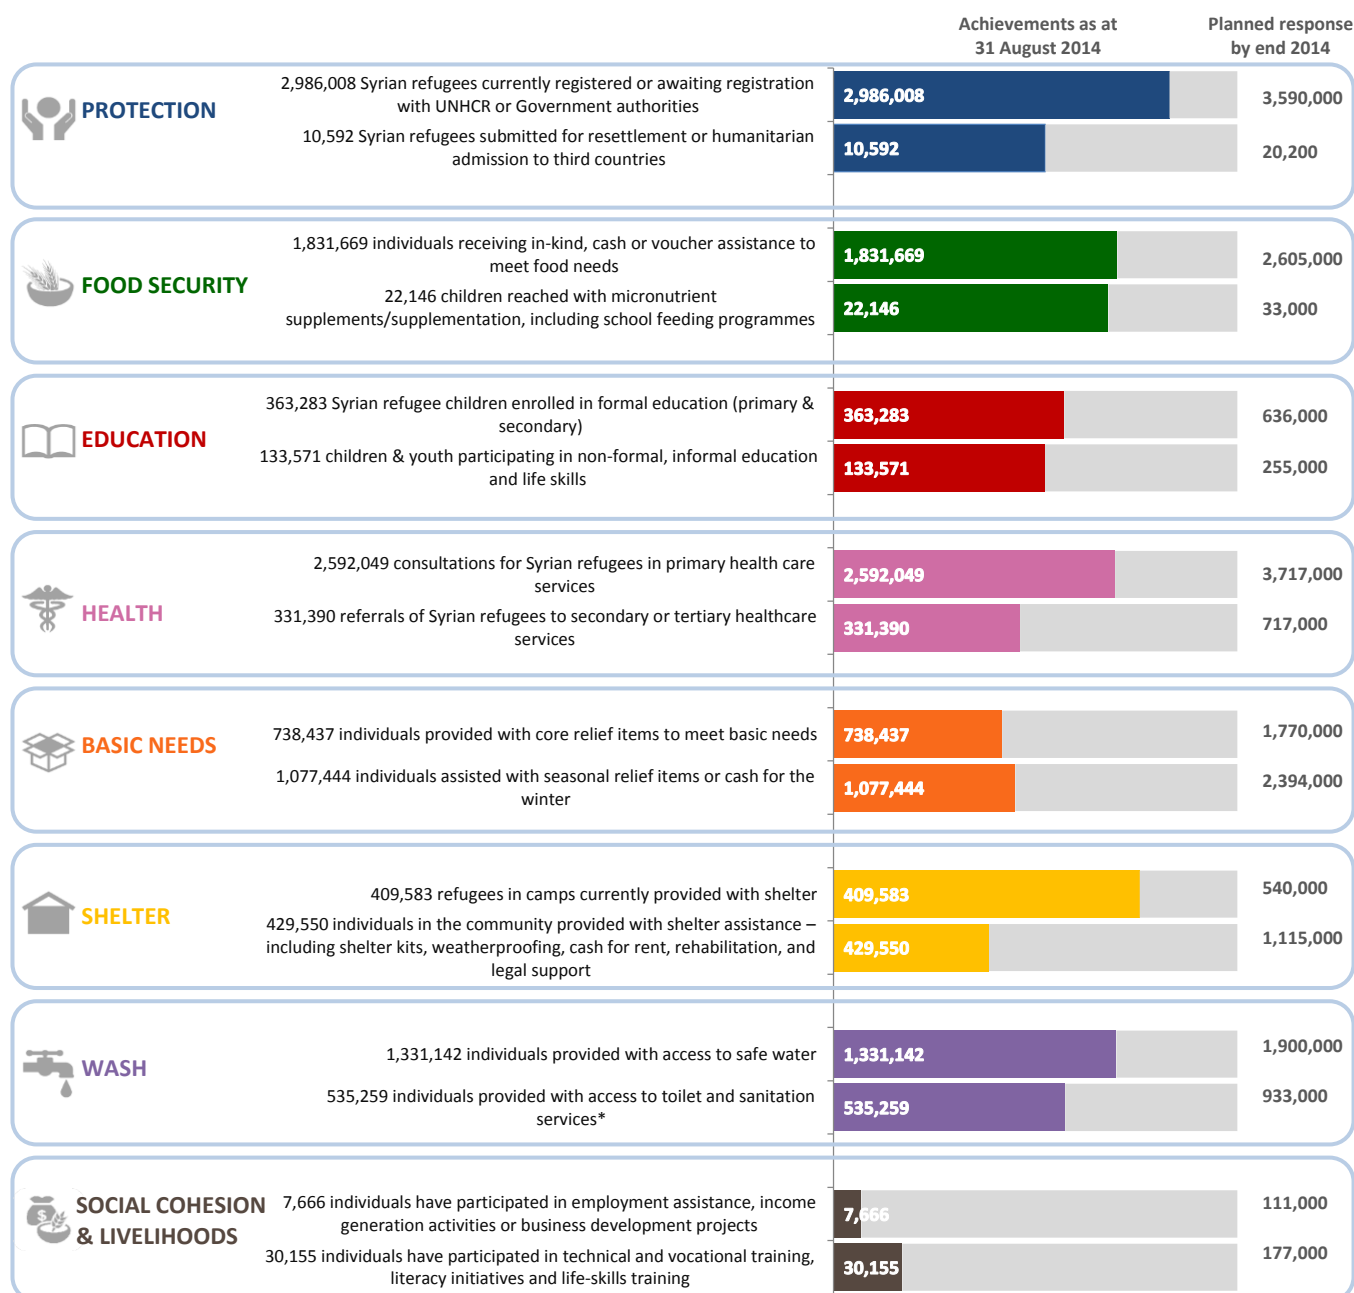

# SYRIA REGIONAL RESPONSE

## RRP6 ACHIEVEMENTS - AUGUST 2014

Planned response based on full funding of RRP6 for an expected population of 3.59 million Syrian refugees in the region by end-2014. As at end-August 2014, there were 2.98 million refugees in the region and the overall RRP6 appeal was 44% funded.

0% 20% 40% 60% 80% 100%