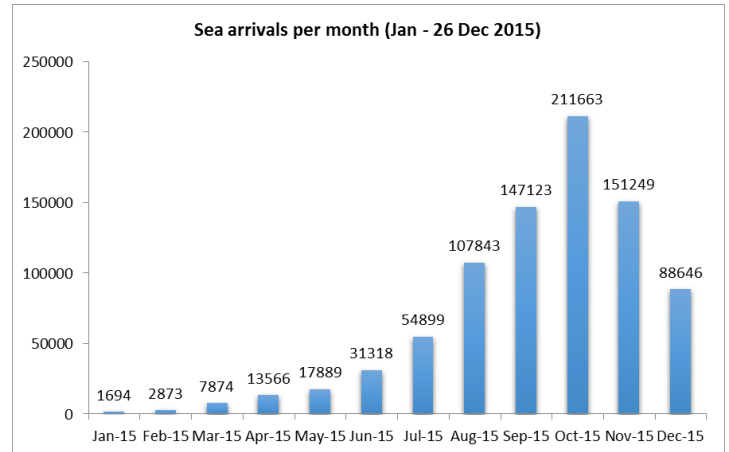

Daily arrivals are estimates based on the most reliable information available provided by the authorities. Daily estimates cannot be considered final and might change based on consolidated figures provided by authorities on a regular basis. Men – Women – Children breakdown is based on partial data available on daily basis as communicated by authorities.