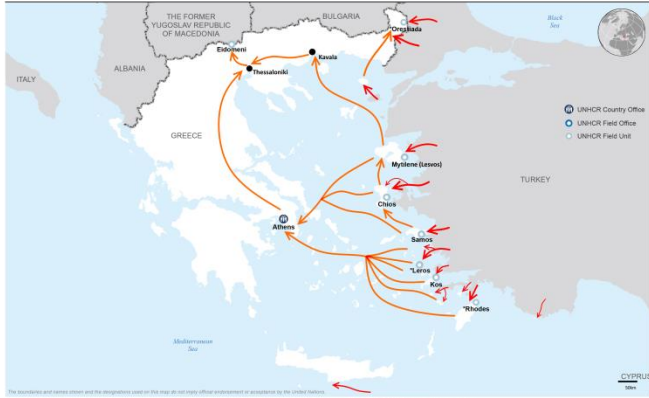

Greece data snapshot (26 Dec.) - data.unhcr.org/mediterranean

Greece
UNHCR Presence
as of 18 Oct 2015

Total arrivals (Jan – 24 Dec 2015): **836,627**

Total arrivals during December: approx. **88,646**

Average daily arrivals during December: approx. **3,400** per day

Average daily arrivals during November: approx. **5,040** per day

Top nationalities of arrivals during December: Syria: **36%**,
Afghanistan: **23%**, Iraq: **26%**, Iran: **4%**, Morocco: **4%**

Top nationalities of arrivals during November: Syria: **43%**,
Afghanistan: **29%**, Iraq: **12%**, Iran: **5%**, Morocco: **3%**