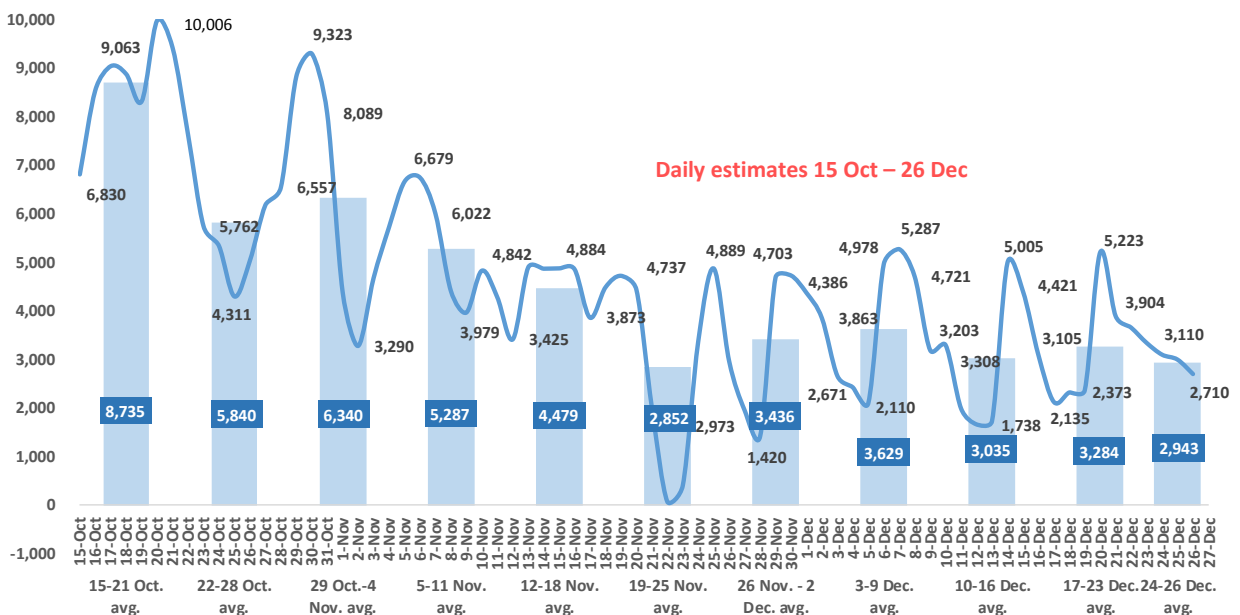

Daily arrivals are estimates based on the most reliable information available provided by the authorities. Daily estimates cannot be considered final and might change based on consolidated figures provided by authorities on a regular basis. Men – Women – Children breakdown is based on partial data available on daily basis as communicated by authorities.