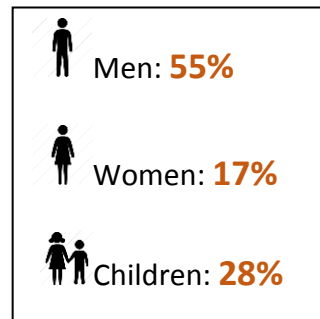

Daily arrivals are estimates based on the most reliable information available provided by the authorities. Daily estimates cannot be considered final and might change based on consolidated figures provided by authorities on a regular basis. Men – Women – Children breakdown is based on partial data available on daily basis as communicated by authorities.