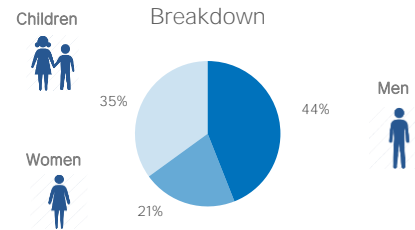

Top nationalities of arrivals in Lesvos