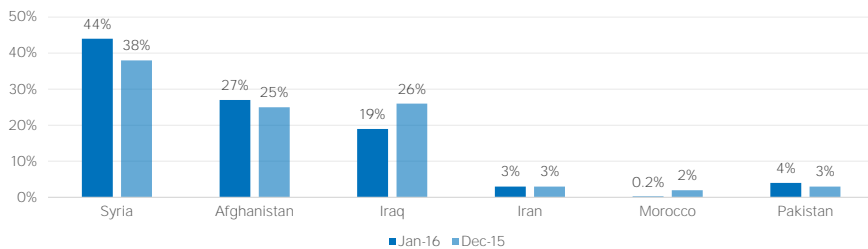

Top nationalities of arrivals in Lesvos