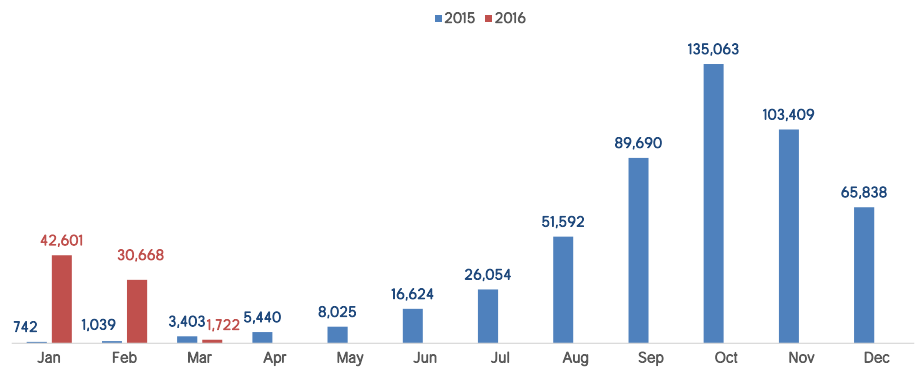

Estimated # of arrivals during the last seven days

(Based on registration figures as provided by authorities, arrows indicating higher or lower number based on the day before)

25/02/2016	▼	1,273
26/02/2016	▲	1,513
27/02/2016	▼	890
28/02/2016	▲	1,494
29/02/2016	▼	1,424
01/03/2016	▼	484
02/03/2016	▲	1,238

Lesvos arrivals per month