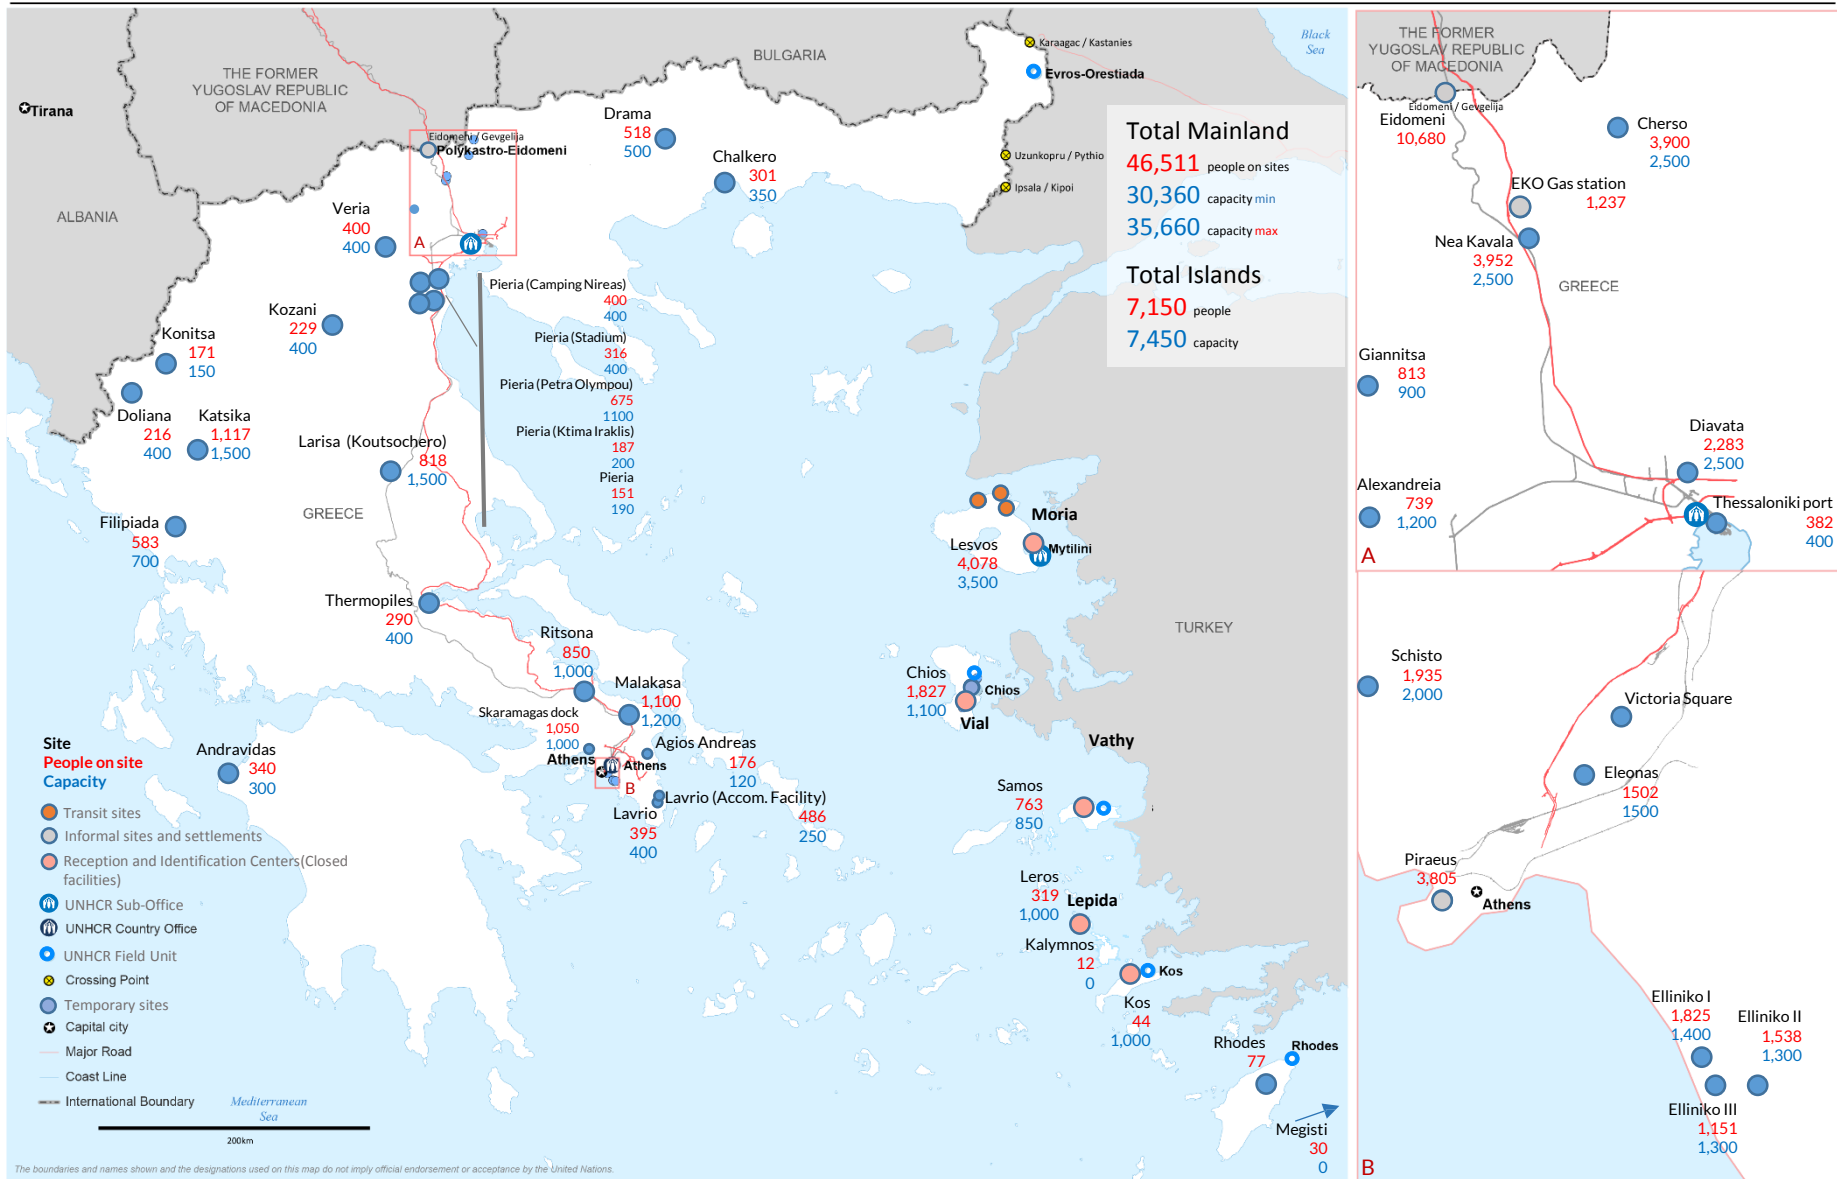

Europe Refugee Emergency

Site locations in Greece

As of 13 April 2016 08:00 a.m. EET

Presence and capacity are based on Governmental figures from the Coordination Centre for the Management of the Refugee Crisis, as of 13/04/2016 08:00 a.m. Eastern European Time.
 Online map with additional information: <http://www.unhcr.gr/sites>