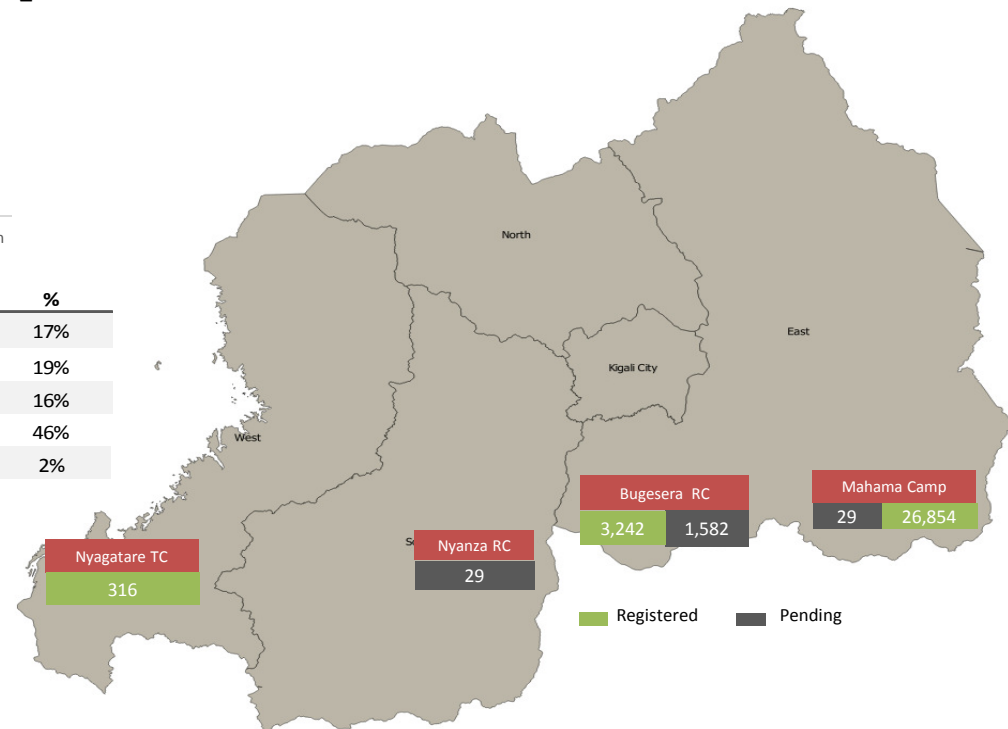

Daily Statistics

Registered on 12 June 2015

Mahama	308
Bugesera	473
Nyagatare	5
Total	786

Camp / Reception Centre Population

Bugesera*	4,824	1,664
Nyanza*	29	13
Nyagatare**	316	129
Mahama**	26,883	10,514
Total	32,052	12,320

	32,059	Total
	30,412	Registered
	1,647	Pending

Nyanza Arrivals : 10 Rusizi Arrivals: 5
 7 Individuals pending transportation from districts to the reception centers.

Area of Origin

Bubanza	91
Bujumbura	2971
Mwaro	330
Cibitoke	218
Karuzi	582
Kayanza	331
Kirundo	20,316
Muyinga	2,340
Ngozi	1107
Others	2,126
Total	30,412

Age Cohort

Age Cohort	Female	Male	Total	%
0 - 4 years	2,593	2,724	5,317	17%
5 - 11 years	2,884	2,928	5,812	19%
12 - 17 years	2,269	2,470	4,739	16%
18 - 59 years	7,073	6,909	13,982	46%
60 + years	376	186	562	2%
Total	15,195	15,217	30,412	

*Source: MIDIMAR Camp Manager
 ** Figures represent where individuals were registered but not necessarily their current physical location.
 Statistics can be downloaded daily from <http://data.unhcr.org/drc/country.php?id=182>