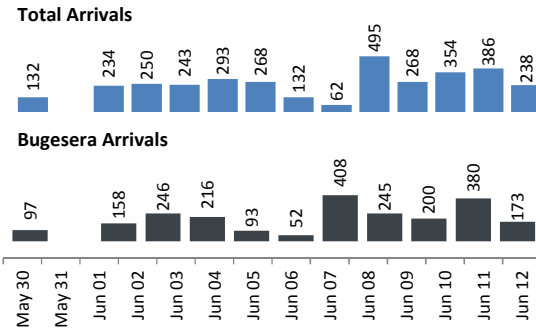

Daily Statistics

Registered on 12 June 2015

Mahama	308
Bugesera	473
Nyagatare	5
Total	786

Camp / Reception Centre Population

Bugesera*	4,824	1,664
Nyanza*	29	13
Nyagatare**	316	129
Mahama**	26,883	10,514
Total	32,052	12,320

	32,059	Total
	30,412	Registered
	1,647	Pending

Nyanza Arrivals : 10 Rusizi Arrivals: 5
 7 Individuals pending transportation from districts to the reception centers.

Area of Origin

Bubanza	91
Bujumbura	2971
Mwaro	330
Cibitoke	218
Karuzi	582
Kayanza	331
Kirundo	20,316
Muyinga	2,340
Ngozi	1107
Others	2,126
Total	30,412

Age Cohort

Age Cohort	Female	Male	Total	%
0 - 4 years	2,593	2,724	5,317	17%
5 - 11 years	2,884	2,928	5,812	19%
12 - 17 years	2,269	2,470	4,739	16%
18 - 59 years	7,073	6,909	13,982	46%
60 + years	376	186	562	2%
Total	15,195	15,217	30,412	