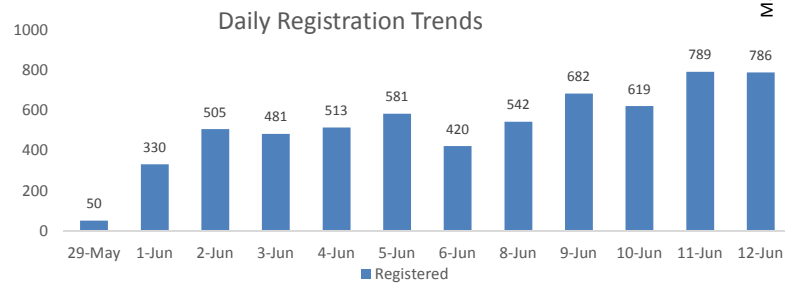

Daily Statistics

Registered on 12 June 2015

Mahama	308
Bugesera	473
Nyagatare	5
Total	786

Camp / Reception Centre Population

Bugesera*	4,824	1,664
Nyanza*	29	13
Nyagatare**	316	129
Mahama**	26,883	10,514
Total	32,052	12,320

	32,059	Total
	30,412	Registered
	1,647	Pending

Nyanza Arrivals : 10 Rusizi Arrivals: 5
 7 Individuals pending transportation from districts to the reception centers.

Area of Origin

Bubanza	91
Bujumbura	2971
Mwaro	330
Cibitoke	218
Karuzi	582
Kayanza	331
Kirundo	20,316
Muyinga	2,340
Ngozi	1107
Others	2,126
Total	30,412

Age Cohort

Age Cohort	Female	Male	Total	%
0 - 4 years	2,593	2,724	5,317	17%
5 - 11 years	2,884	2,928	5,812	19%
12 - 17 years	2,269	2,470	4,739	16%
18 - 59 years	7,073	6,909	13,982	46%
60 + years	376	186	562	2%
Total	15,195	15,217	30,412	