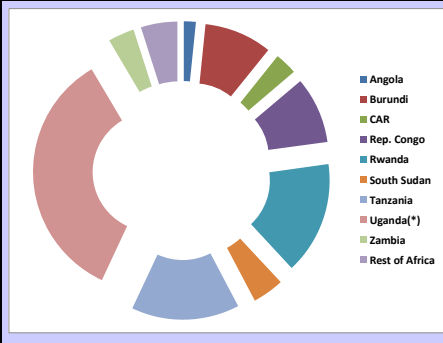

## 434,306

DRC refugees in Africa	
Angola	7,092
Burundi	39,713
CAR	13,053
Rep. Congo	39,121
Rwanda	66,354
South Sudan	18,437
Tanzania	63,615
Uganda(*)	150,000
Zambia	15,466
Rest of Africa	21,455
<b>Total</b>	<b>434,306</b>

(\*) Contingency Planning figure for the Congolese refugee influx in Uganda