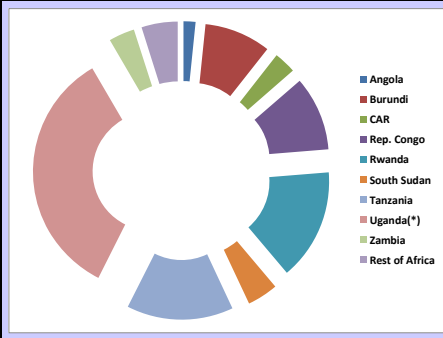

439,512

DRC refugees in Africa	
Angola	7,092
Burundi	39,713
CAR	13,053
Rep. Congo	44,327
Rwanda	66,354
South Sudan	18,437
Tanzania	63,615
Uganda(*)	150,000
Zambia	15,466
Rest of Africa	21,455
Total	439,512

(*) Contingency Planning figure for the Congolese refugee influx in Uganda

Repatriation of Congolese nationals to DRC - by country of asylum

From	2004	2005	2006	2007	2008	2009	2010	2011	2012	2013 (31/07/2013)	Total
Burundi	-	1,428	1,092	357	-	-	1,095	464	260	283	4,979
CAR	1,941	-	627	1,337	-	-	-	11,641	794	-	16,340
Mozambique	-	-	-	312	515	-	1	-	-	-	828
Rep. Congo	5	7,286	9,966	18,691	13,300	-	2	763	46,324	45,836	142,173
Rwanda	-	2,539	-	1,933	-	-	-	-	-	-	4,472
Sudan	-	-	827	-	-	-	1	-	2,436	-	3,264
Tanzania	-	19,156	23,730	28,324	15,189	1,416	-	102	66	-	87,983
Zambia	-	15,000	4,742	7,826	10,110	16,971	9,248	13	1	-	63,911
Uganda	-	-	-	-	-	-	6,177	7,985	21,912	-	36,074
Other	213	203	213	454	429	216	76	65	50	-	1,919
Total	2,159	45,612	41,197	59,234	39,543	18,603	16,600	21,033	71,843	46,119	361,943