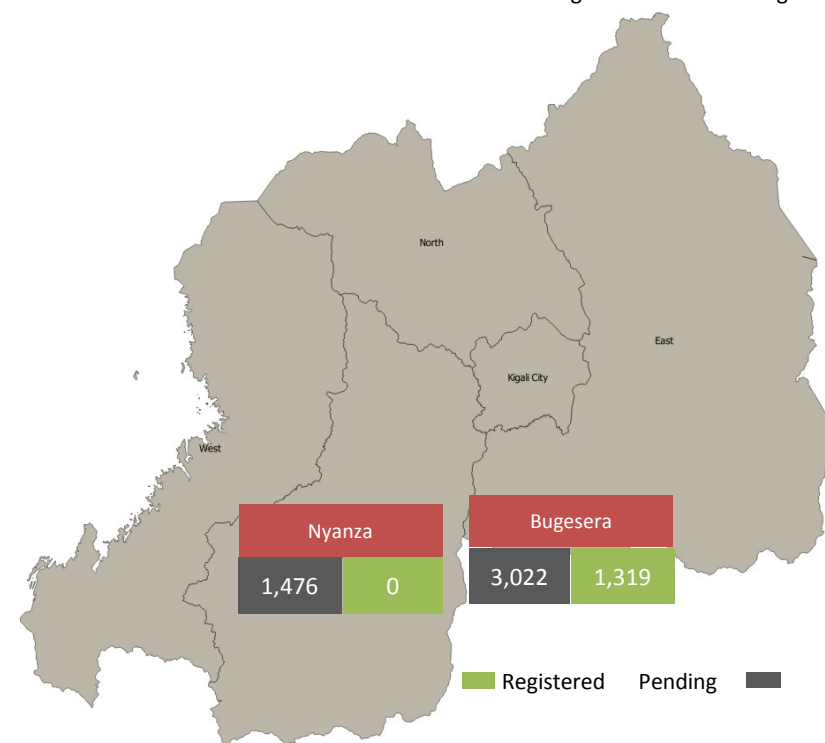

Daily Statistics

Registered on 14th April 2015	
Bugesera	303
Nyanza	-
Total	303

Transit Centre Population*	
Bugesera	4,341
Nyanza	1,476
Total	5,817

	5,817	Total
	1,319	Registered
	4,498	Pending

Area of Origin		Age Cohort	Female	Male	Total
Bubanza	2	0 - 4 years	129	142	271
Cankuzo	2	5 - 11 years	124	141	265
Cibitoke	1	12 - 17 years	123	114	237
Karuzi	2	18 - 59 years	287	231	518
Kirundo	1267	60+ years	19	9	28
Muyinga	25	Total	682	637	1,319
Ngozi	20				
Total	1,319				