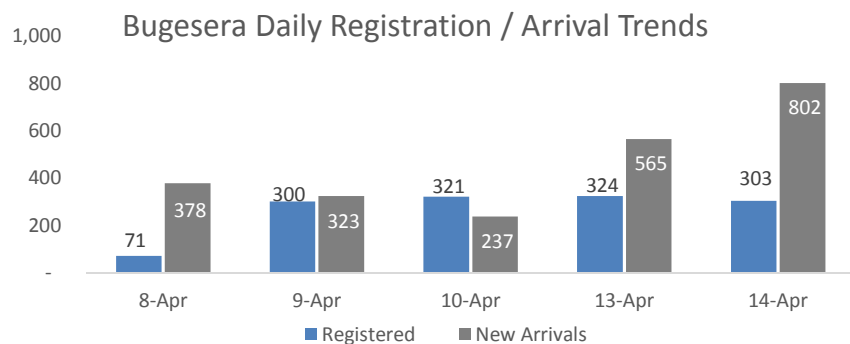

Daily Statistics

Registered on 14th April 2015	
Bugesera	303
Nyanza	-
Total	303

Transit Centre Population*	
Bugesera	4,341
Nyanza	1,476
Total	5,817

	5,817	Total
	1,319	Registered
	4,498	Pending

Area of Origin		Age Cohort	Female	Male	Total
Bubanza	2	0 - 4 years	129	142	271
Cankuzo	2	5 - 11 years	124	141	265
Cibitoke	1	12 - 17 years	123	114	237
Karuzi	2	18 - 59 years	287	231	518
Kirundo	1267	60+ years	19	9	28
Muyinga	25	Total	682	637	1,319
Ngozi	20				
Total	1,319				