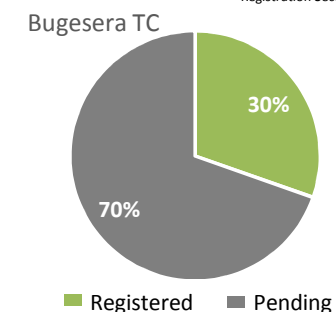

Daily Statistics

Registered on 14th April 2015	
Bugesera	303
Nyanza	-
Total	303

Transit Centre Population*	
Bugesera	4,341
Nyanza	1,476
Total	5,817

	5,817	Total
	1,319	Registered
	4,498	Pending

Area of Origin		Age Cohort	Female	Male	Total
Bubanza	2	0 - 4 years	129	142	271
Cankuzo	2	5 - 11 years	124	141	265
Cibitoke	1	12 - 17 years	123	114	237
Karuzi	2	18 - 59 years	287	231	518
Kirundo	1267	60+ years	19	9	28
Muyinga	25	Total	682	637	1,319
Ngozi	20				
Total	1,319				