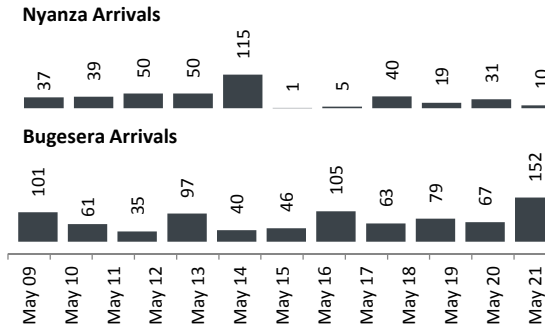

Daily Statistics

Registered on 21 May 2015 

Mahama	844
Nyagatare	18
Total	862

Camp / Reception Centre Population 

Bugesera*	3,265	1,698
Nyanza*	414	105
Nyagatare	140	39
Mahama**	23,486	8,802
Total	27,305	10,644

27,326	Total
23,119	Registered
4,207	Pending

Total arrivals : **298**

21 Individuals pending transportation from districts to the reception centers.

Area of Origin 

Bubanza	79
Bujumbura	895
Mwaro	464
Cibitoke	161
Karuzi	475
Kayanza	277
Kirundo	15,889
Muyinga	1,739
Ngozi	717
Others	2,423
Total	23,119

Age Cohort

Age Cohort	Female	Male	Total	%
0 - 4 years	2,014	2,133	4,147	18%
5 - 11 years	2,249	2,277	4,526	20%
12 - 17 years	1,797	2,001	3,798	16%
18 - 59 years	5,264	4,962	10,226	44%
60+ years	273	149	422	2%
Total	11,597	11,522	23,119	