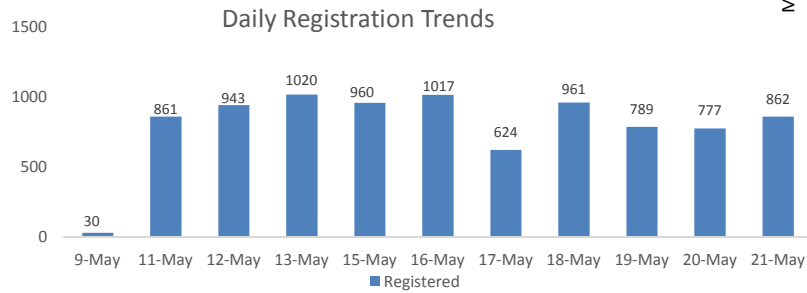

Daily Statistics

Registered on 21 May 2015 

Mahama	844
Nyagatare	18
Total	862

Camp / Reception Centre Population 

Bugesera*	3,265	1,698
Nyanza*	414	105
Nyagatare	140	39
Mahama**	23,486	8,802
Total	27,305	10,644

27,326	Total
23,119	Registered
4,207	Pending

Total arrivals : **298**

21 Individuals pending transportation from districts to the reception centers.

Area of Origin 

Bubanza	79
Bujumbura	895
Mwaro	464
Cibitoke	161
Karuzi	475
Kayanza	277
Kirundo	15,889
Muyinga	1,739
Ngozi	717
Others	2,423
Total	23,119

Age Cohort

Age Cohort	Female	Male	Total	%
0 - 4 years	2,014	2,133	4,147	18%
5 - 11 years	2,249	2,277	4,526	20%
12 - 17 years	1,797	2,001	3,798	16%
18 - 59 years	5,264	4,962	10,226	44%
60+ years	273	149	422	2%
Total	11,597	11,522	23,119	