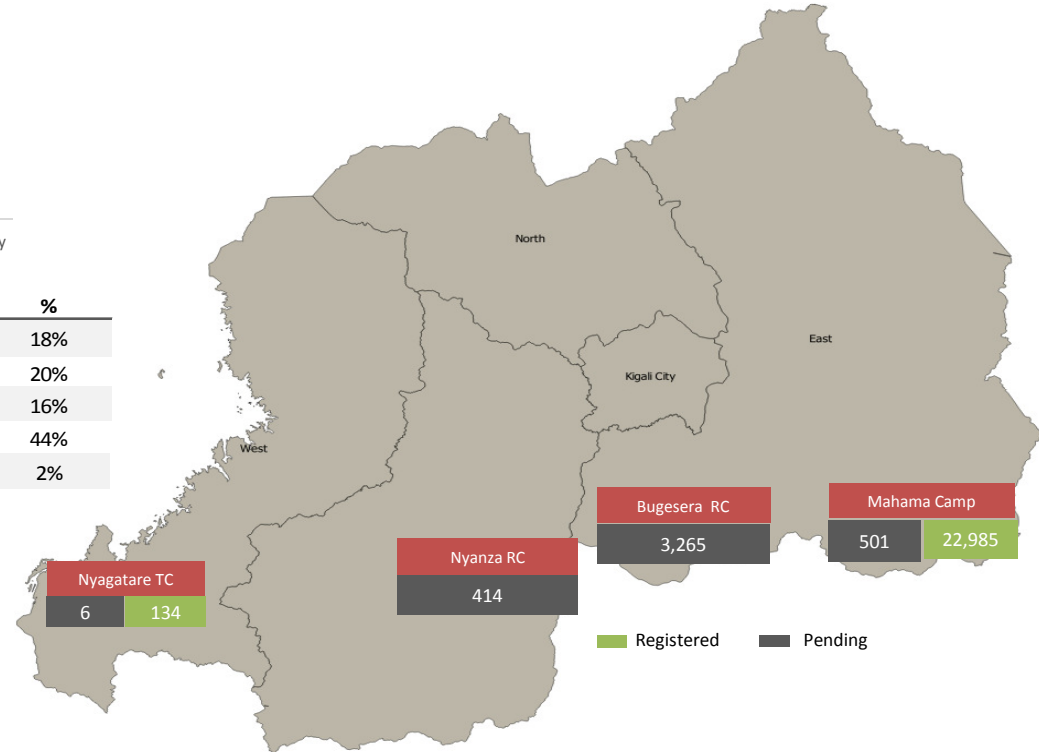

Daily Statistics

Registered on 21 May 2015 

Mahama	844
Nyagatare	18
Total	862

Camp / Reception Centre Population 

Bugesera*	3,265	1,698
Nyanza*	414	105
Nyagatare	140	39
Mahama**	23,486	8,802
Total	27,305	10,644

27,326	Total
23,119	Registered
4,207	Pending

Total arrivals : **298**

21 Individuals pending transportation from districts to the reception centers.

Area of Origin 

Bubanza	79
Bujumbura	895
Mwaro	464
Cibitoke	161
Karuzi	475
Kayanza	277
Kirundo	15,889
Muyinga	1,739
Ngozi	717
Others	2,423
Total	23,119

Age Cohort

Age Cohort	Female	Male	Total	%
0 - 4 years	2,014	2,133	4,147	18%
5 - 11 years	2,249	2,277	4,526	20%
12 - 17 years	1,797	2,001	3,798	16%
18 - 59 years	5,264	4,962	10,226	44%
60+ years	273	149	422	2%
Total	11,597	11,522	23,119	