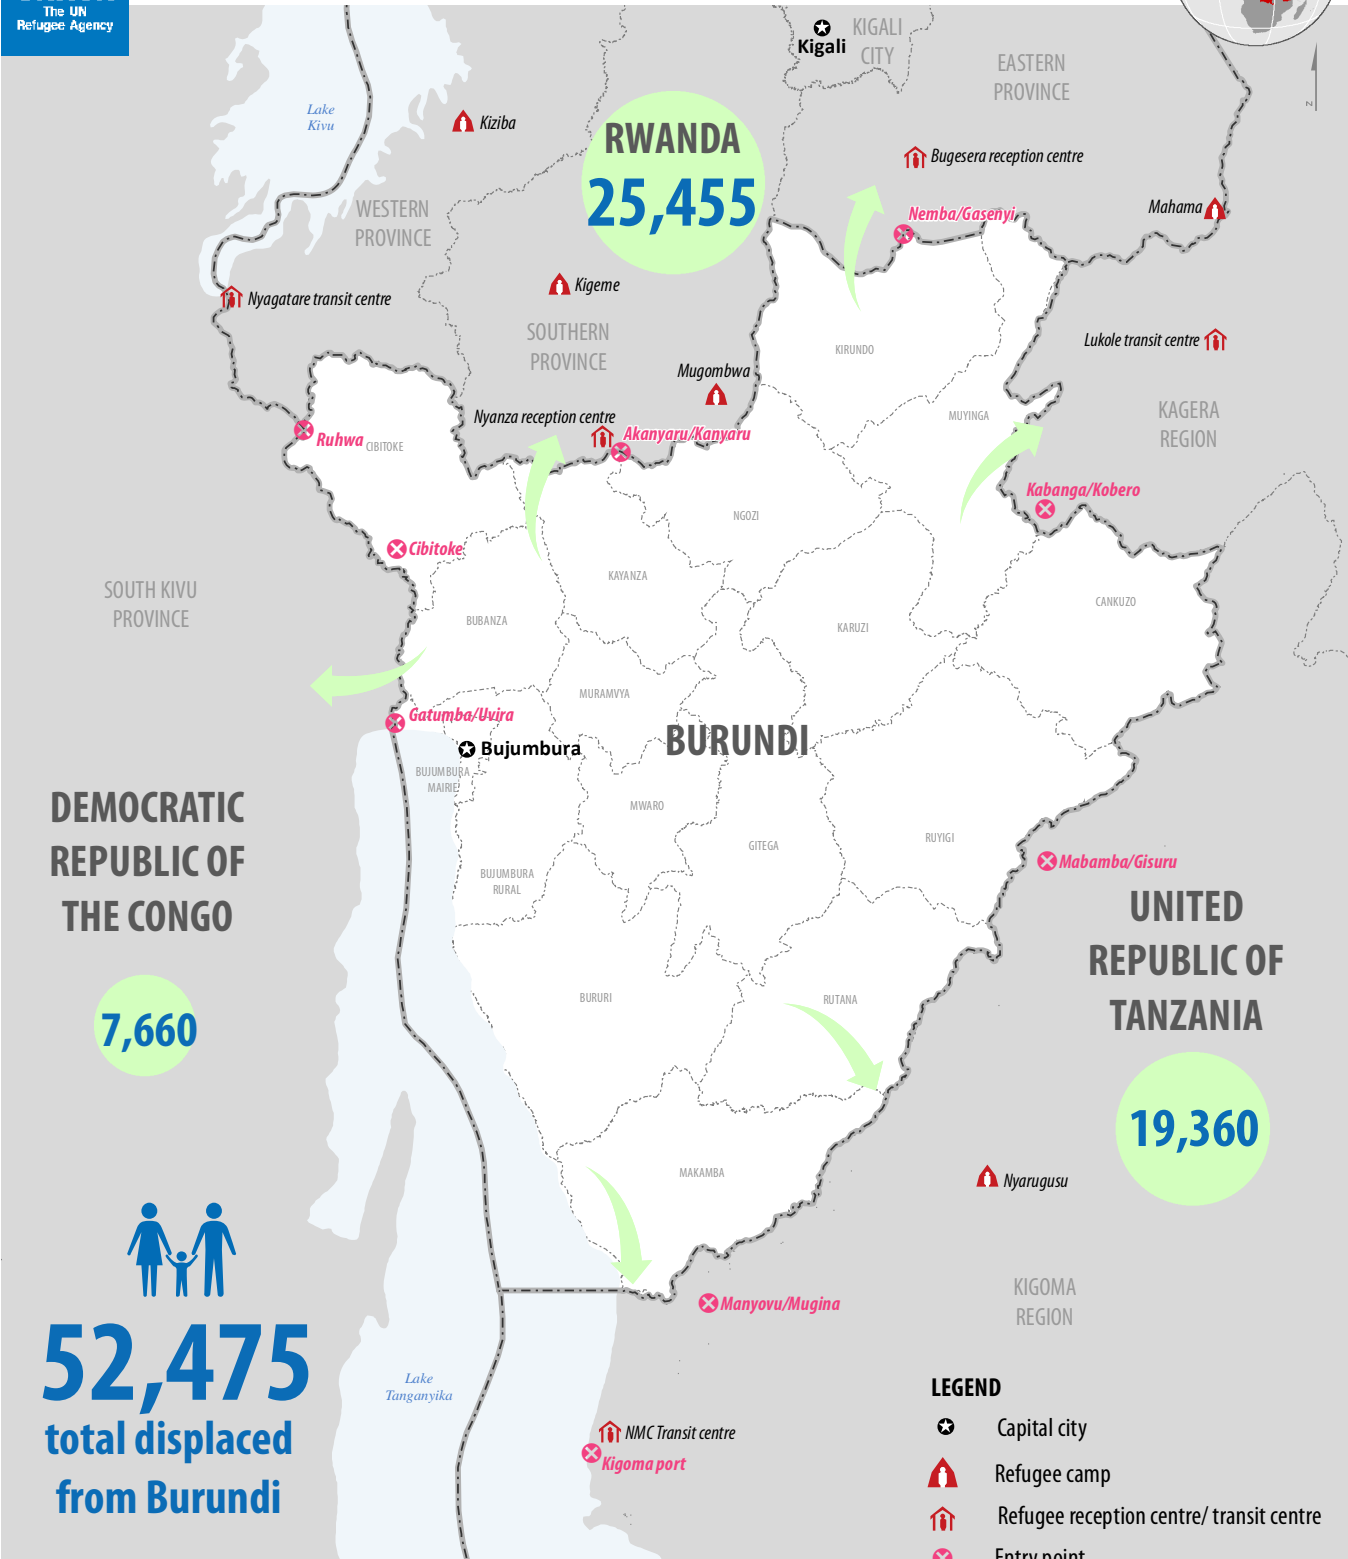

BURUNDI SITUATION: Displacement of Burundians into neighbouring countries | As of 11 May 2015

Host Country	New arrivals	Percentage
Rwanda	25,455	49%
United Republic of Tanzania	19,360	37%
Democratic Republic of Congo	7,660	15%
Total	52,475	

LEGEND

- Capital city
- Refugee camp
- Refugee reception centre/ transit centre
- Entry point
- New arrivals from Burundi
- International boundary
- Admin 1 boundary

The boundaries and names shown and the designations used on this map do not imply official endorsement or acceptance by the United Nations. Printing date: 08 May 2015 Sources: Boundary data: UNCS, IGBU, RGC, RNIS, TNBS Statistics: UNHCR/Feedback: UNHCR Regional Support Hub in Nairobi kensrgis@unhcr.org