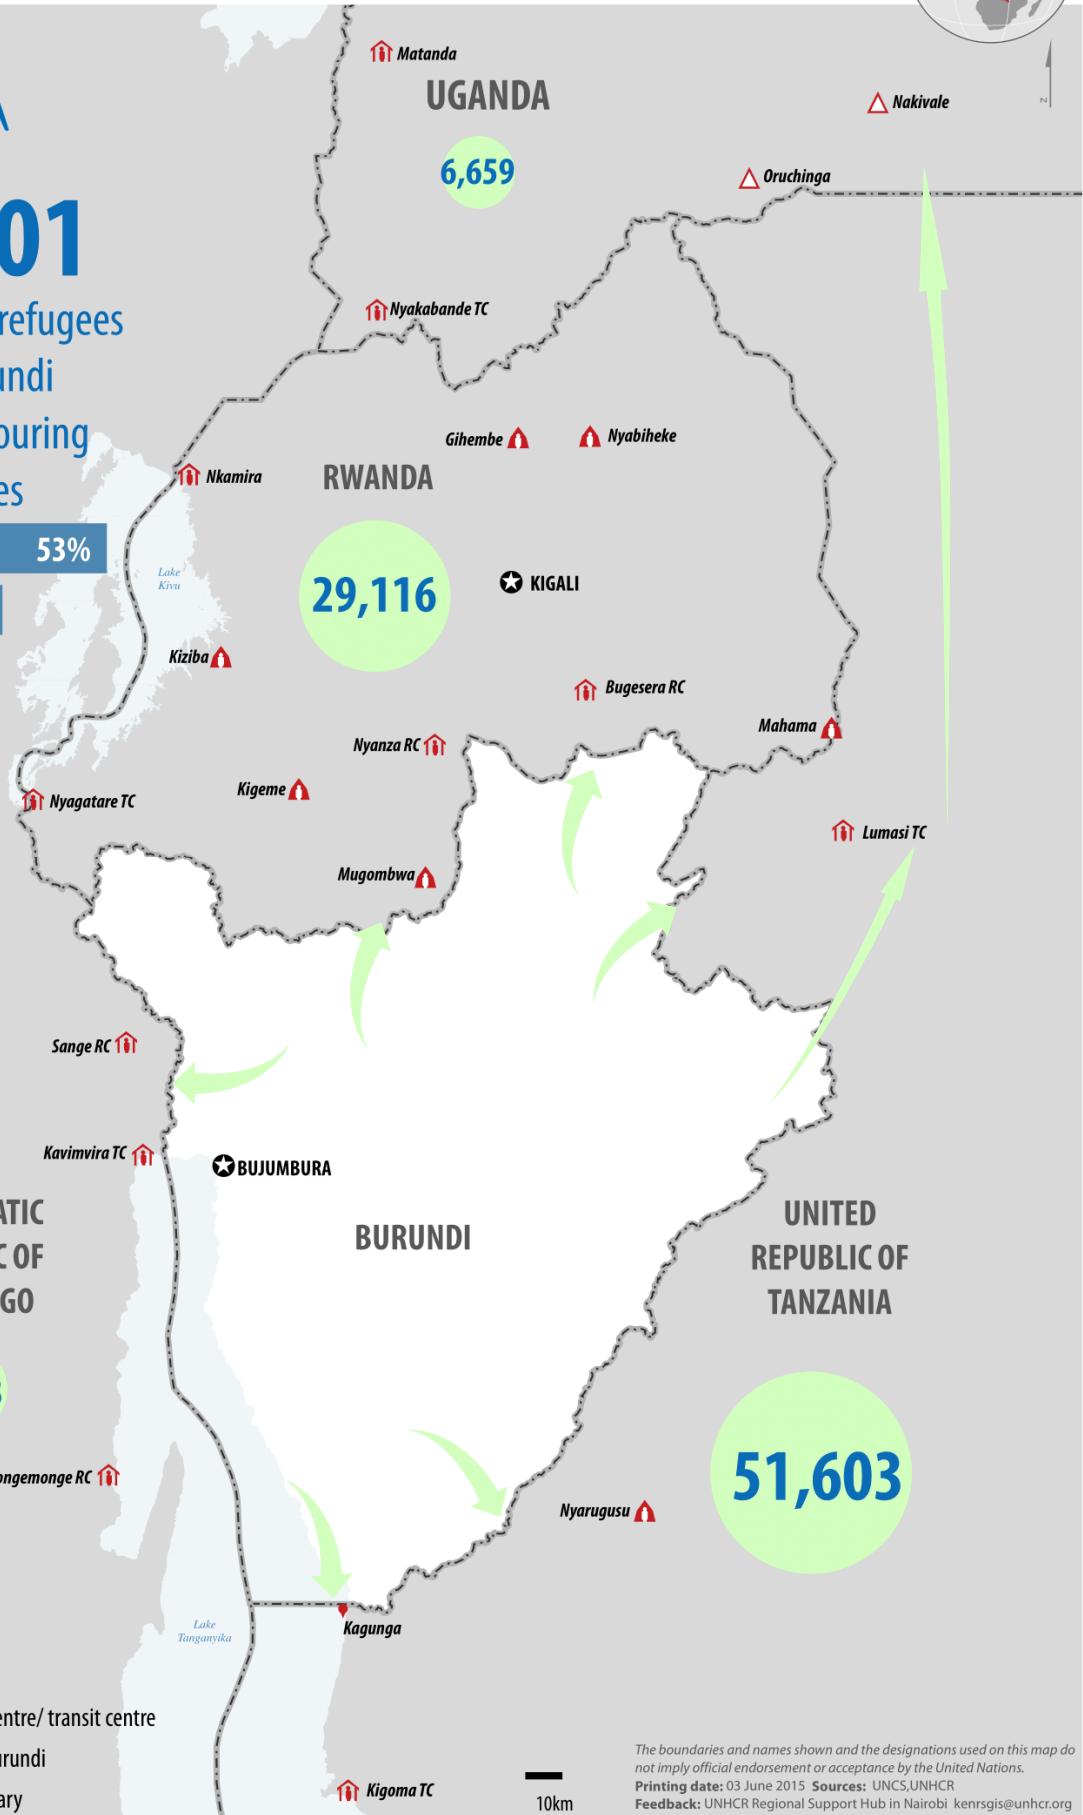

## 97,301

newly arrived refugees  
from Burundi  
into neighbouring  
countries

### LEGEND

-  Capital city
-  Refugee camp
-  Refugee settlement
-  Refugee reception centre/ transit centre
-  New arrivals from Burundi
-  International boundary