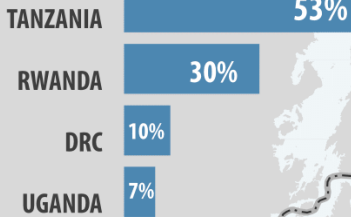

## 97,301

newly arrived refugees  
from Burundi  
into neighbouring  
countries

### LEGEND

-  Capital city
-  Refugee camp
-  Refugee settlement
-  Refugee reception centre/ transit centre
-  New arrivals from Burundi
-  International boundary