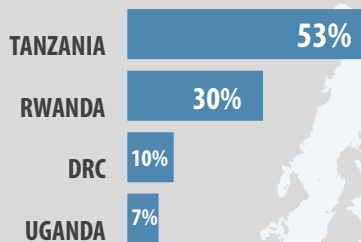

101,308

newly arrived refugees from Burundi
in neighbouring countries

LEGEND

- Capital city
- Refugee camp
- Refugee settlement
- Refugee reception centre/ transit centre
- New arrivals from Burundi
- International boundary