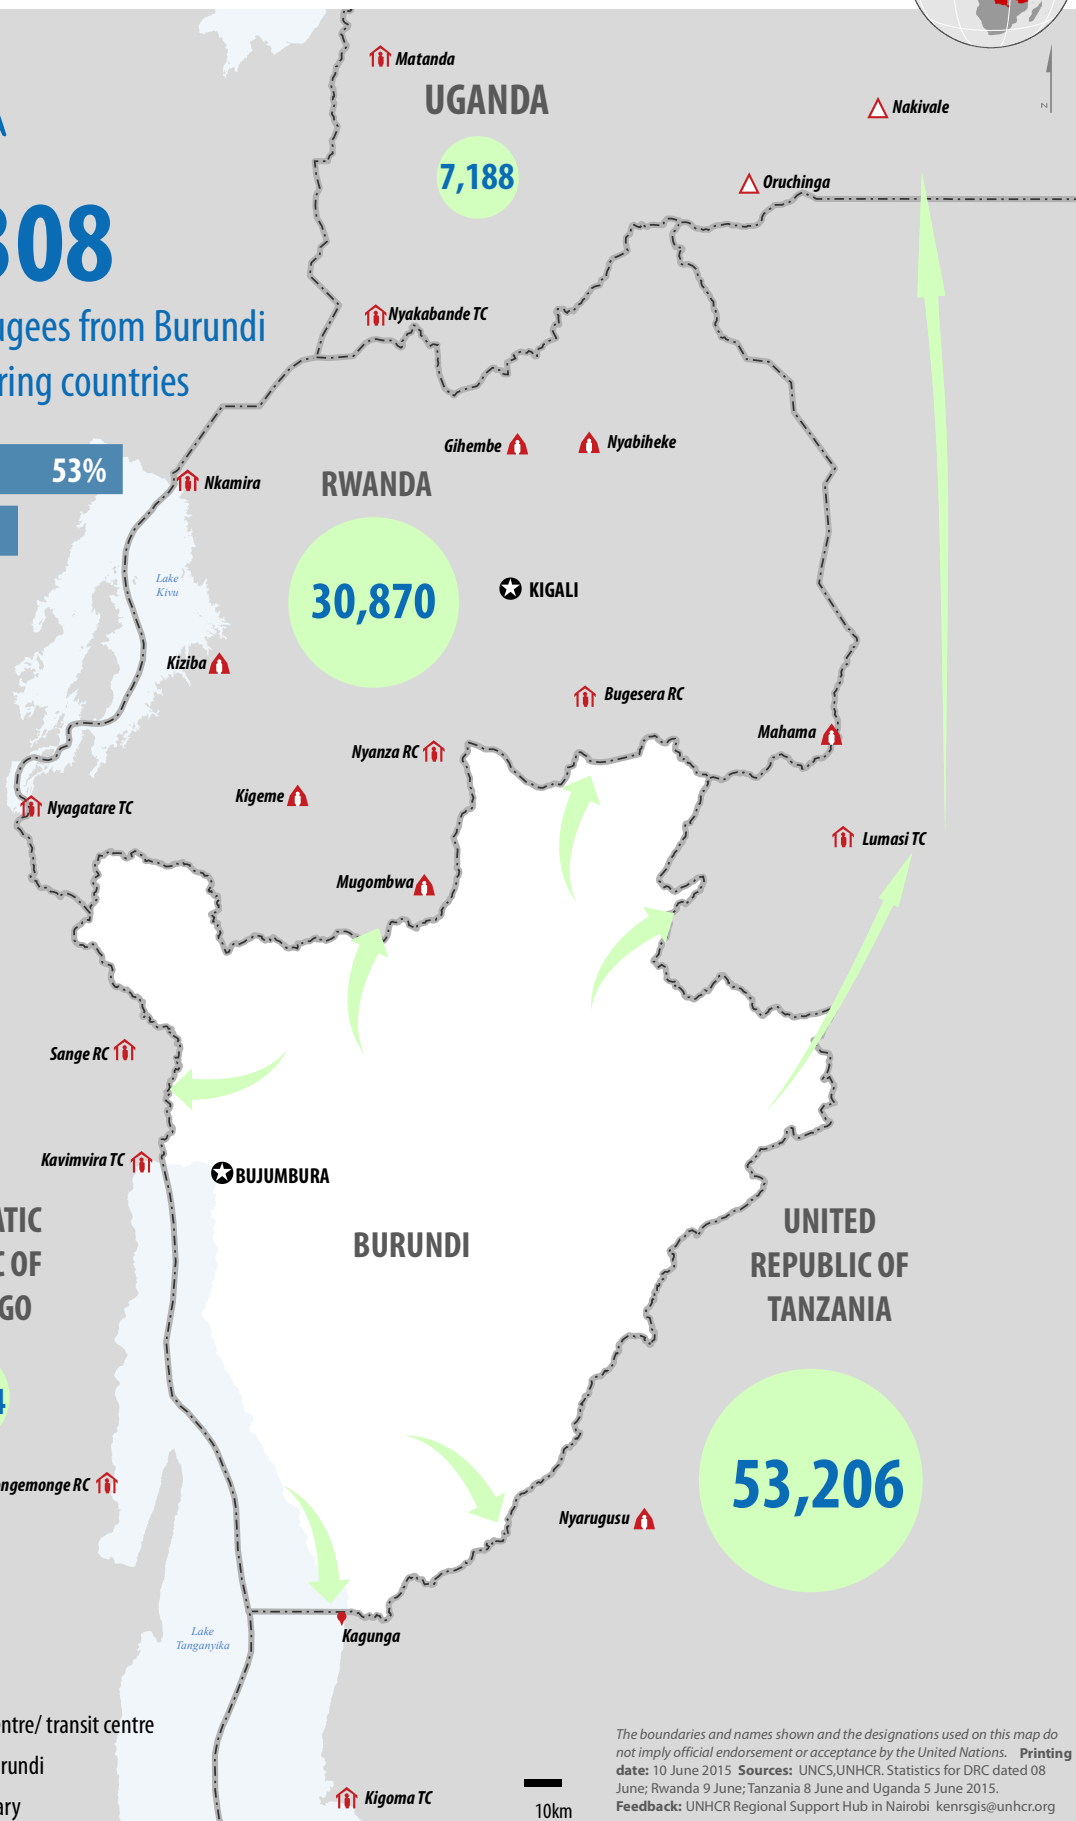

101,308

newly arrived refugees from Burundi
in neighbouring countries

LEGEND

- Capital city
- Refugee camp
- Refugee settlement
- Refugee reception centre/ transit centre
- New arrivals from Burundi
- International boundary

The boundaries and names shown and the designations used on this map do not imply official endorsement or acceptance by the United Nations. **Printing date:** 10 June 2015 **Sources:** UNCS, UNHCR. Statistics for DRC dated 08 June; Rwanda 9 June; Tanzania 8 June and Uganda 5 June 2015. **Feedback:** UNHCR Regional Support Hub in Nairobi kenrsgis@unhcr.org