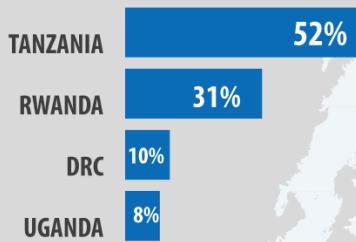

106,228

newly arrived refugees from Burundi
in neighbouring countries

LEGEND

- Capital city
- Refugee camp
- Refugee settlement
- Refugee reception centre/ transit centre
- New arrivals from Burundi
- International boundary