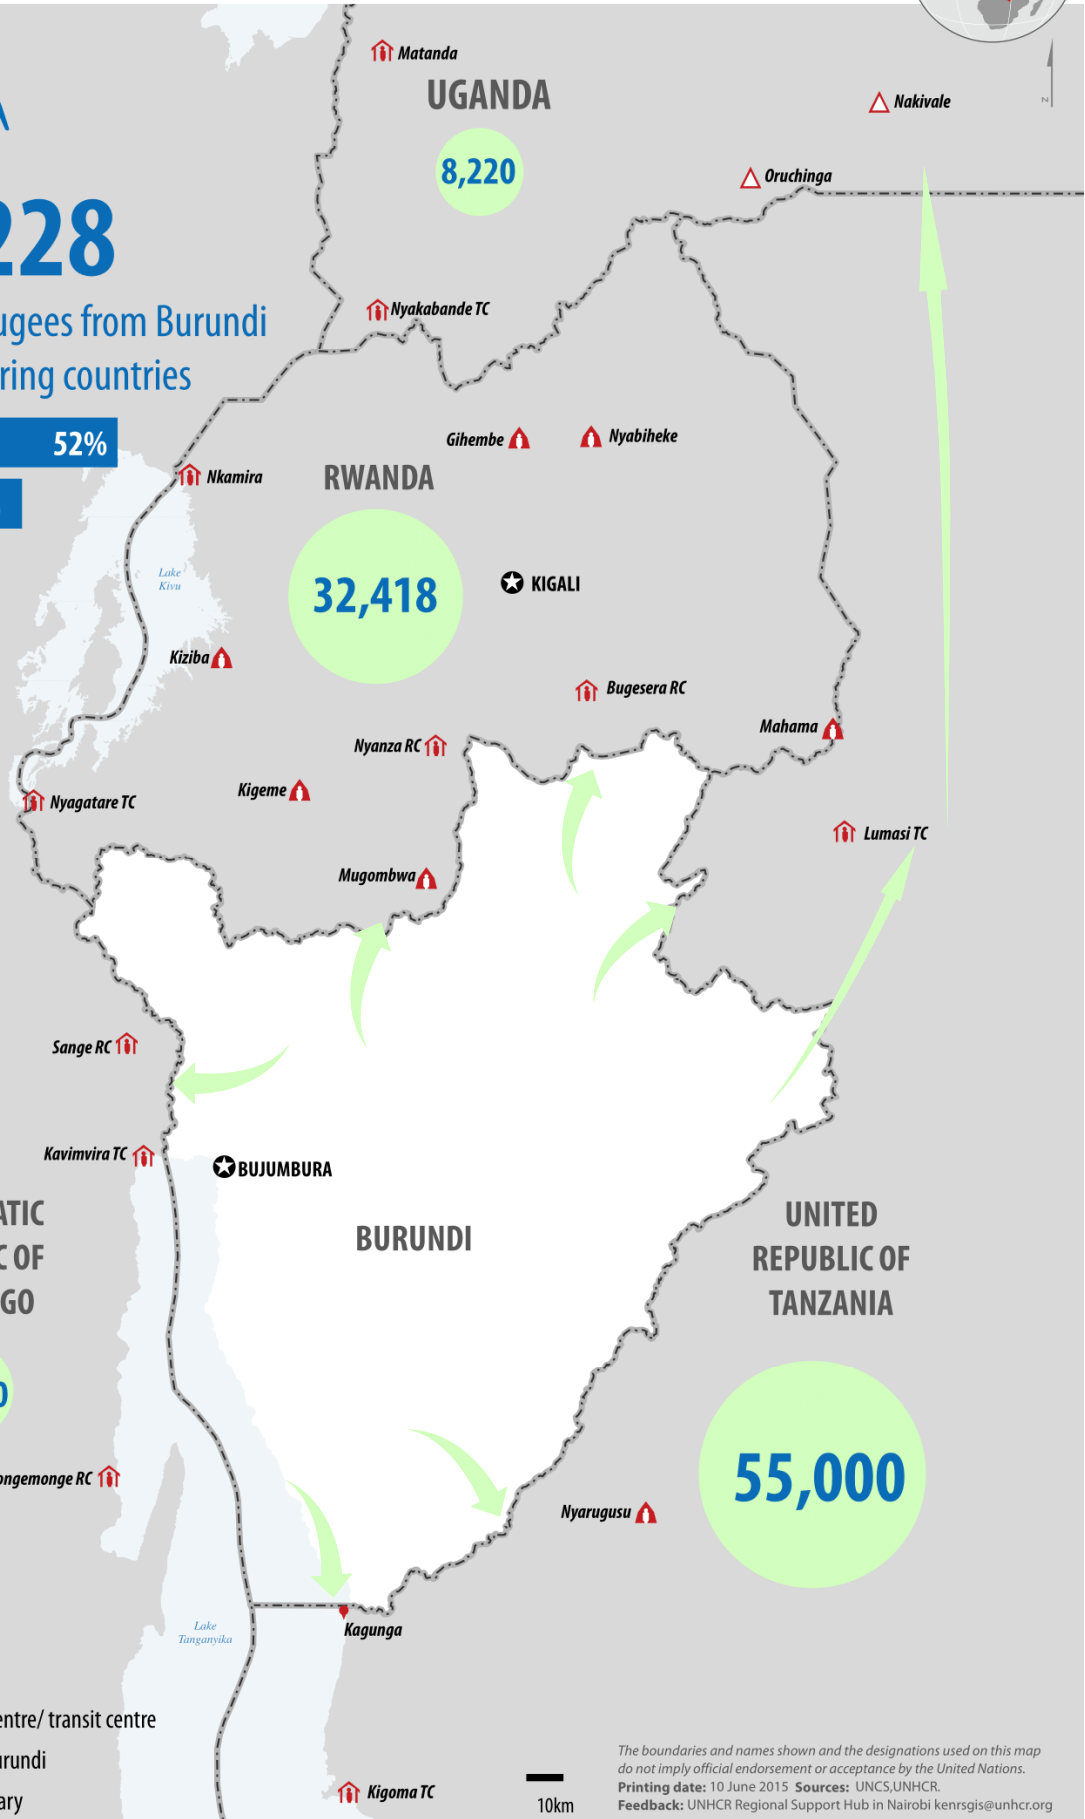

106,228

newly arrived refugees from Burundi
in neighbouring countries

LEGEND

- Capital city
- Refugee camp
- Refugee settlement
- Refugee reception centre/ transit centre
- New arrivals from Burundi
- International boundary